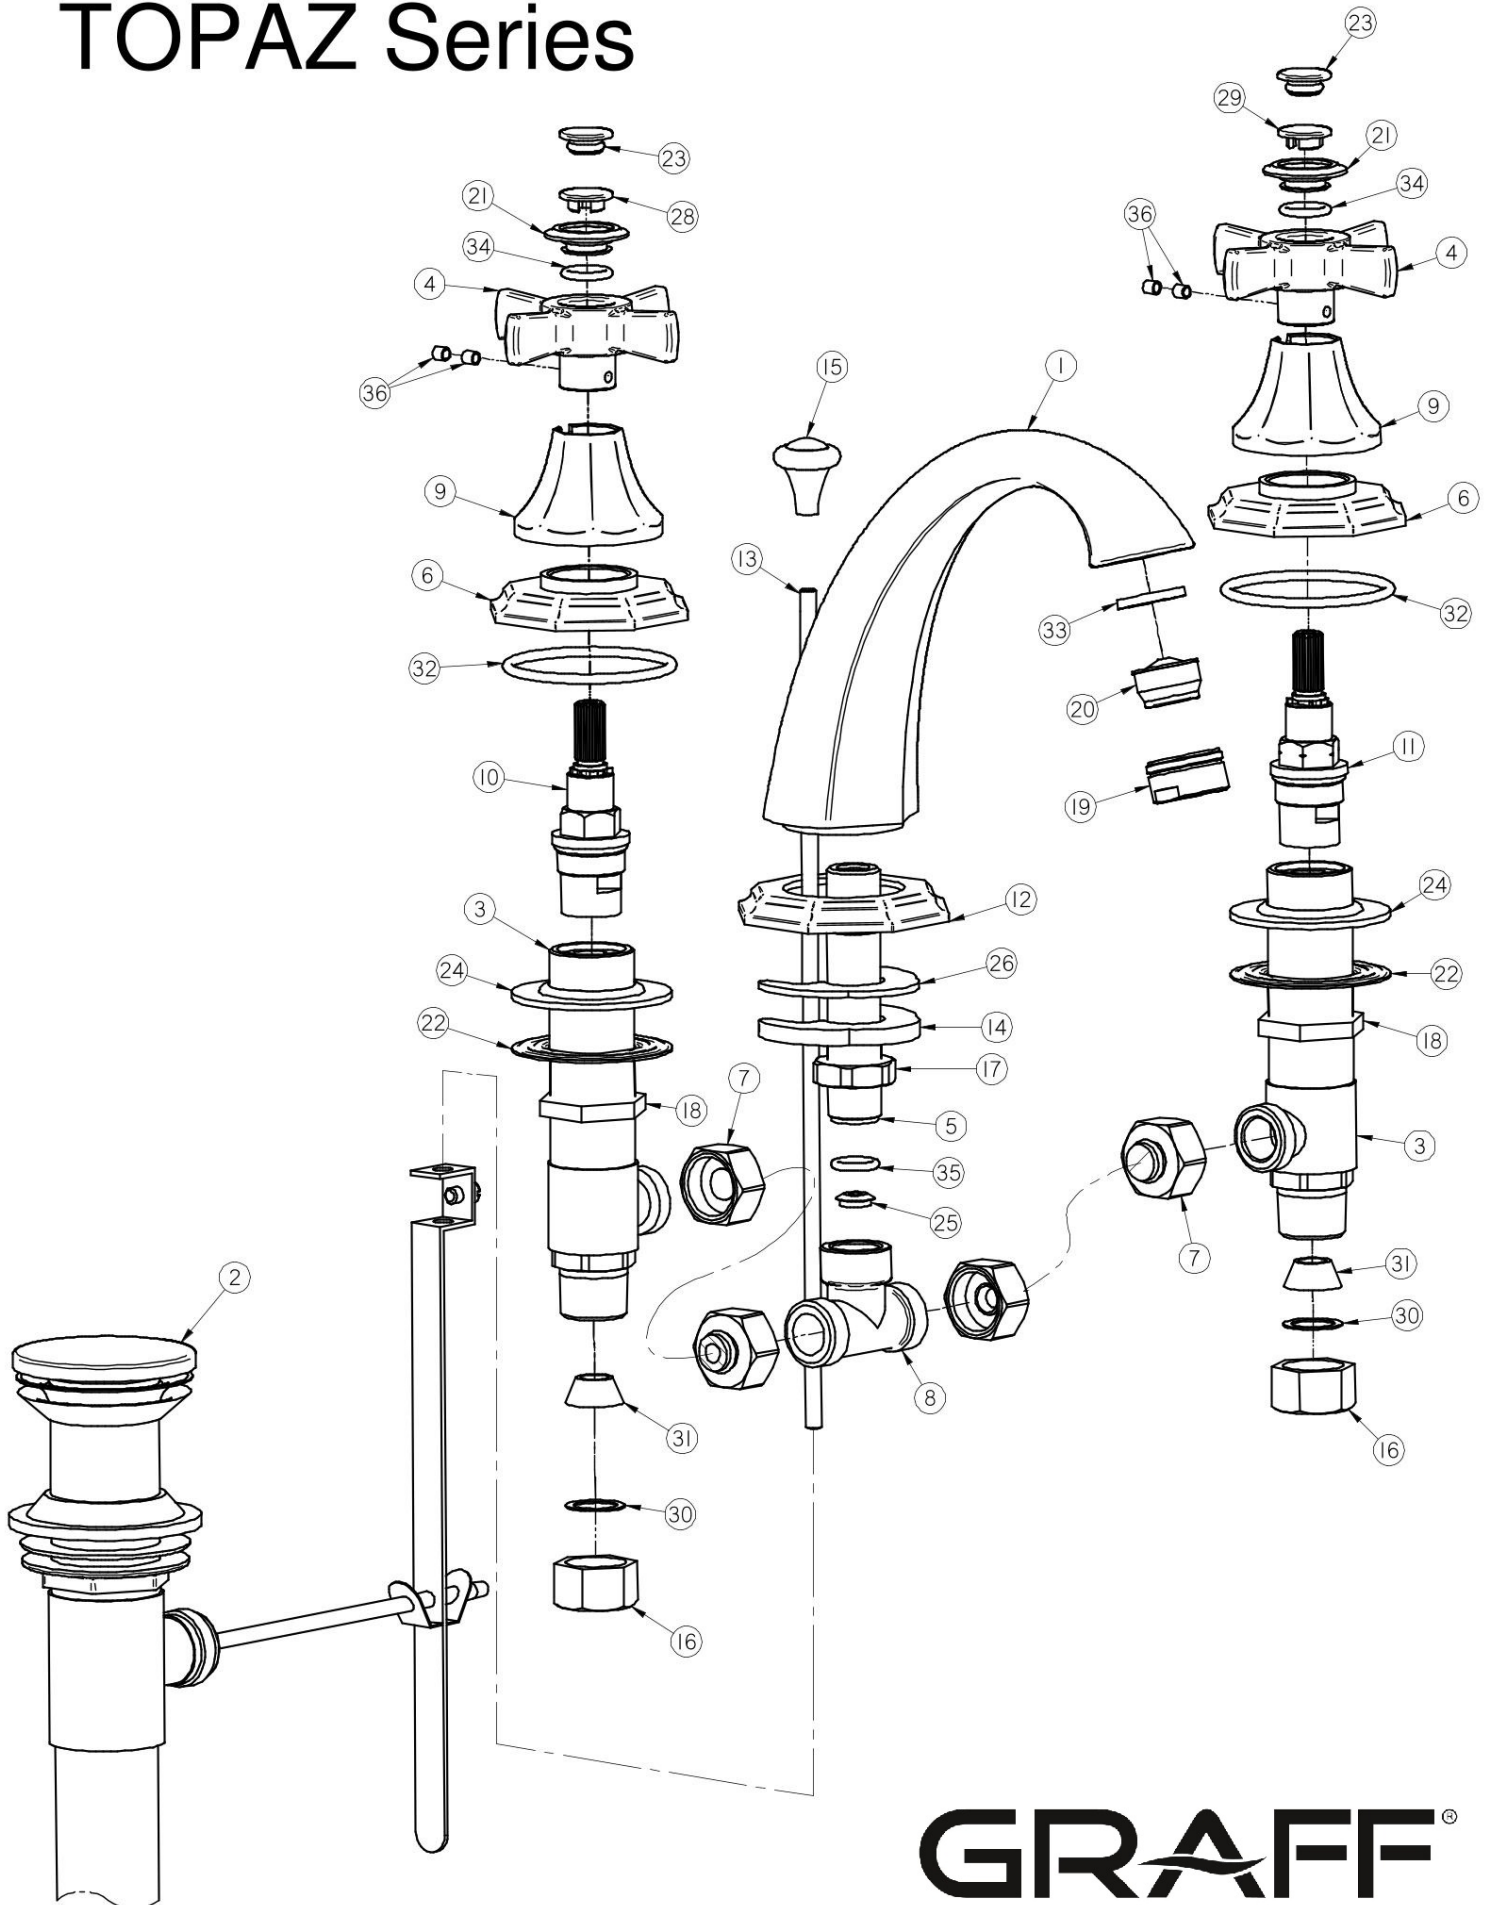

GN-1900-C16L

TOPAZ Series

GRAFF[®]
Art of Bath