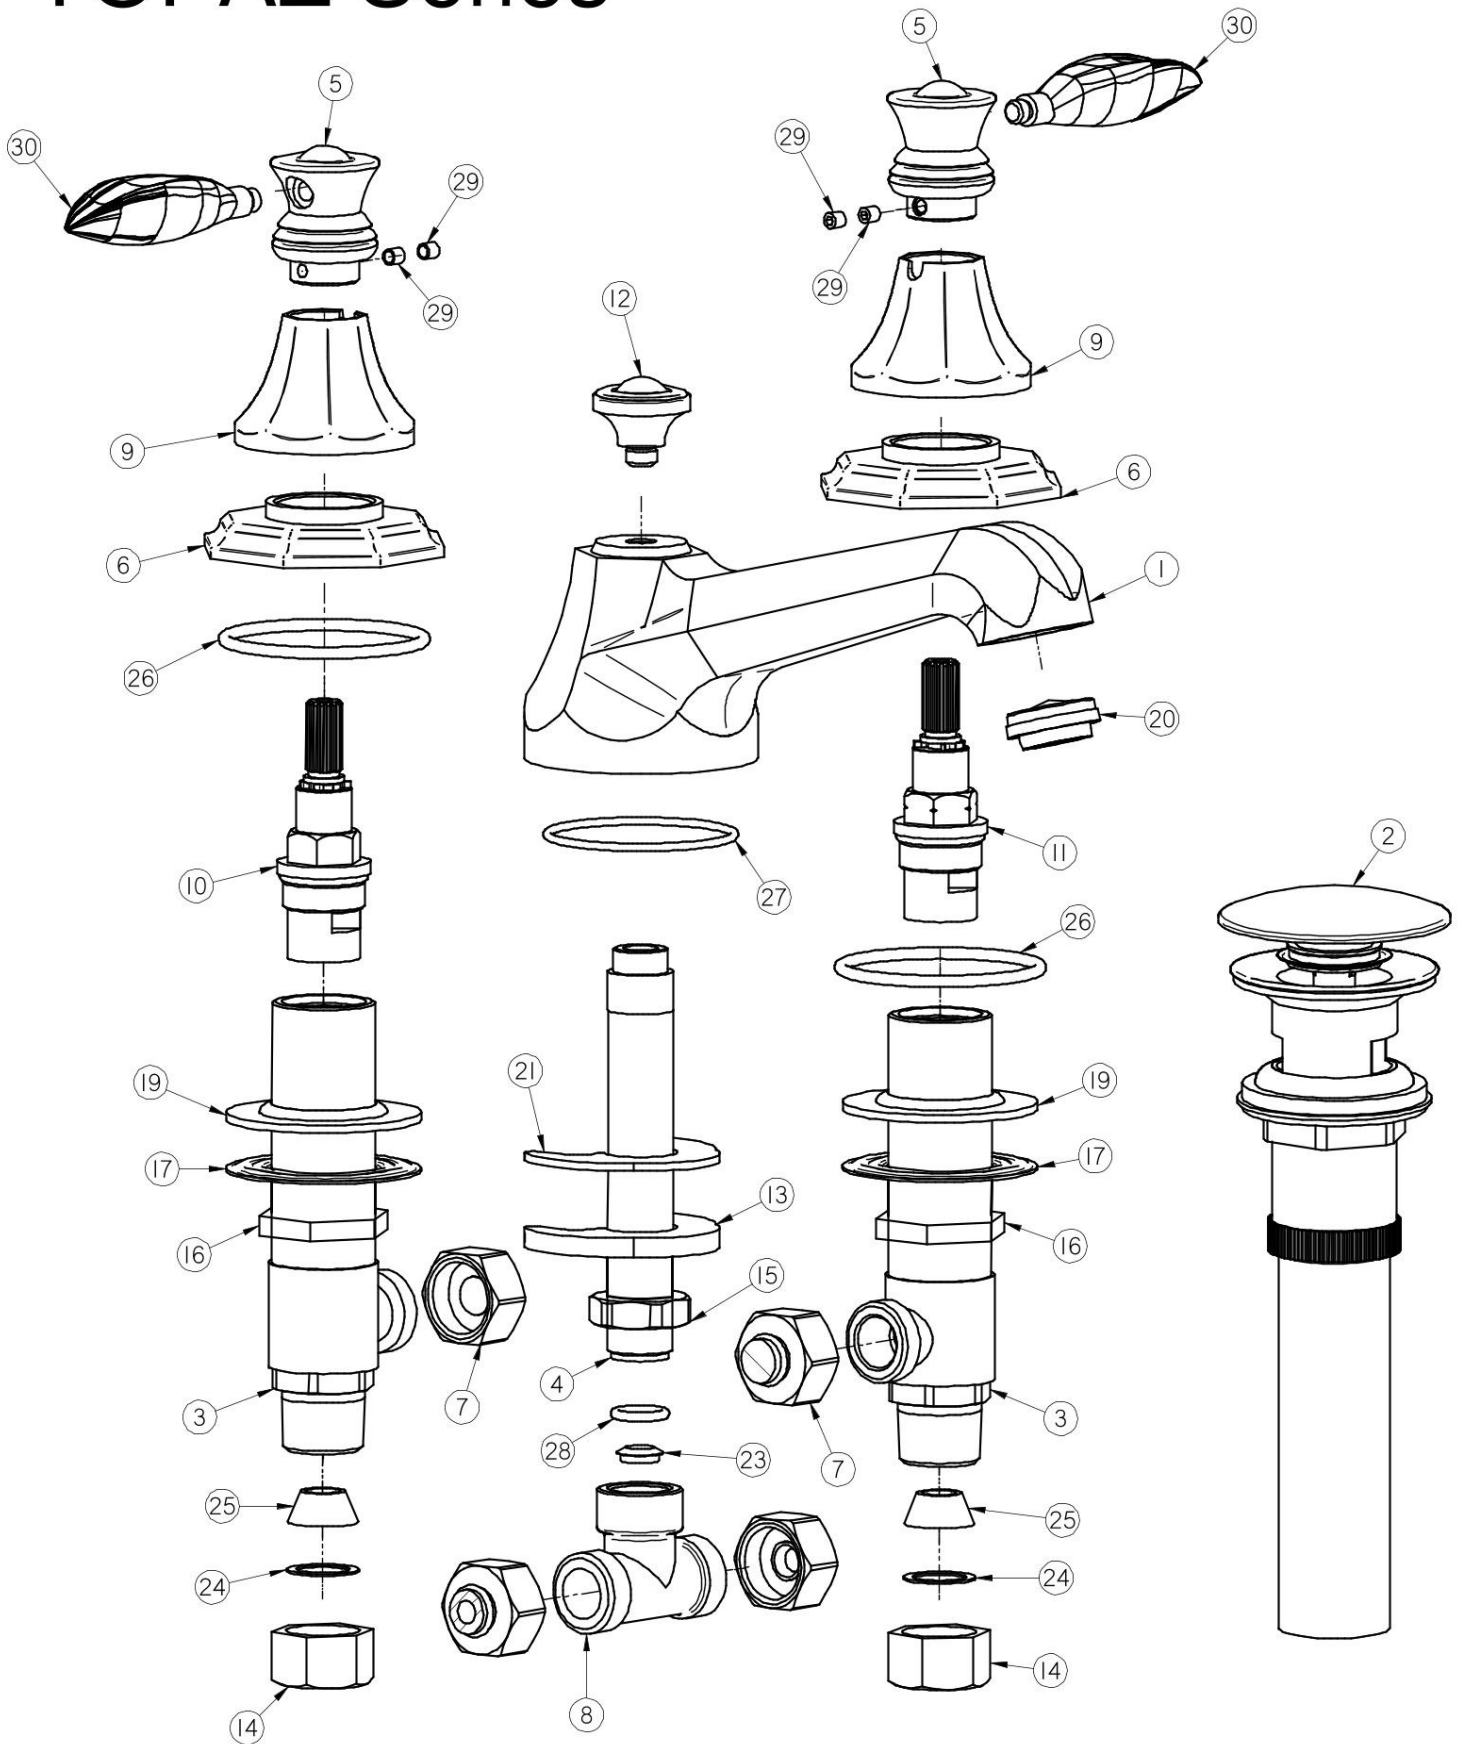

# GN-1910-LM14

## TOPAZ Series

**GRAFF**<sup>®</sup>  
Art of Bath