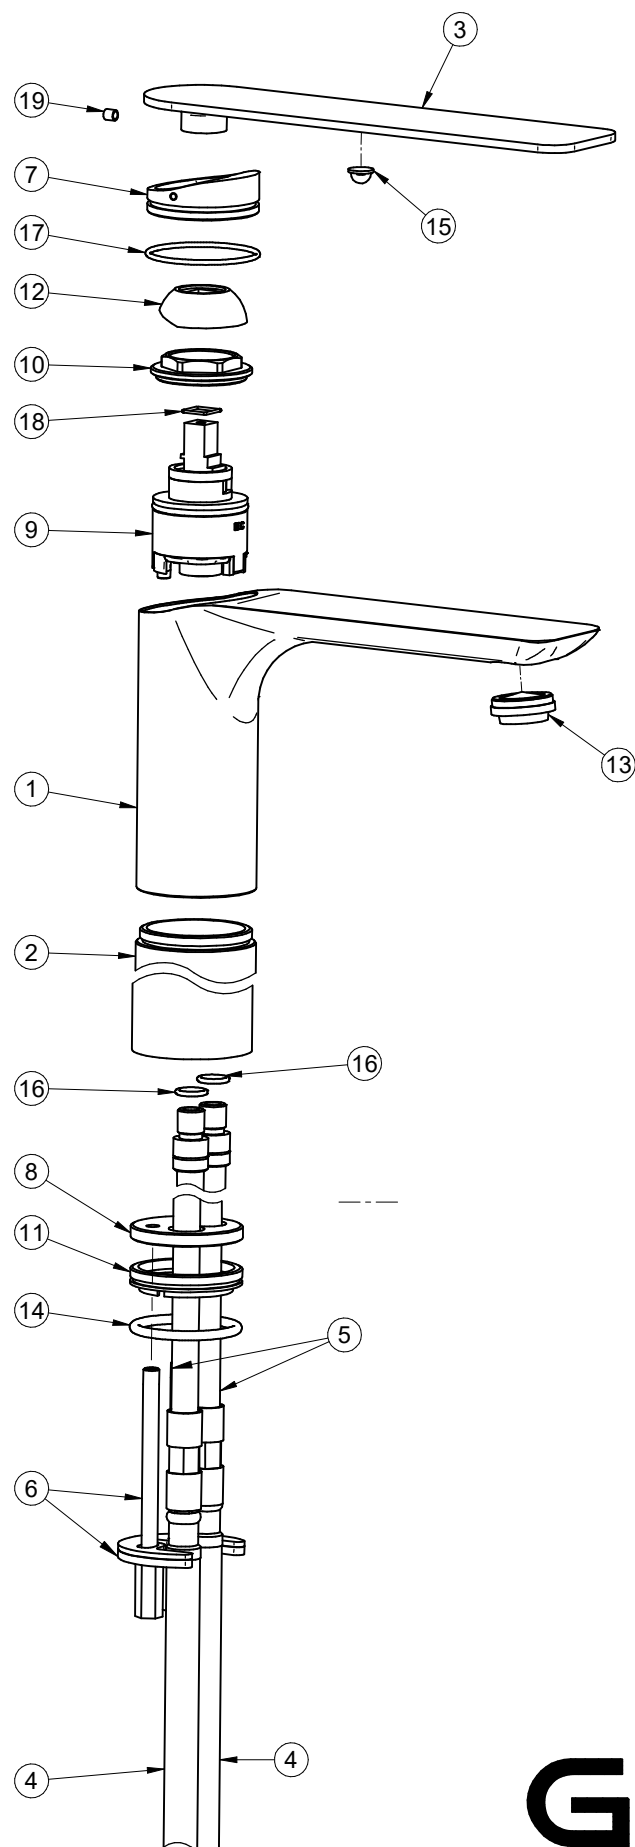

# GN-6305-LM42V -V2

## SENTO Series

**GRAFF**<sup>®</sup>  
Art of Bath