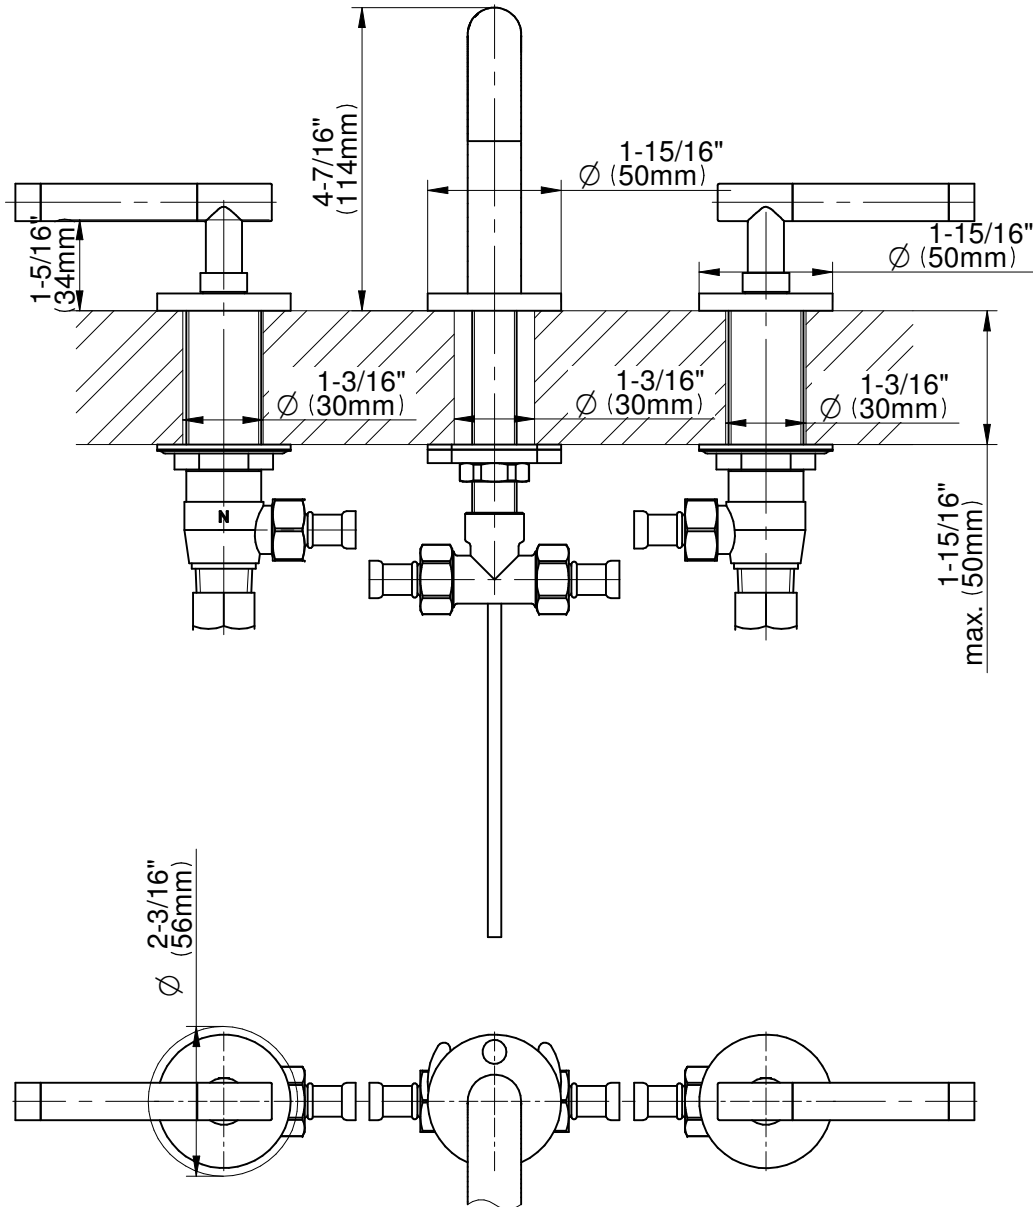

# G-6710-LM62B

## Terra Series

**GRAFF**<sup>®</sup>  
Art of Bath