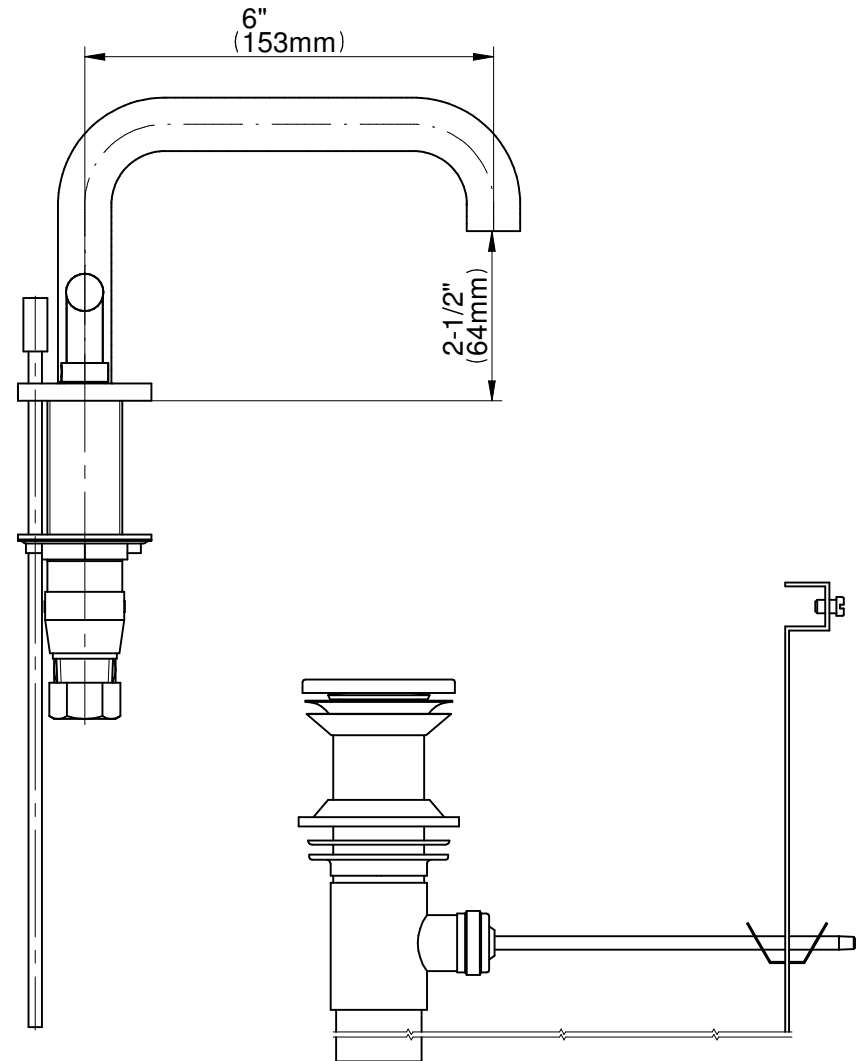

# G-6710-LM62B

## Terra Series

**GRAFF**<sup>®</sup>  
Art of Bath