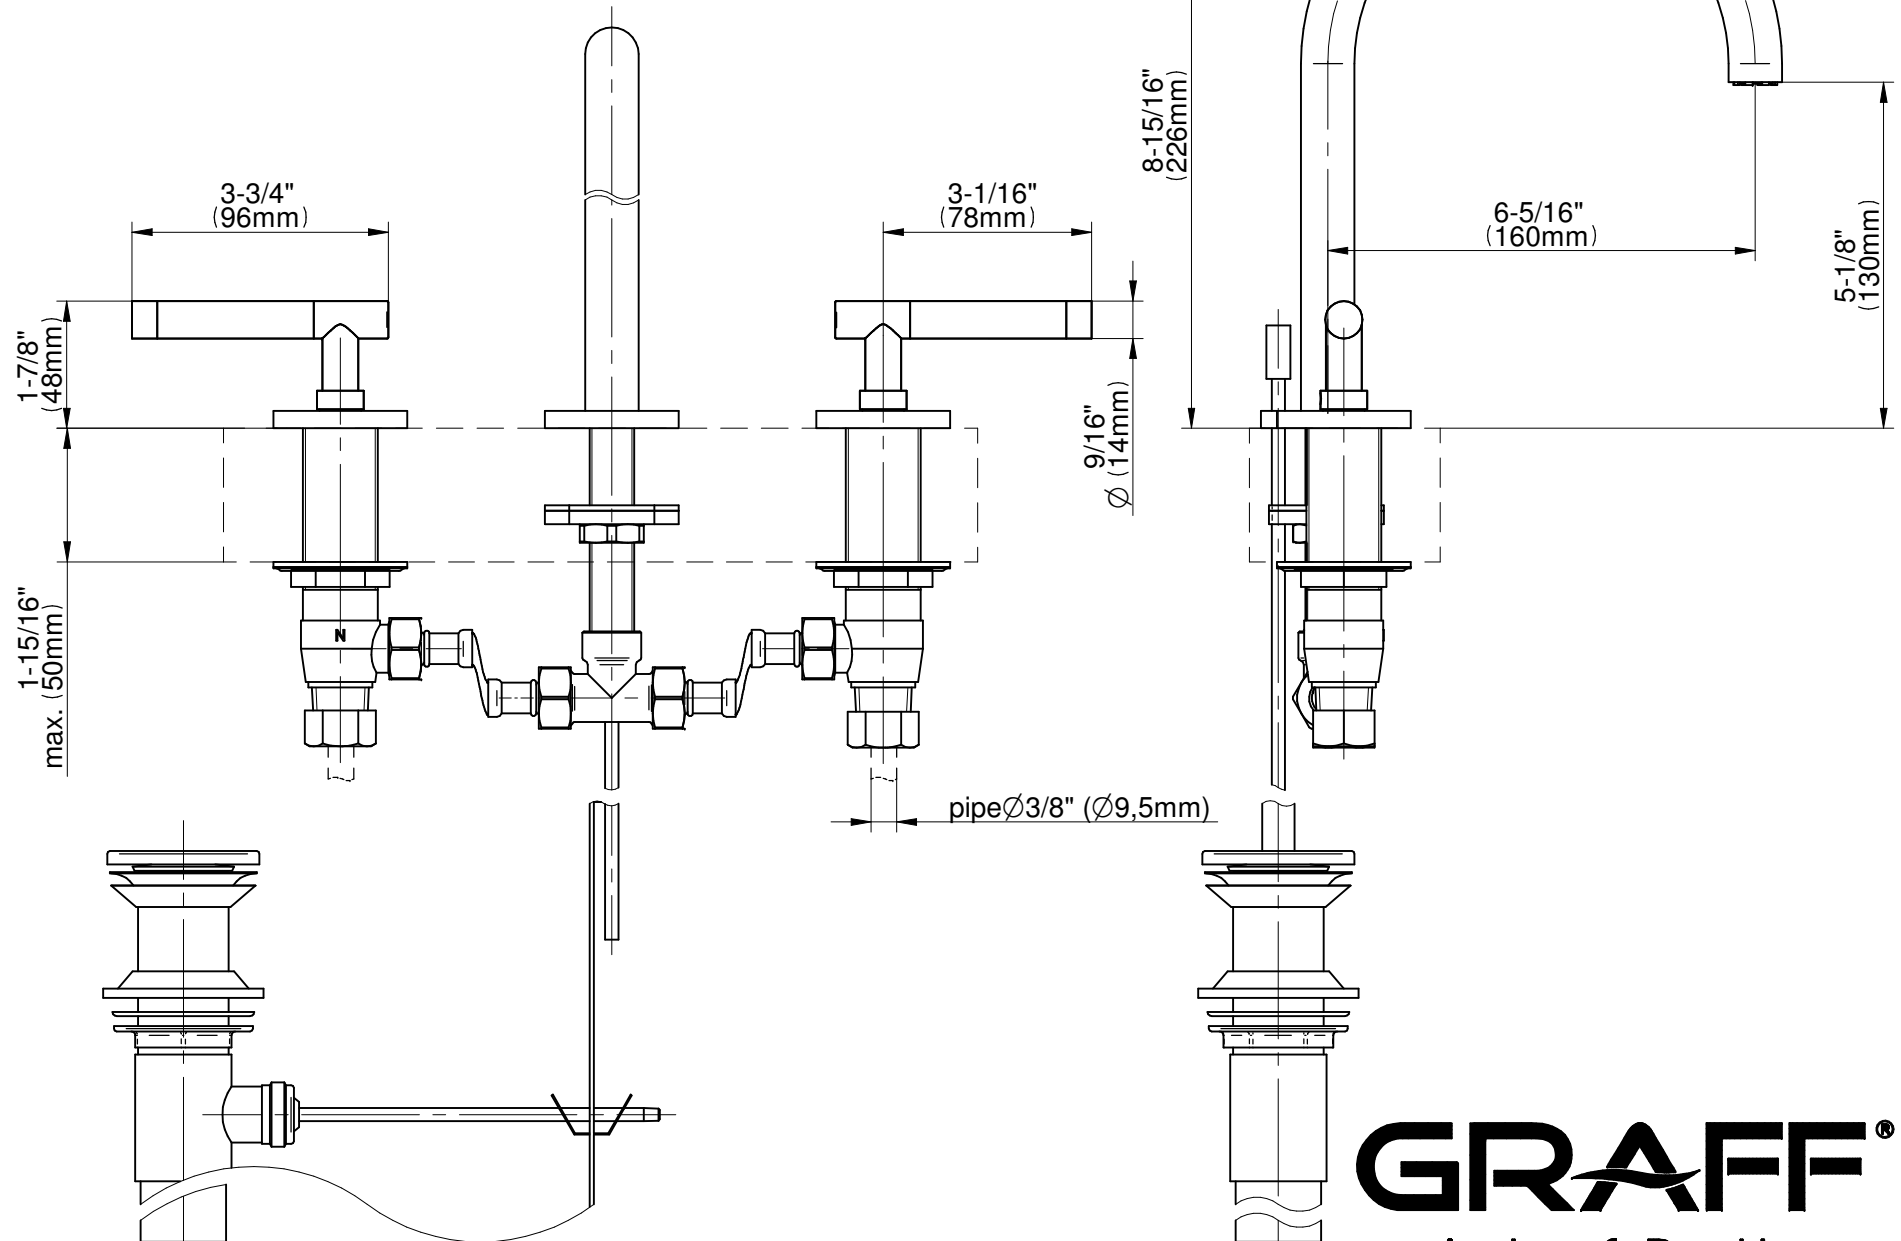

GN-6111-LM62B

ME 25 Series

GRAFF[®]
Art of Bath