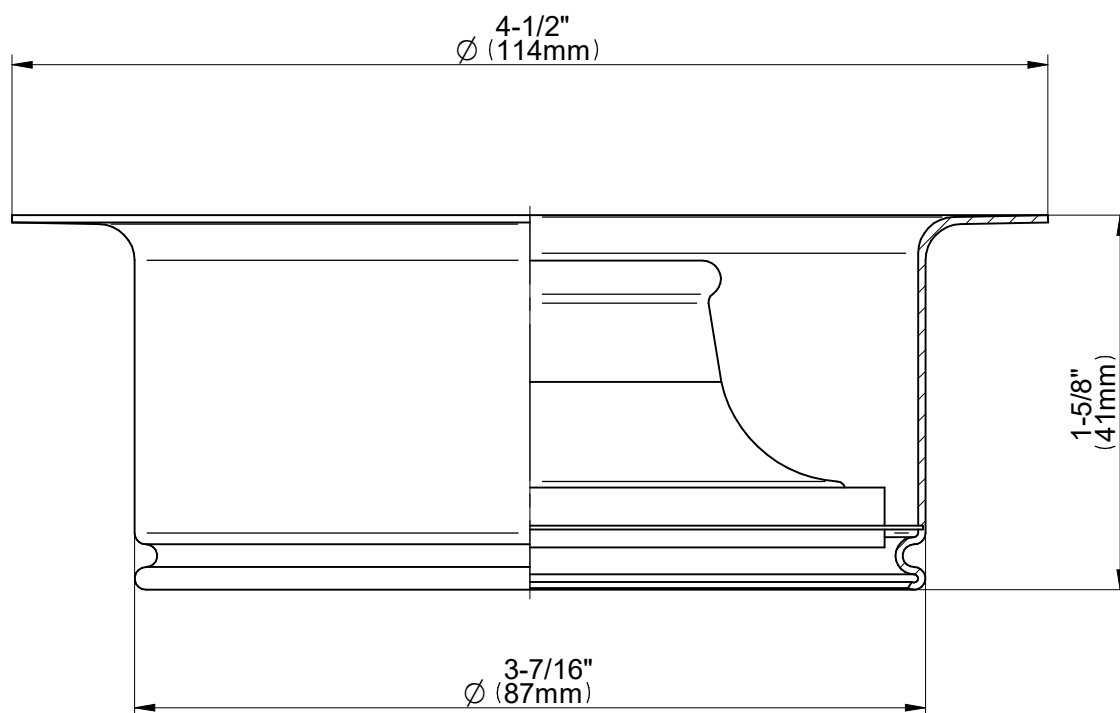

G-09947

Kitchen Series

GRAFF[®]
Art of Bath