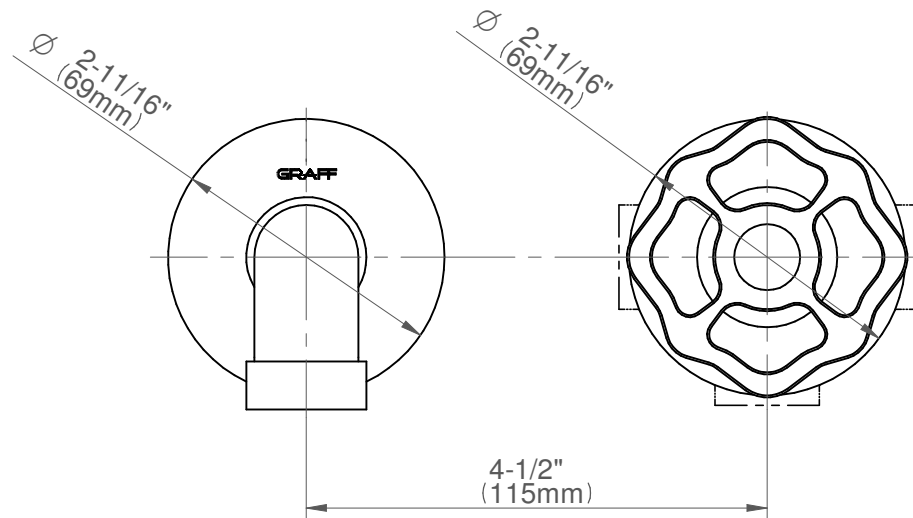

GN-11335-C18B-T

Vintage Series

Rough G-1086