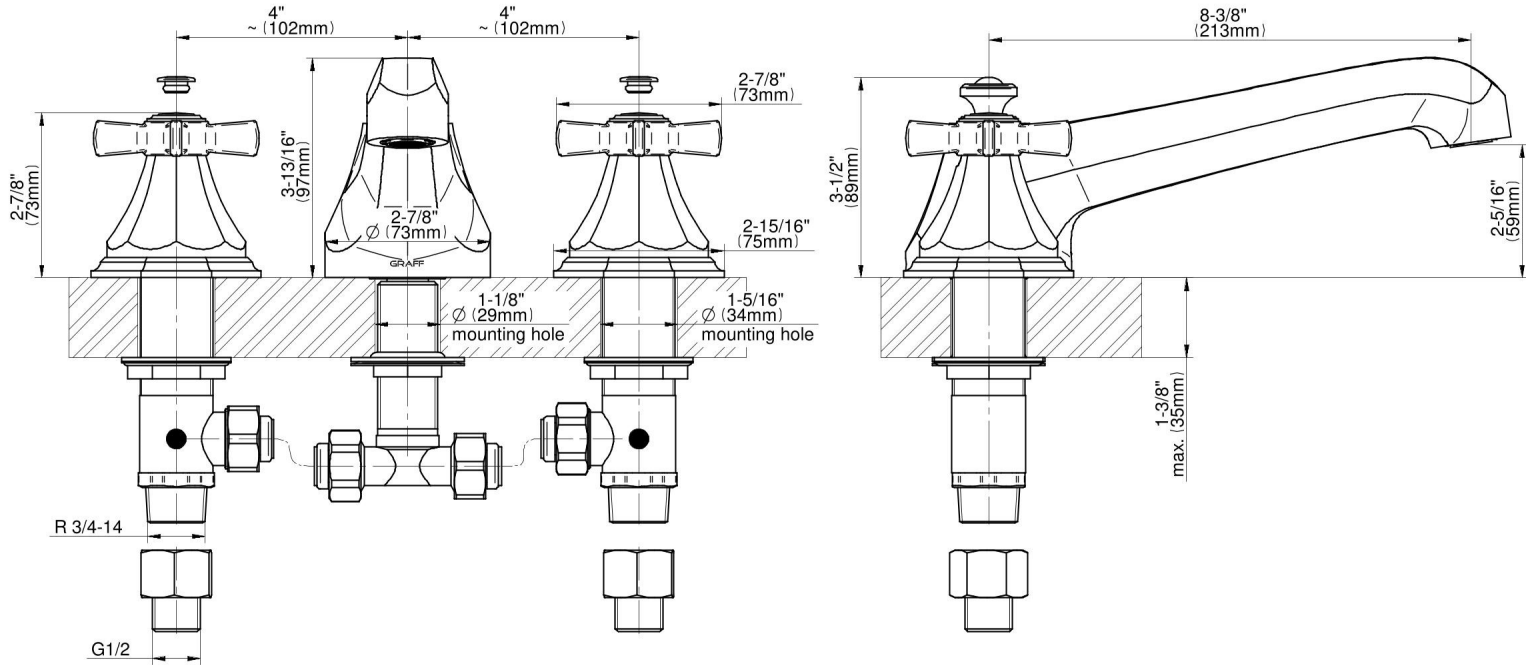

G-1952-C16L

TOPAZ Series

GRAFF[®]
Art of Bath