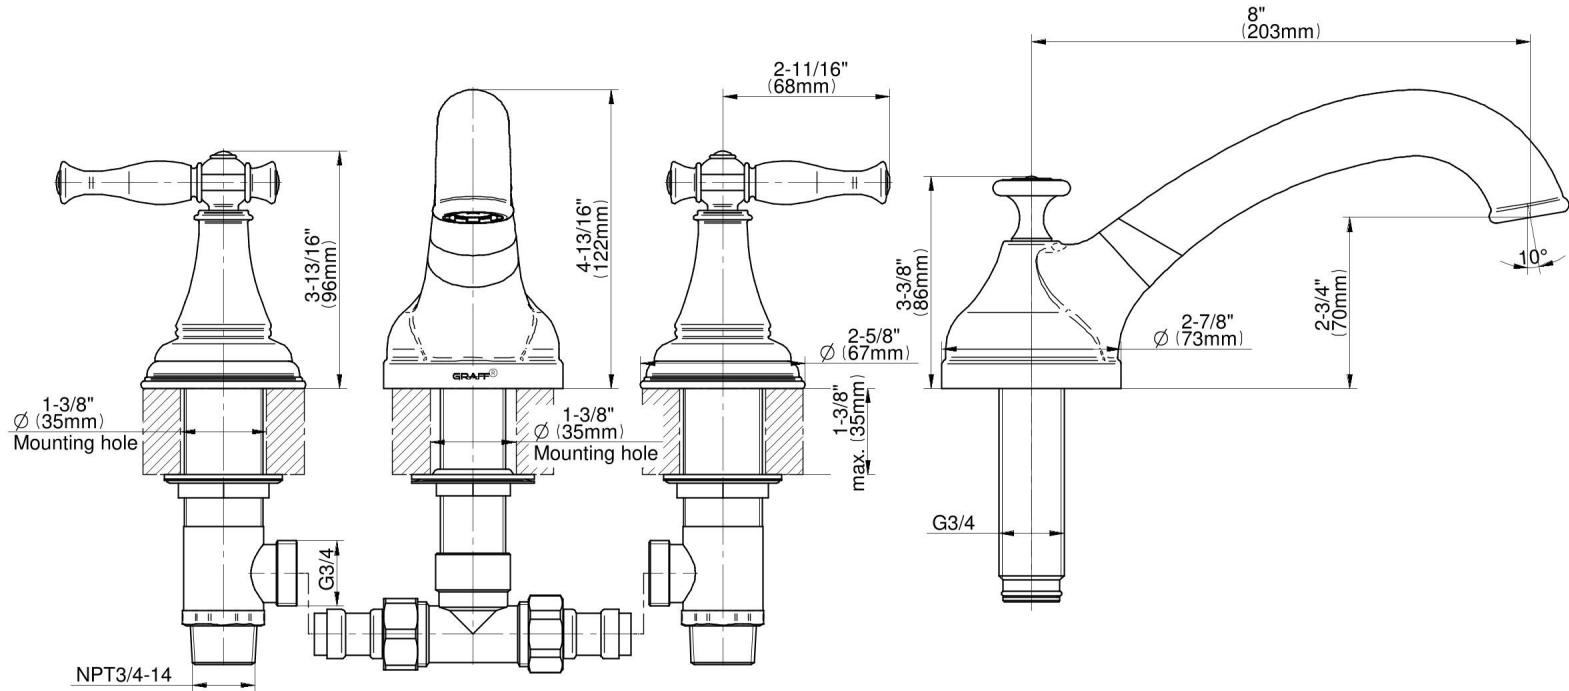

G-2452-LM22

LAUREN Series

GRAFF[®]
Art of Bath