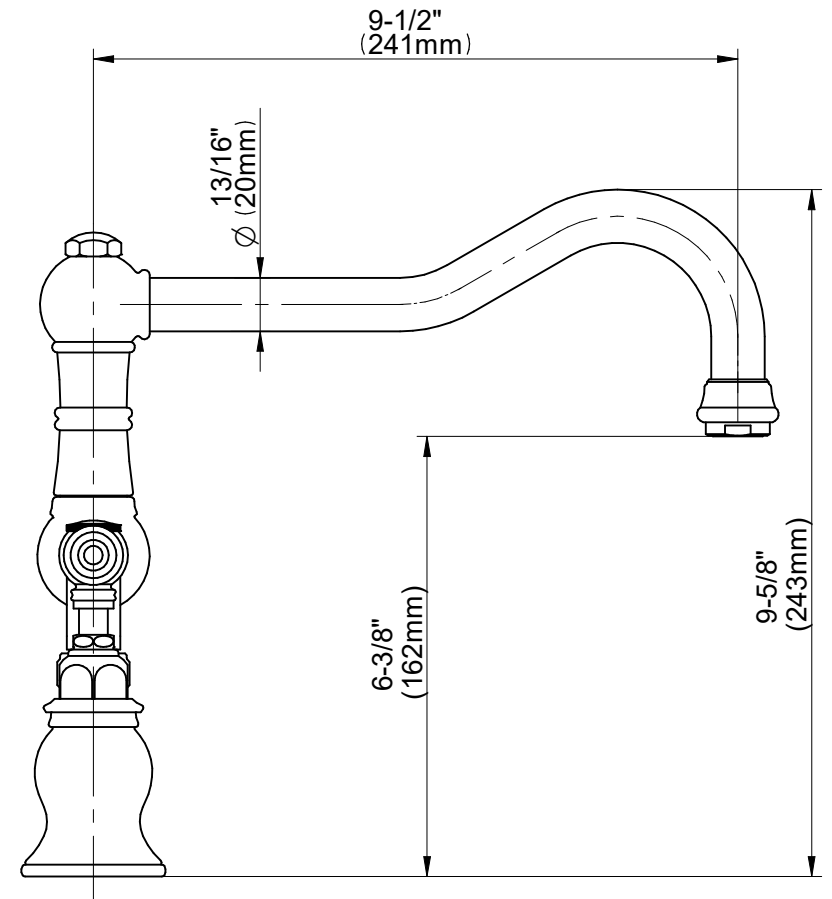

G-4870-C2

Adley Series

GRAFF[®]
Art of Bath