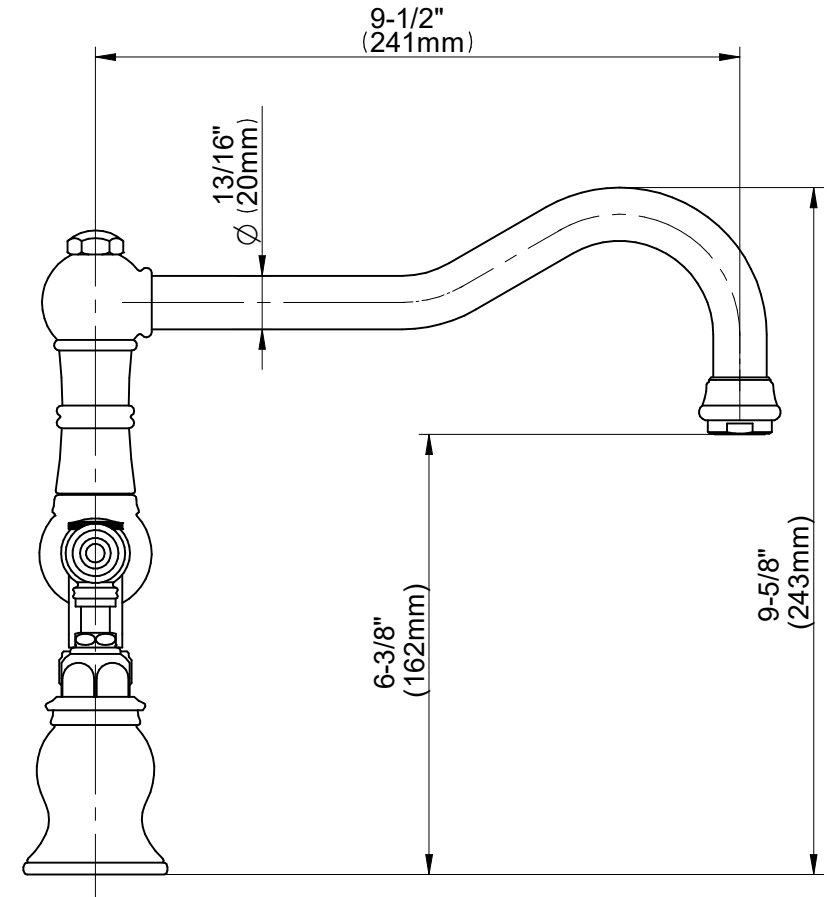

# G-4870-LC1

## Adley Series

**GRAFF**<sup>®</sup>  
Art of Bath