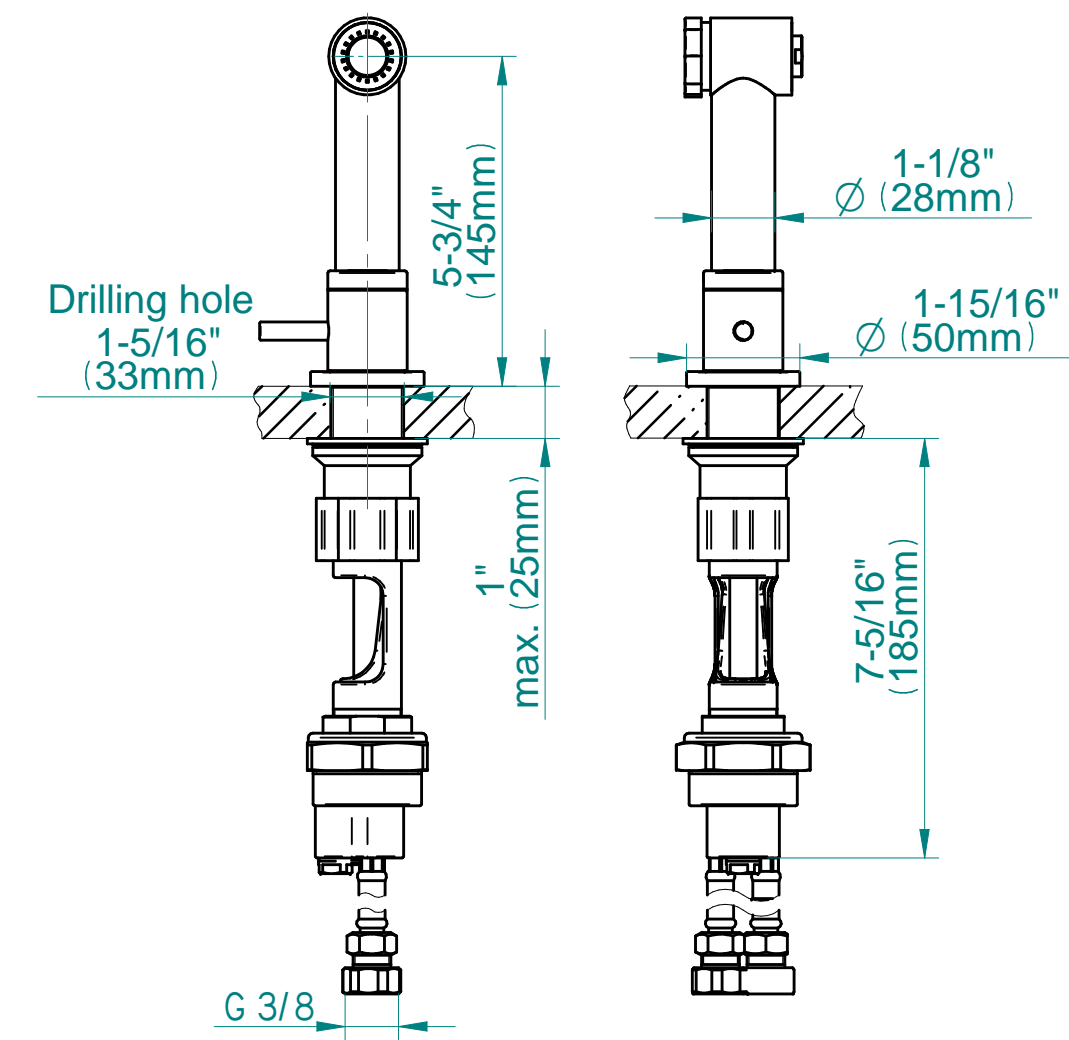

G-5895-LM46B

Sosprio Series

GRAFF[®]
CUTTING EDGE DESIGN