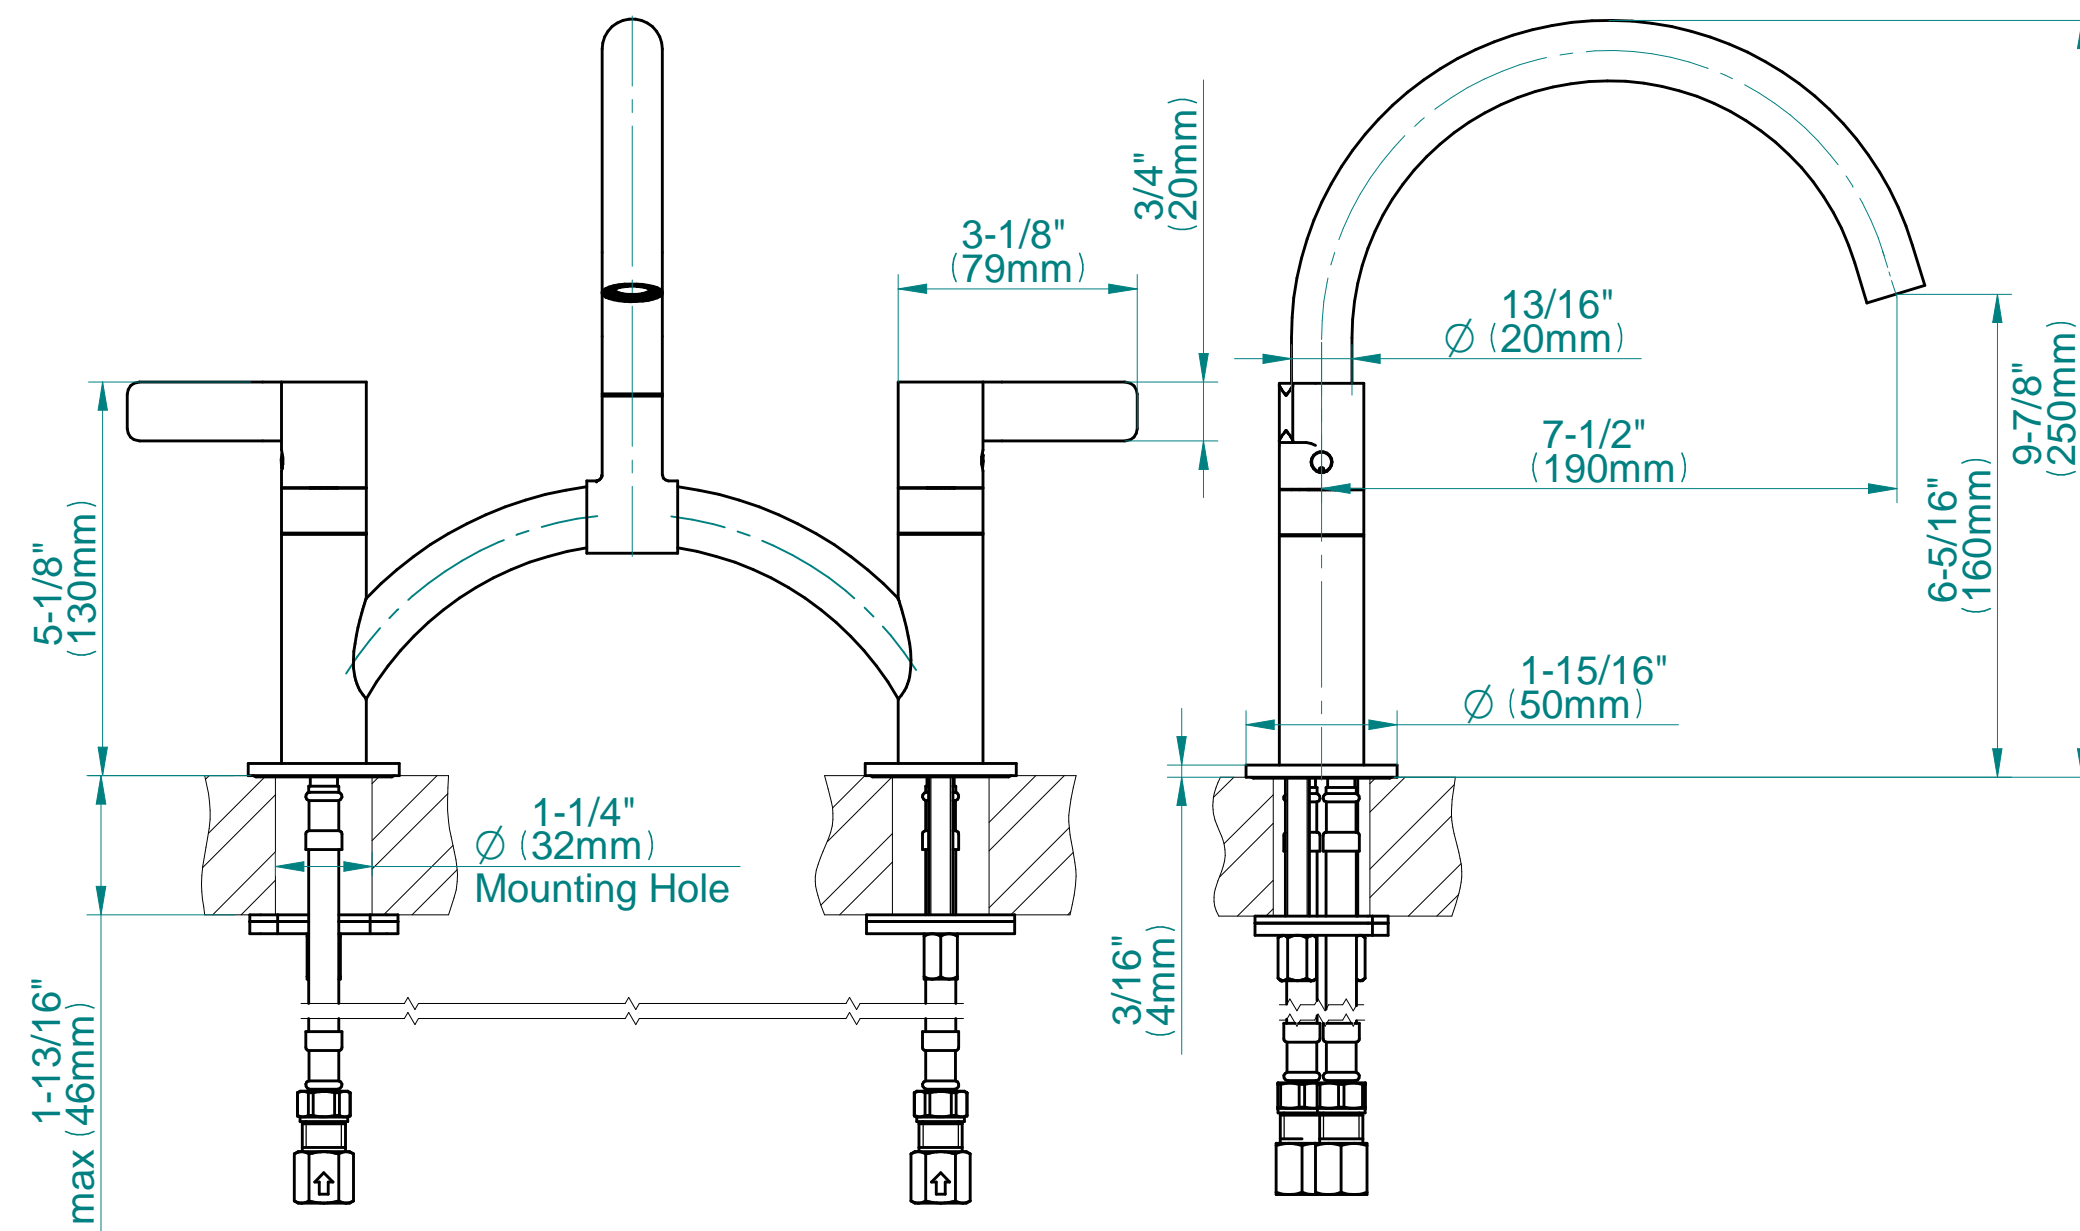

G-5895-LM46B

Sosprio Series

GRAFF[®]
CUTTING EDGE DESIGN