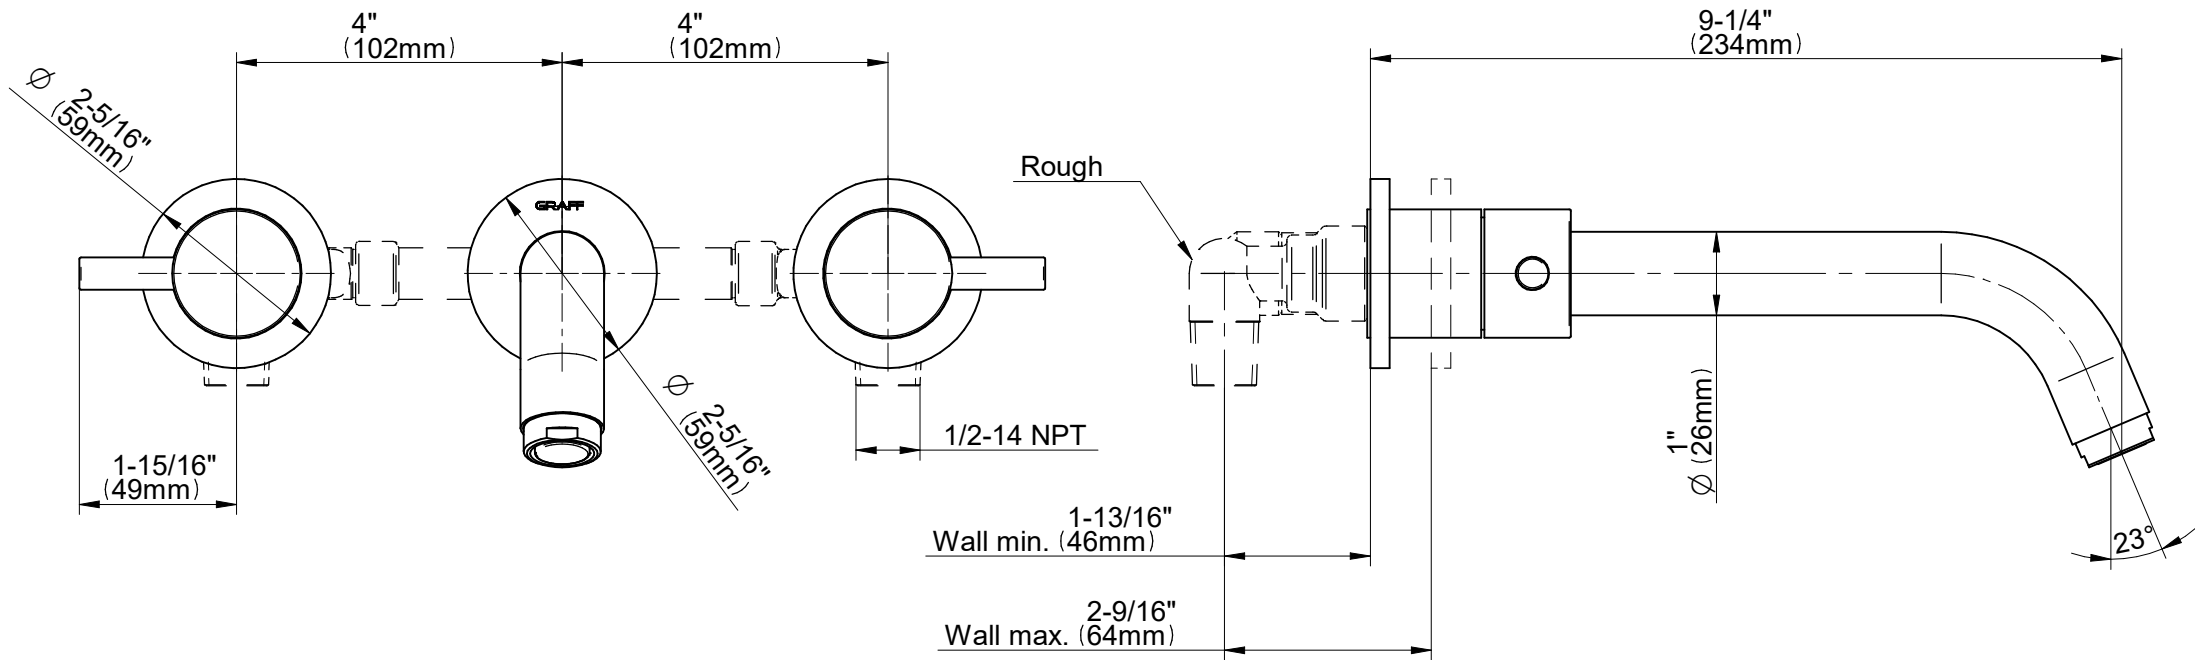

GN-6130-LM37W-T

ME Series

GRAFF[®]
Art of Bath