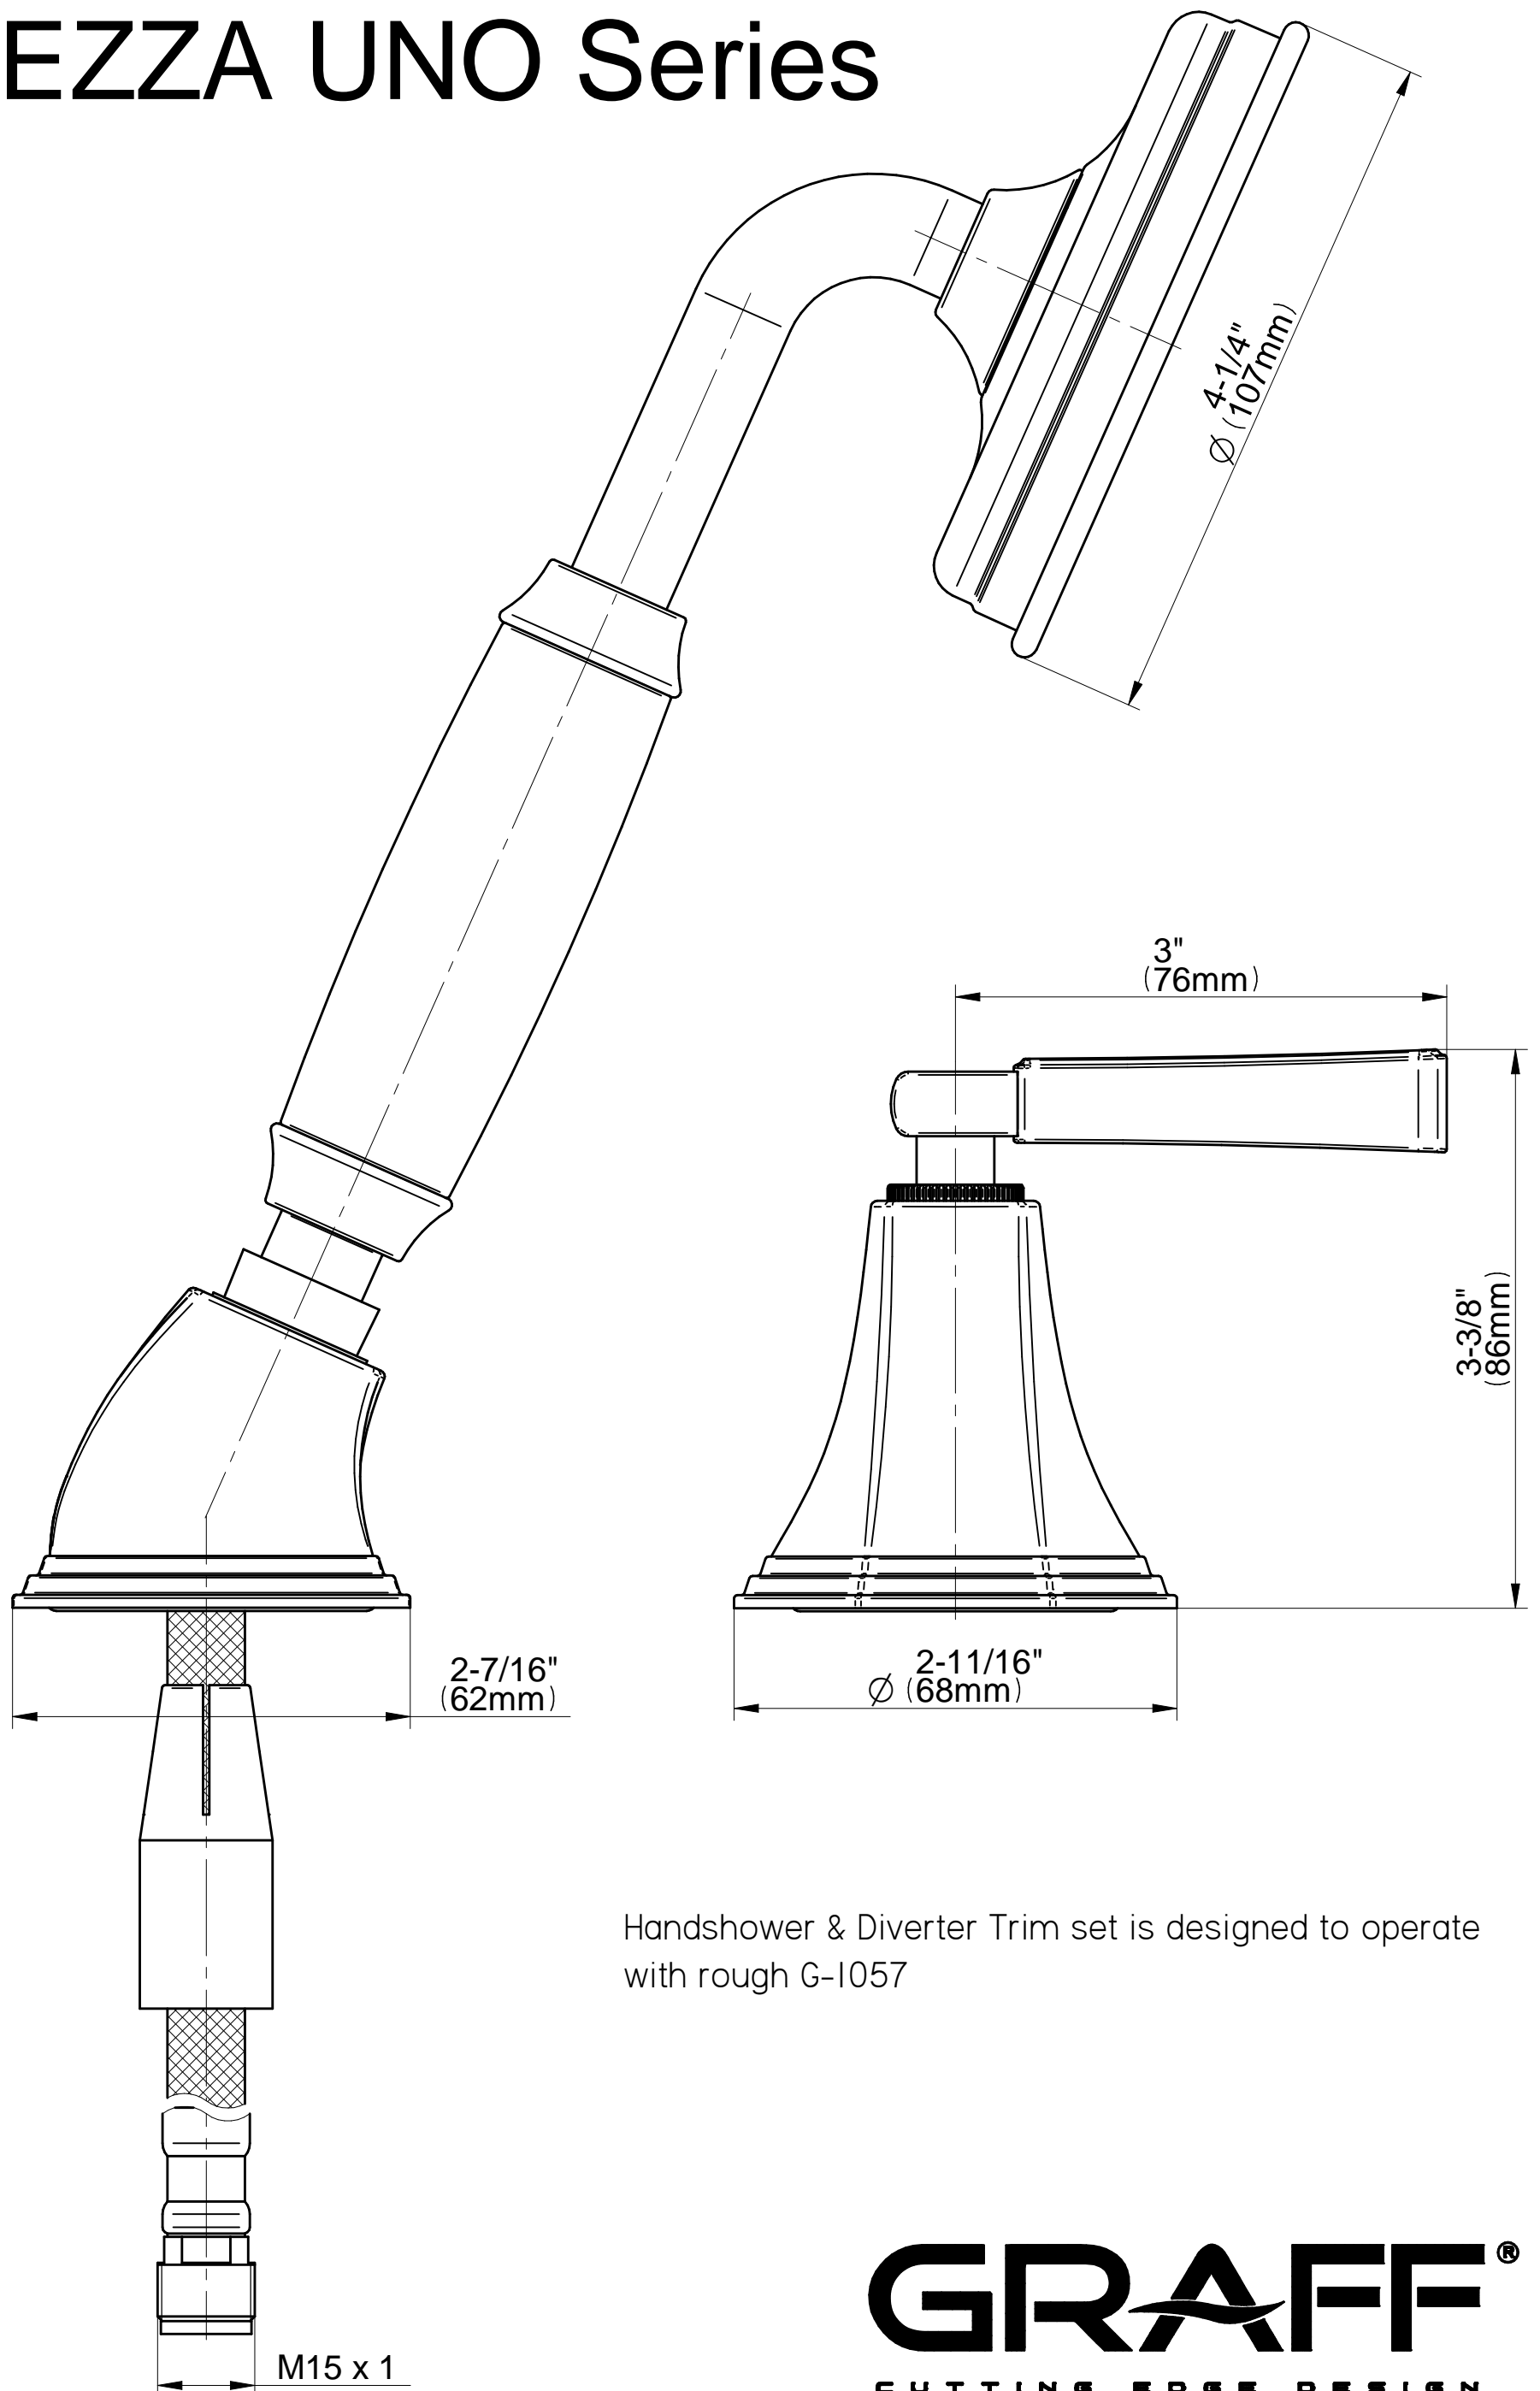

G-6855-LM47B-T

FINEZZA UNO Series

Handshower & Diverter Trim set is designed to operate with rough G-I057

GRAFF[®]
CUTTING EDGE DESIGN