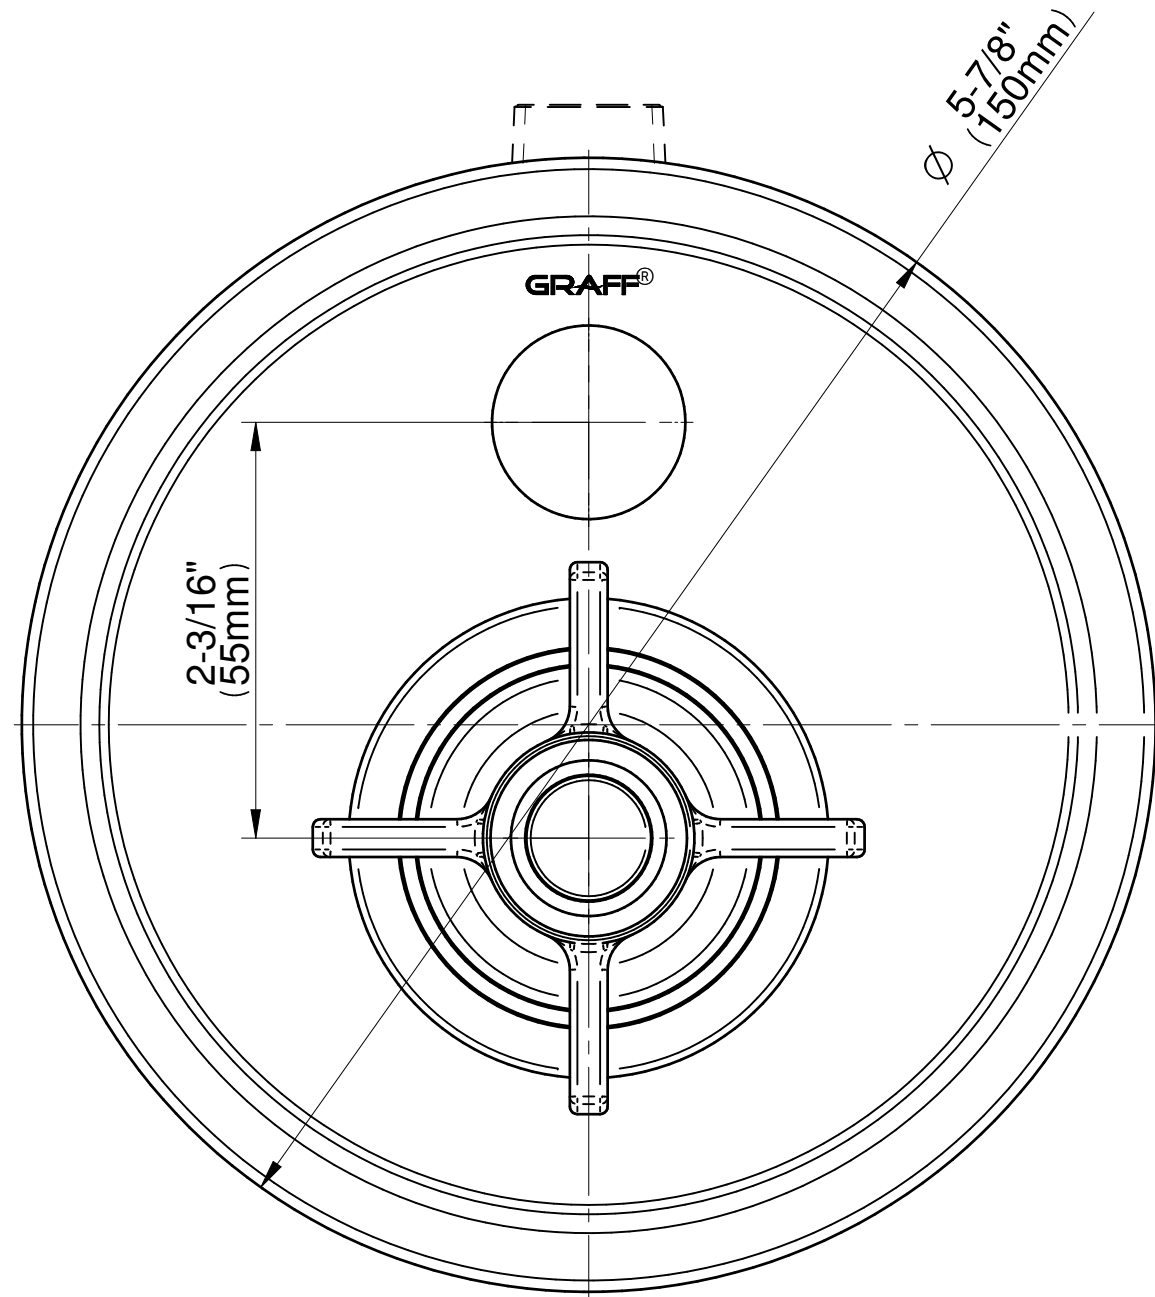

G-7095-C16S-T

CAMDEN Series

GRAFF[®]
Art of Bath