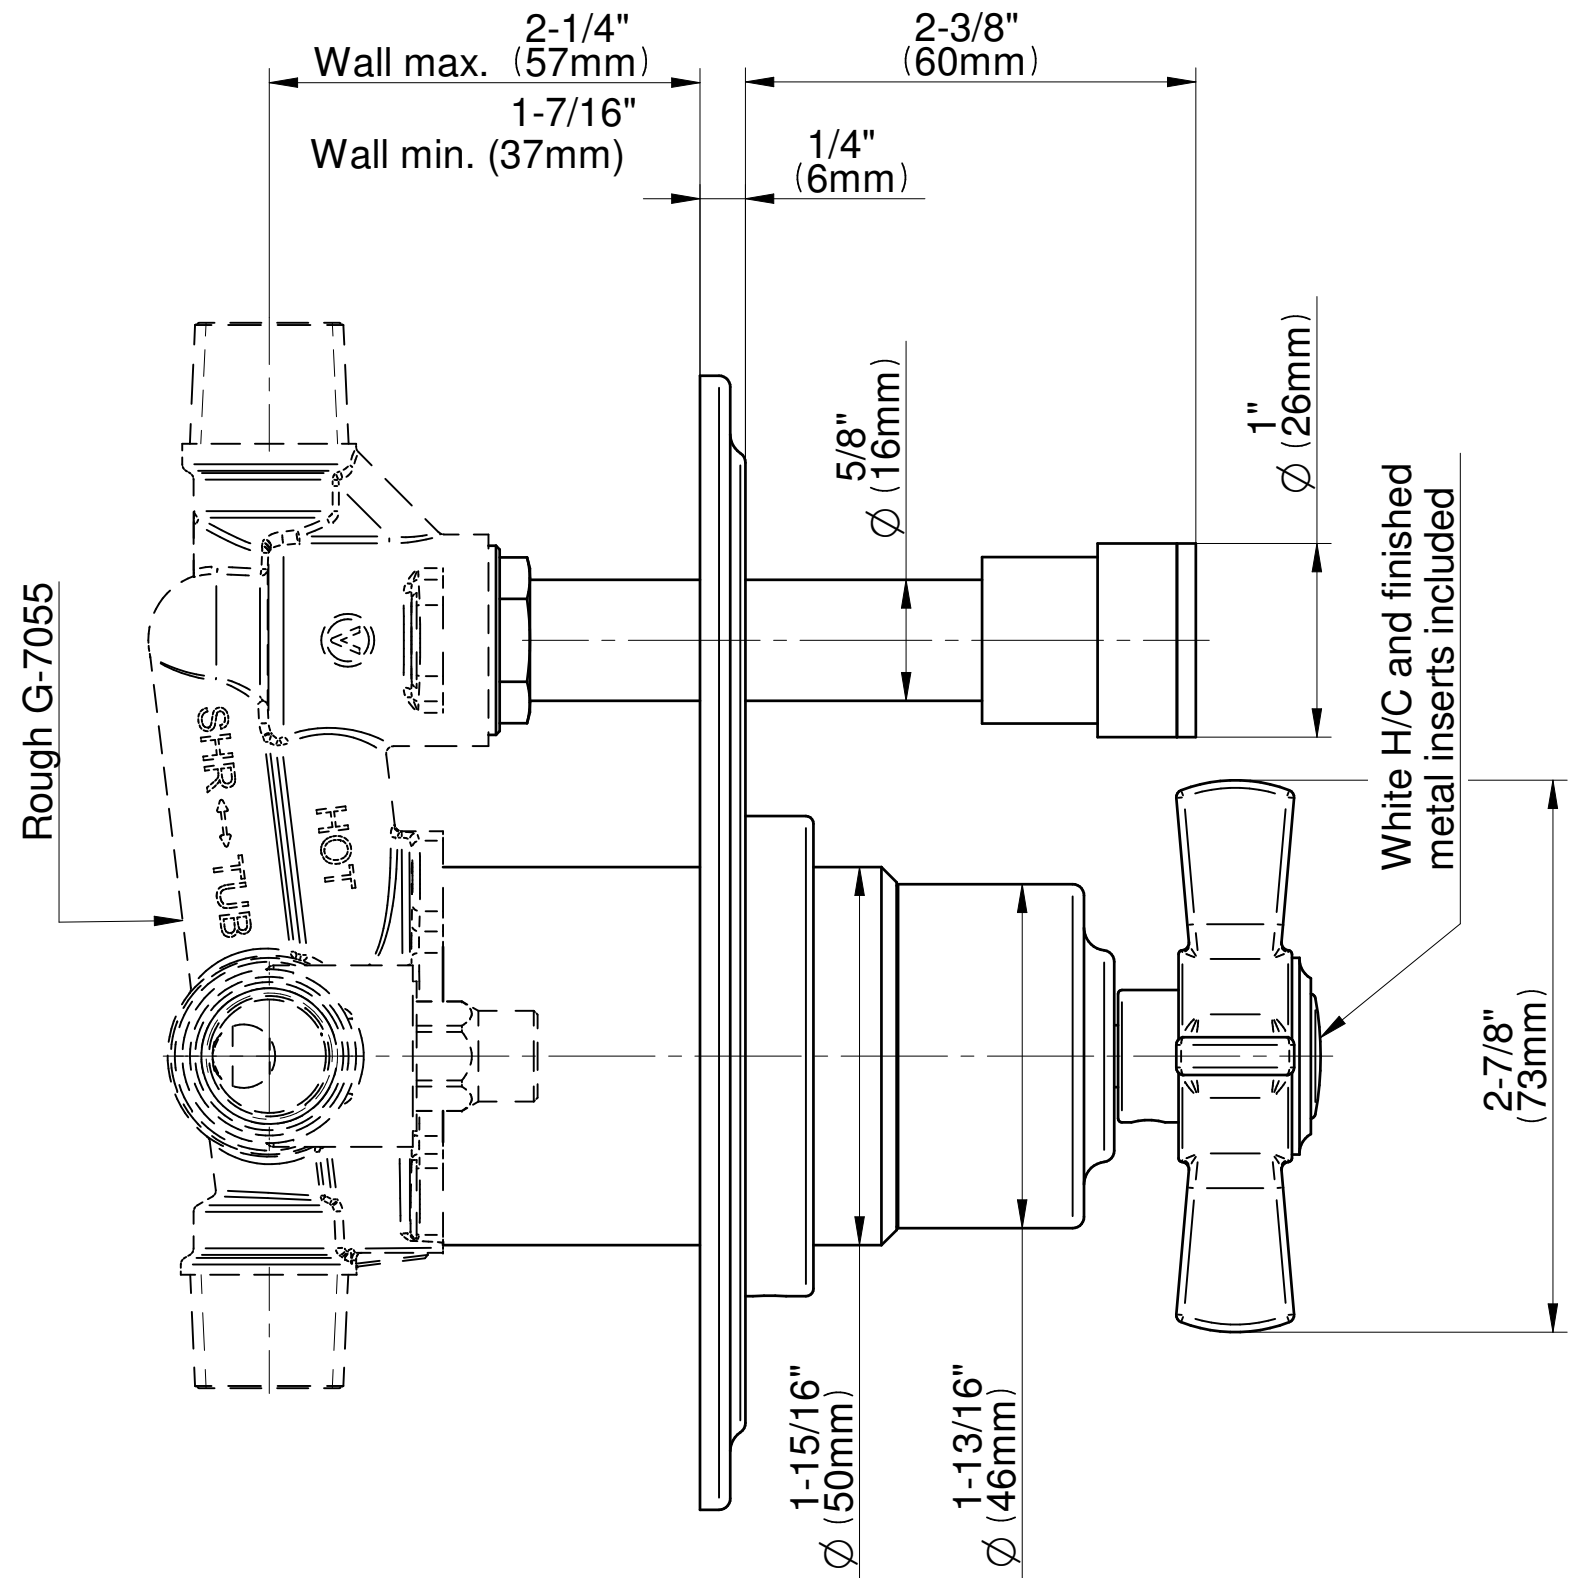

G-7095-C16S-T

CAMDEN Series

GRAFF[®]
Art of Bath