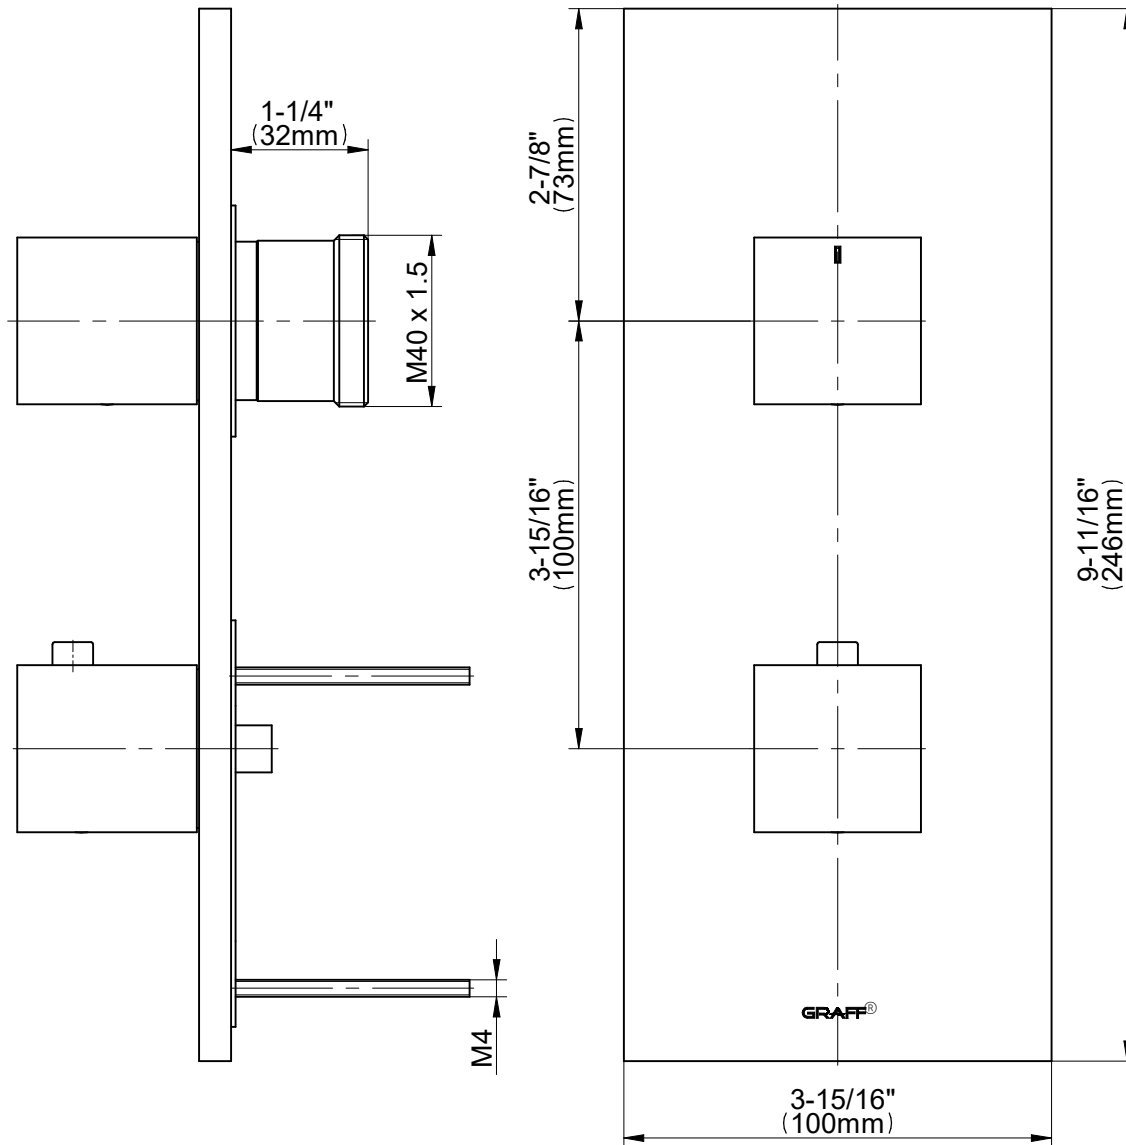

G-8048-SH/SH1-T

Termostat -trim Series

GRAFF®
Art of Bath