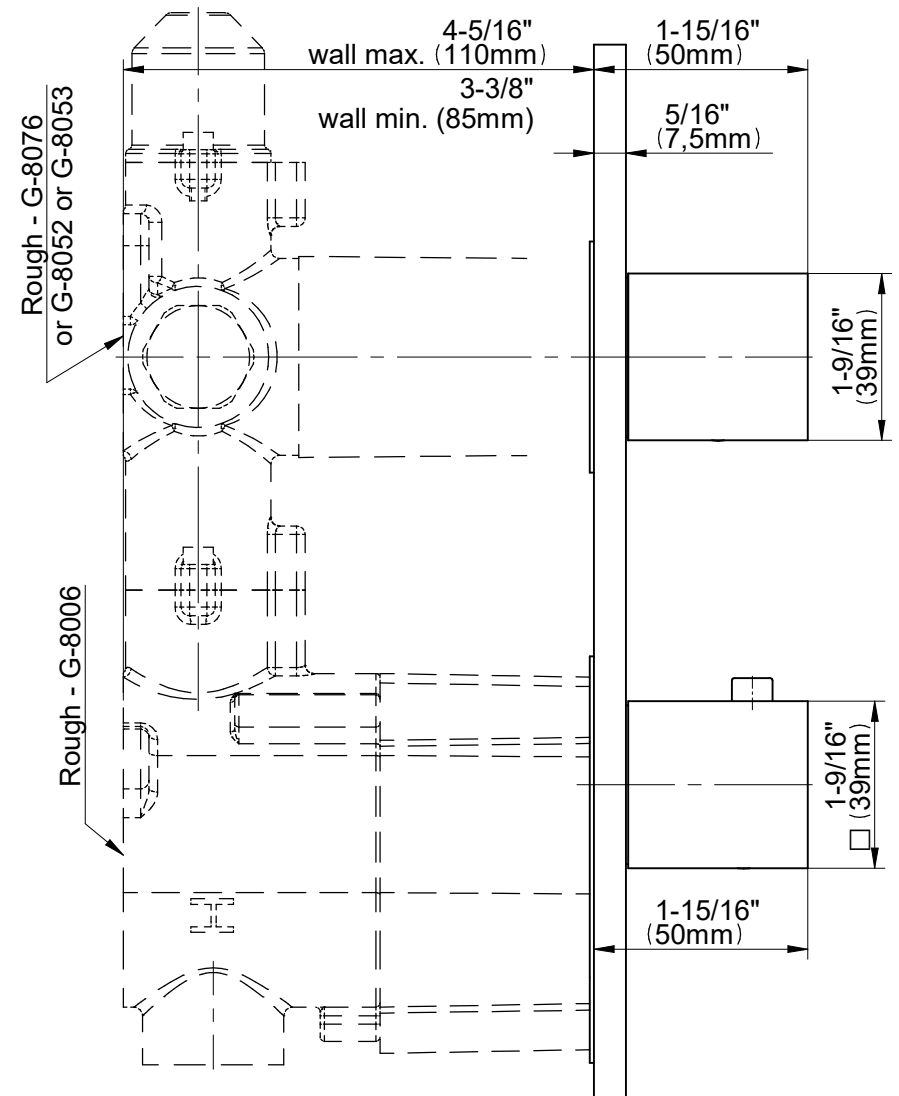

G-8048-SH/SH1-T

Termostat -trim Series

GRAFF®
Art of Bath