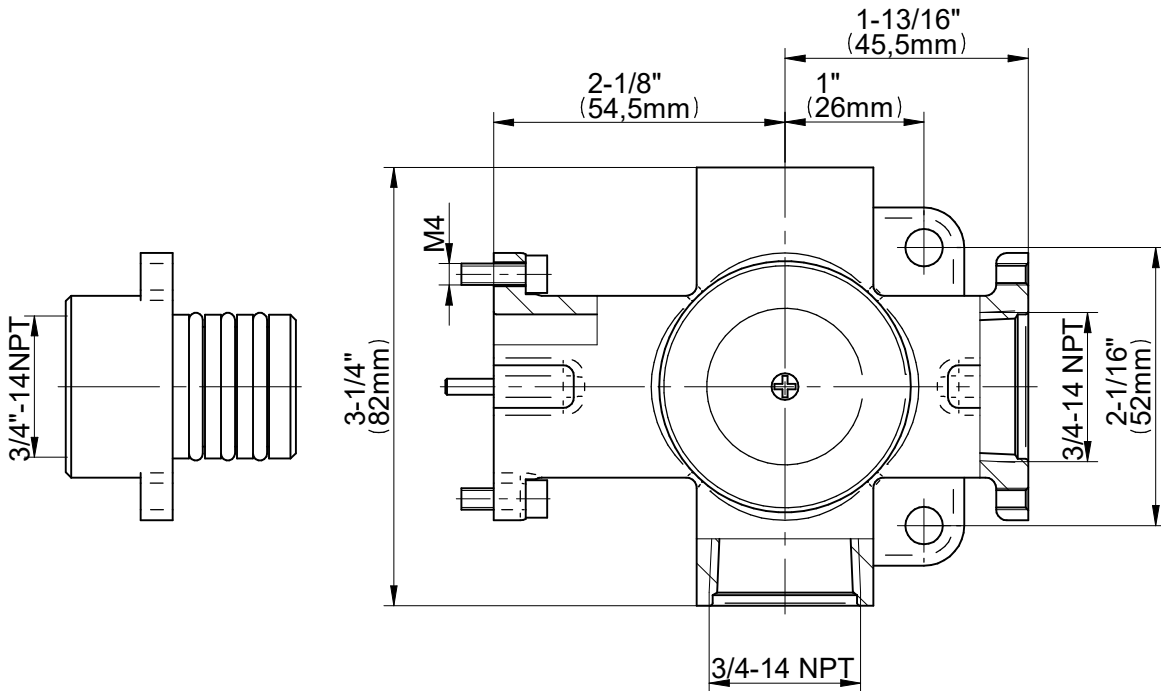

# G-8053

## 3-way Diverter Valve - Rough - M-Series

**GRAFF**<sup>®</sup>  
Art of Bath