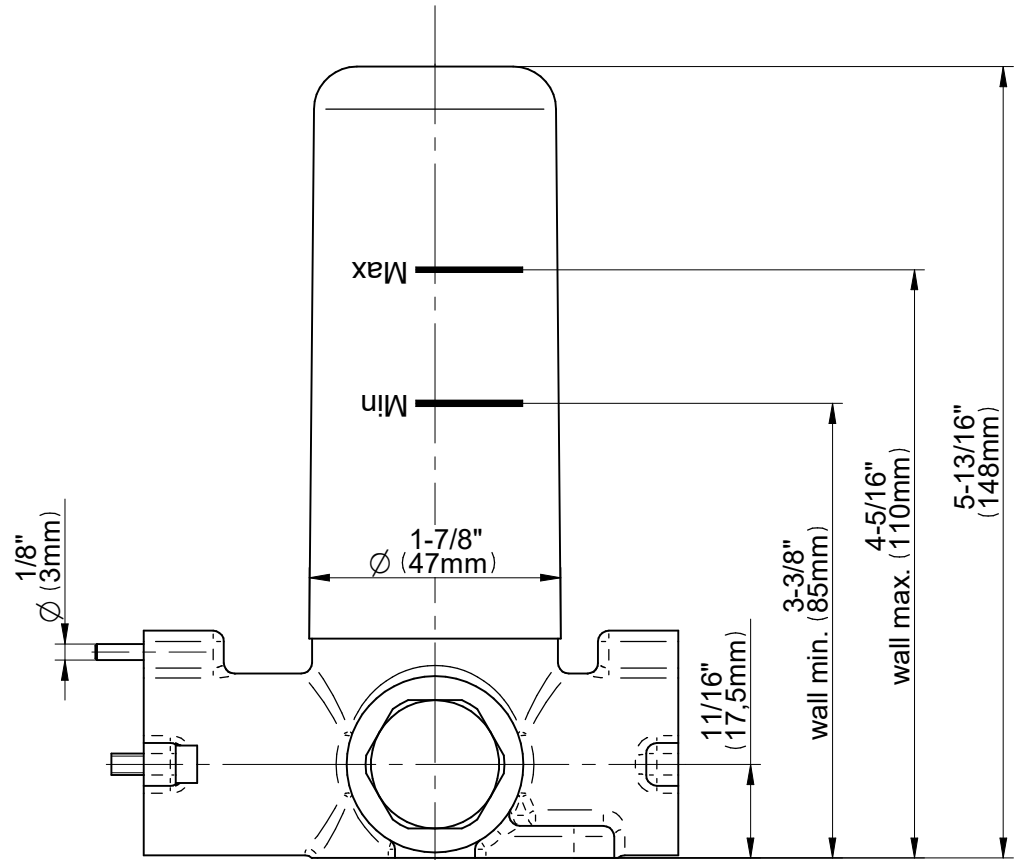

# G-8053

## 3-way Diverter Valve - Rough - M-Series

**GRAFF**<sup>®</sup>  
Art of Bath