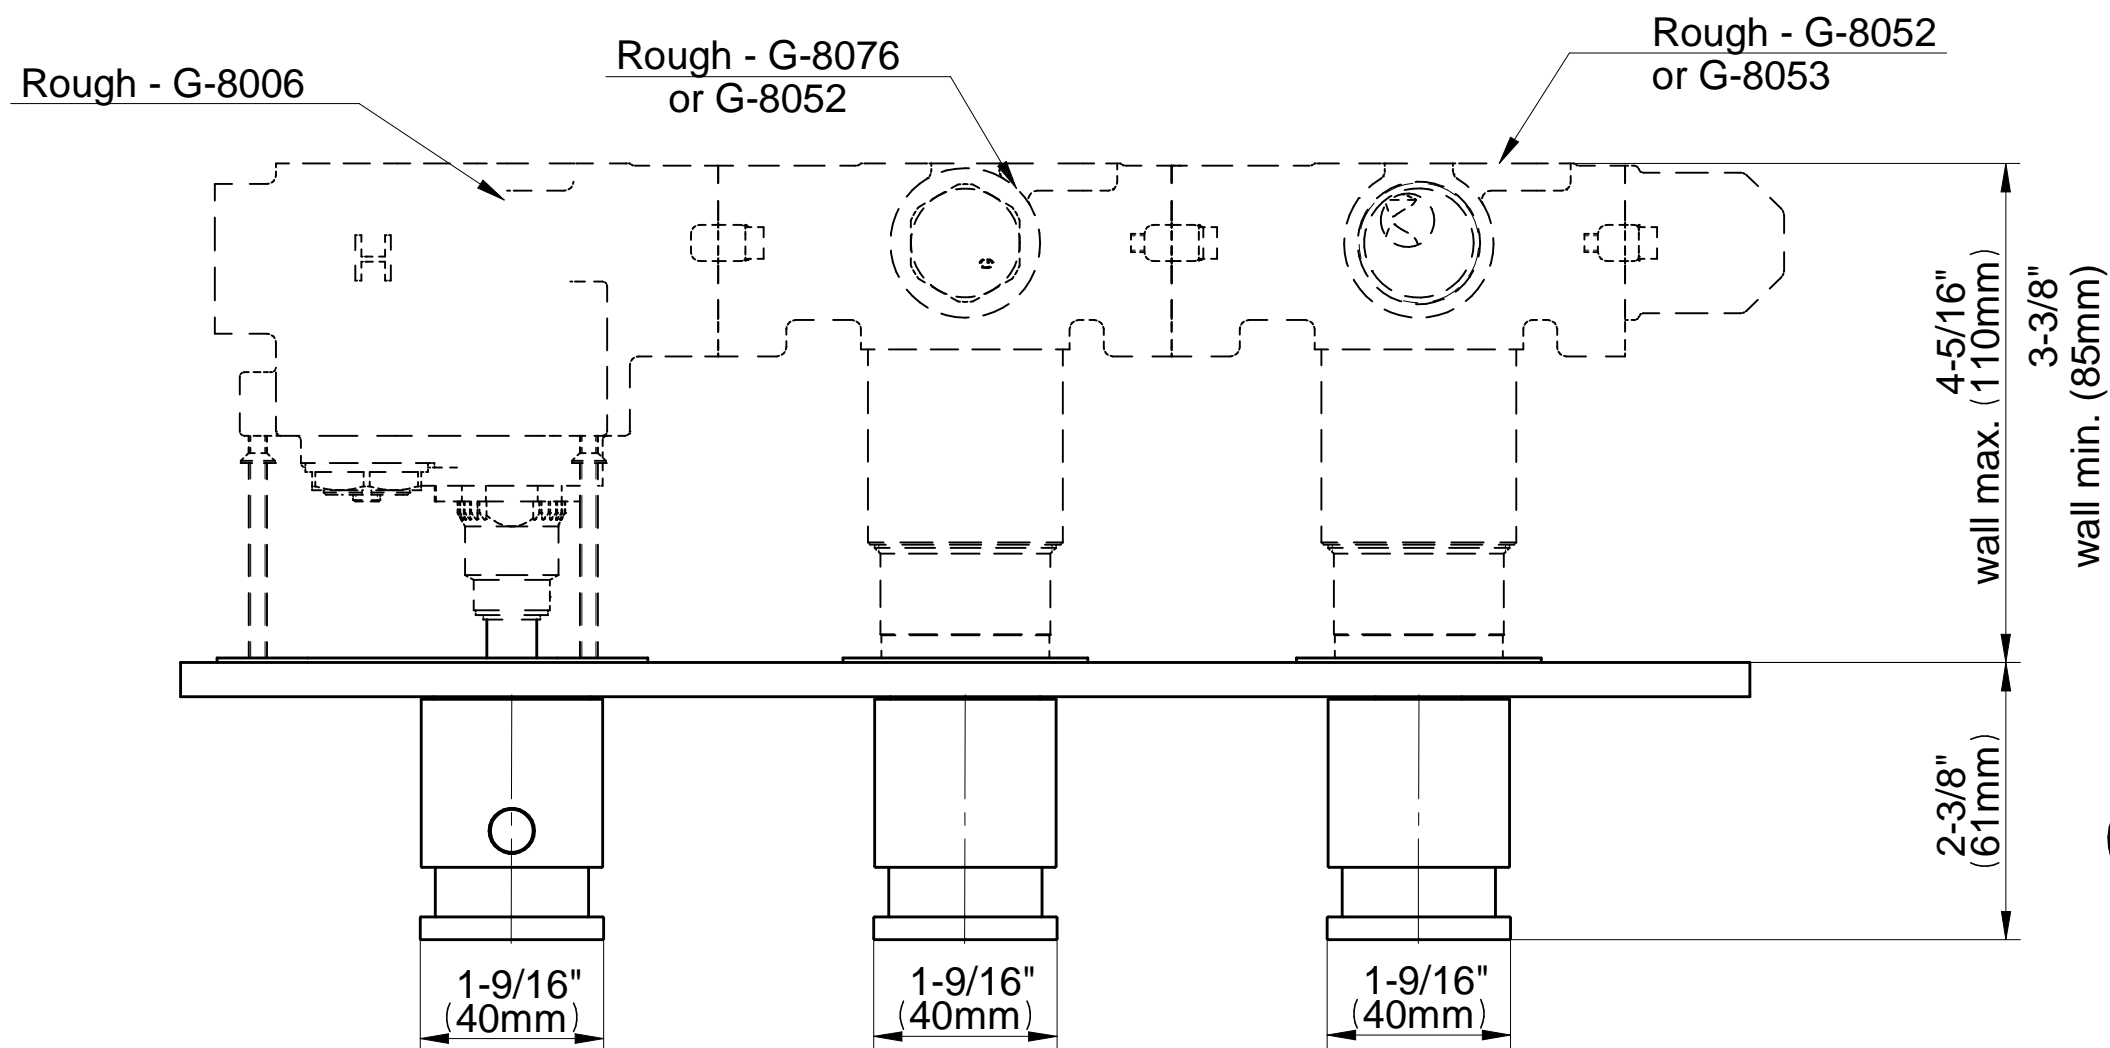

G-8057H-LM23E0 Series

GRAFF[®]
CUTTING EDGE DESIGN