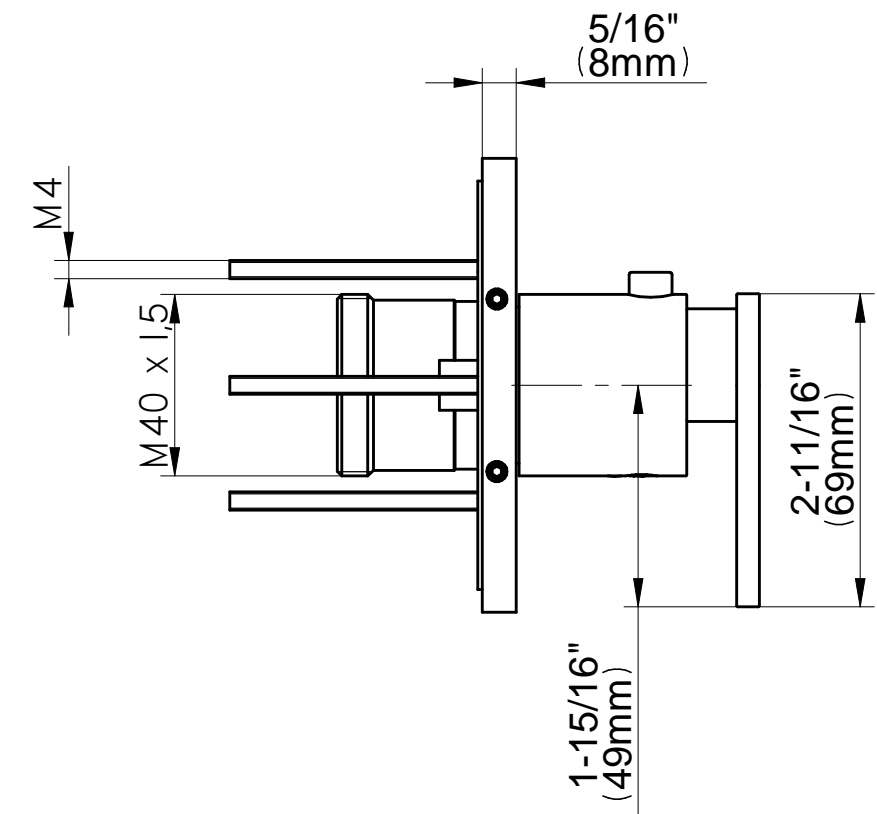

G-8057H-LM23E0 Series

GRAFF[®]
CUTTING EDGE DESIGN