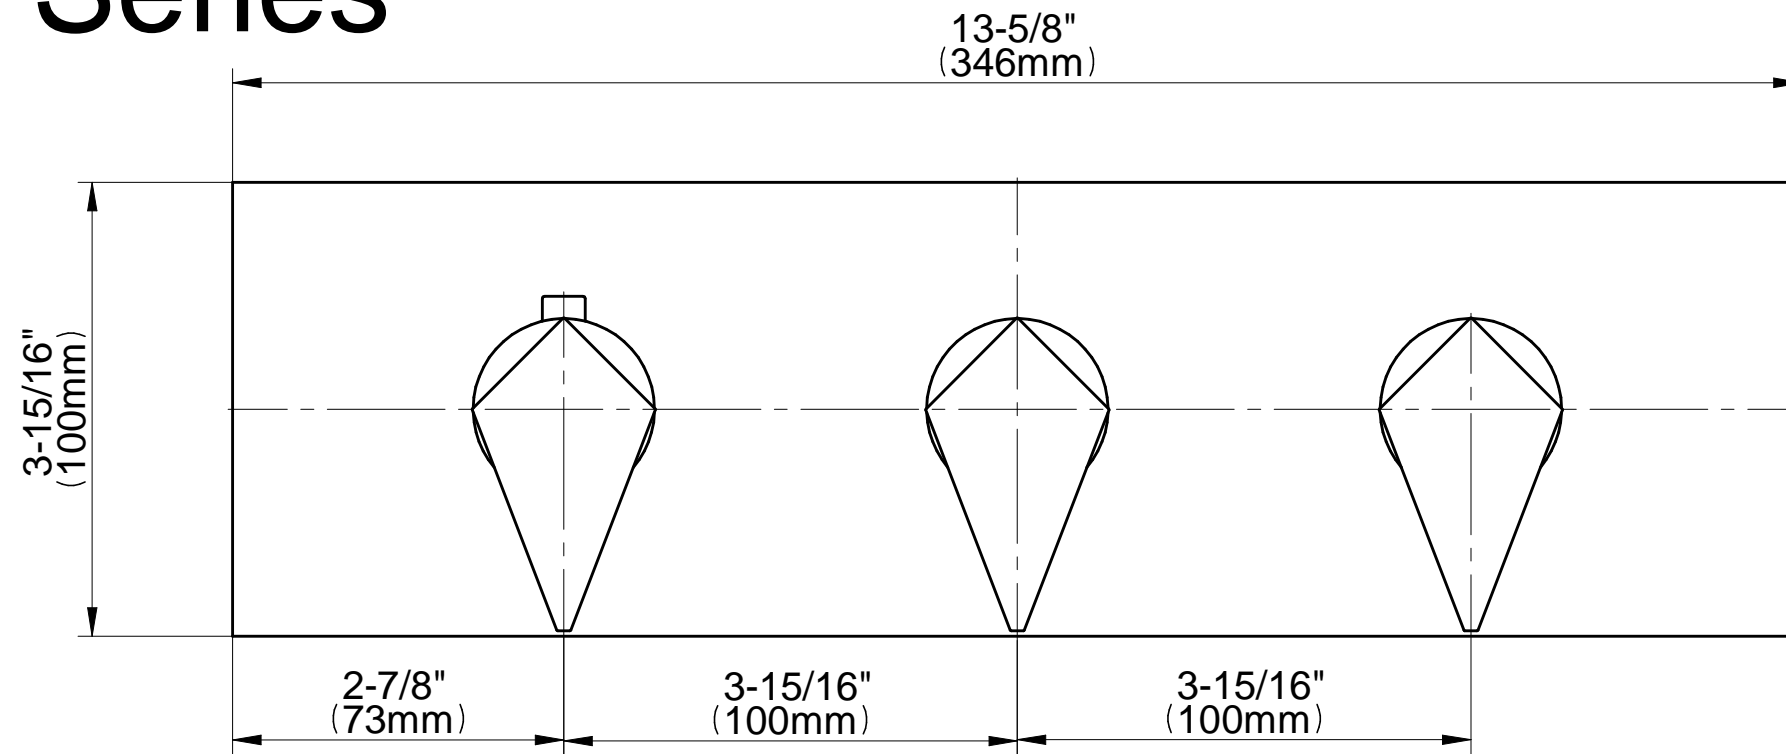

G-8057H-LM23E0 Series

GRAFF[®]
CUTTING EDGE DESIGN