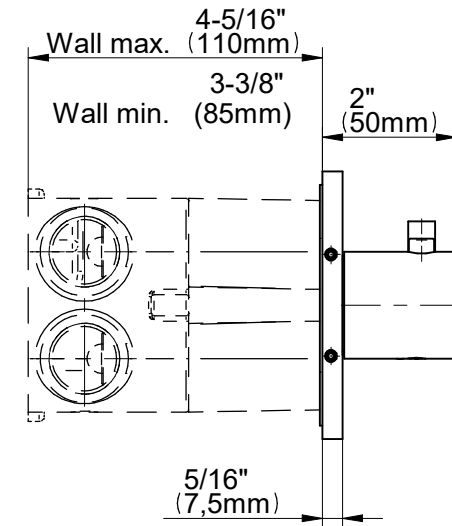

G-8059H-RH0-T

IMMERSION Series

GRAFF[®]
Art of Bath