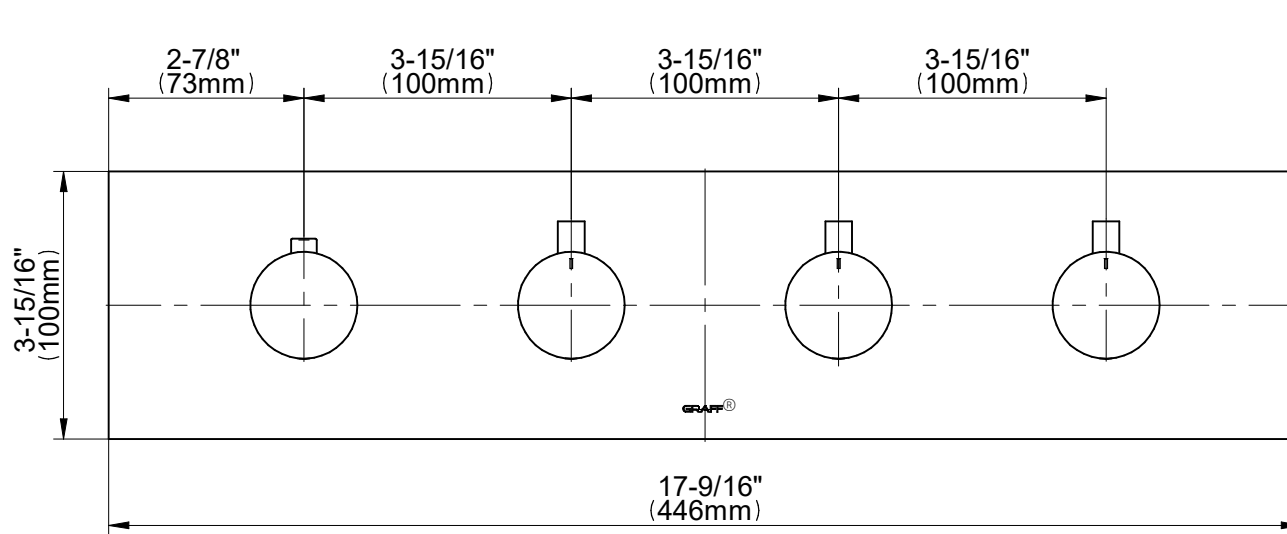

G-8059H-RH0-T

IMMERSION Series

GRAFF[®]
Art of Bath