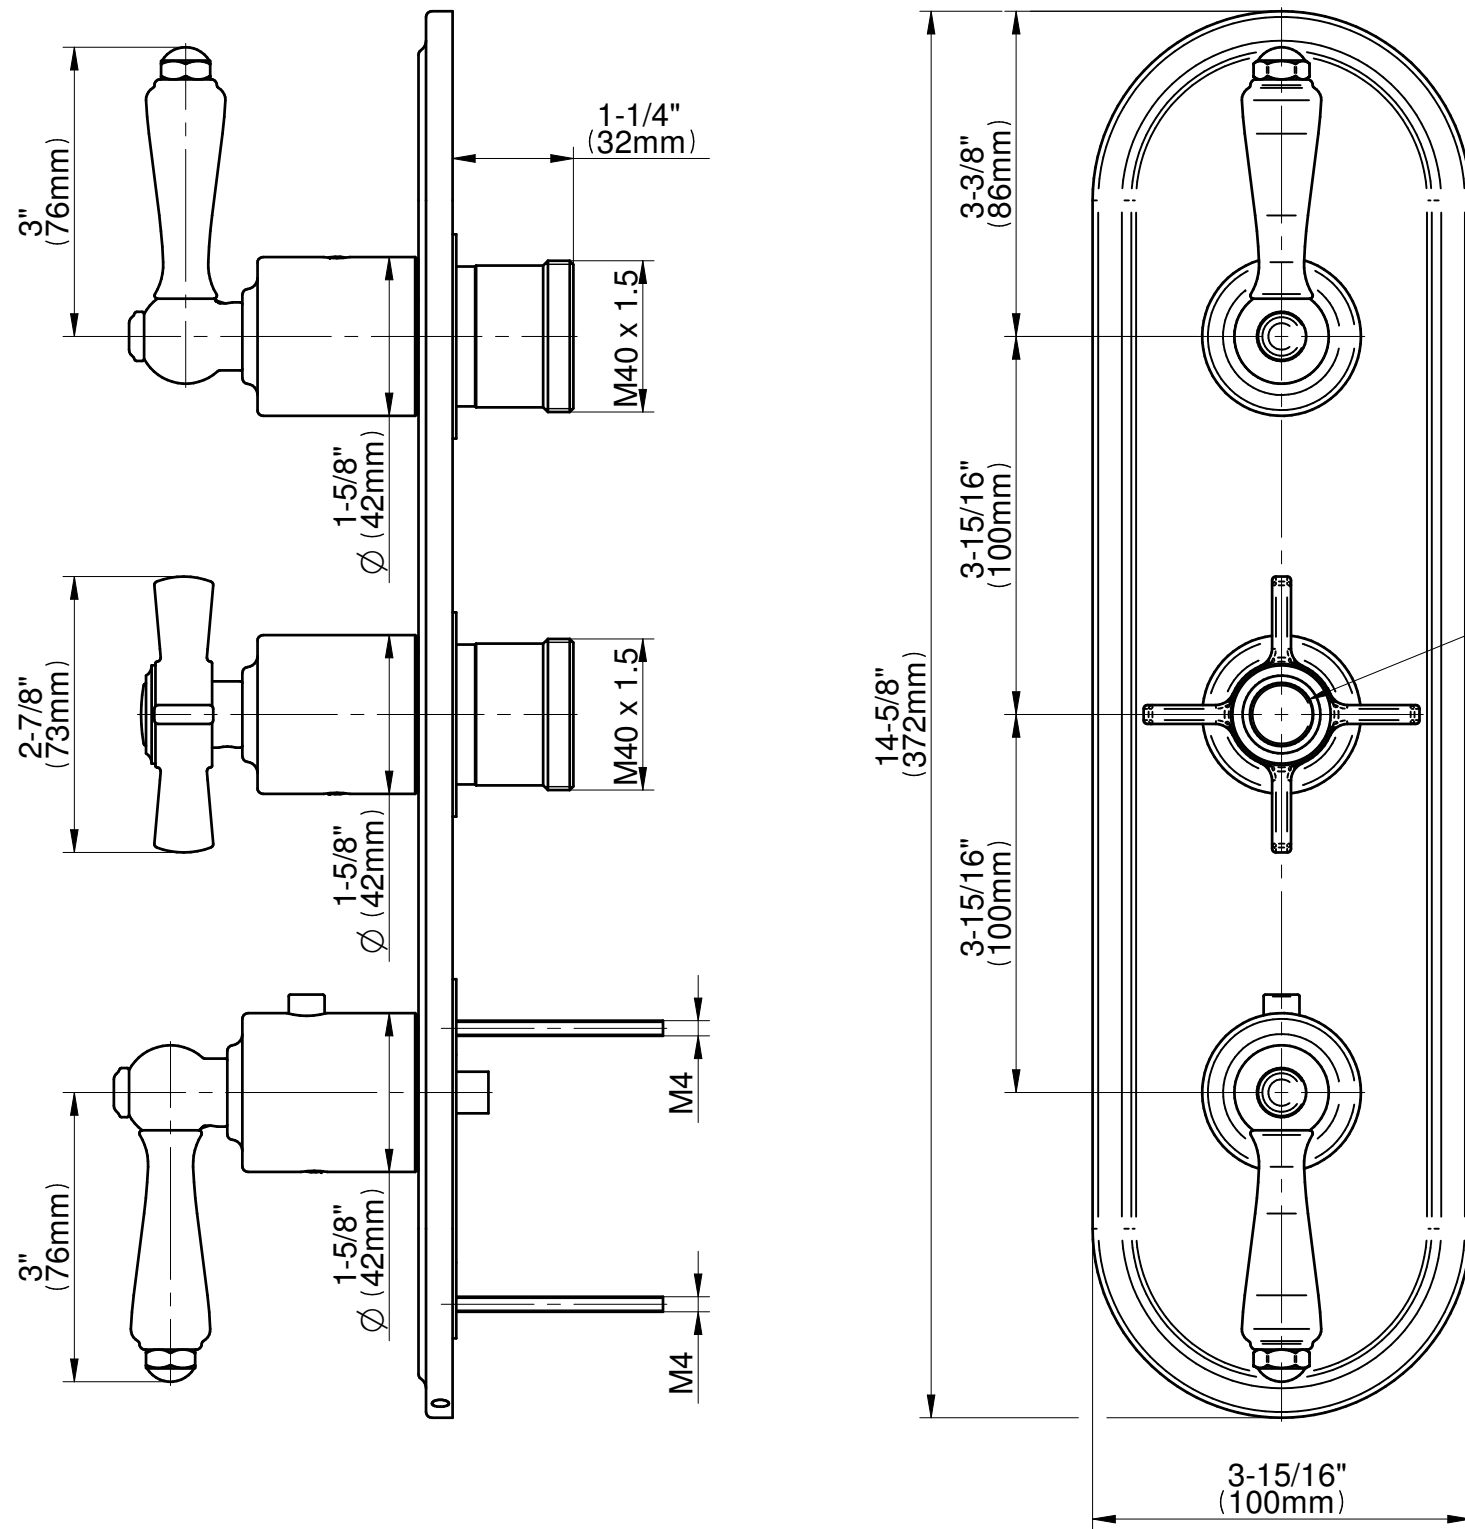

G-8087-ALM48C16-T

Camden Series

White H/C and finished metal inserts included