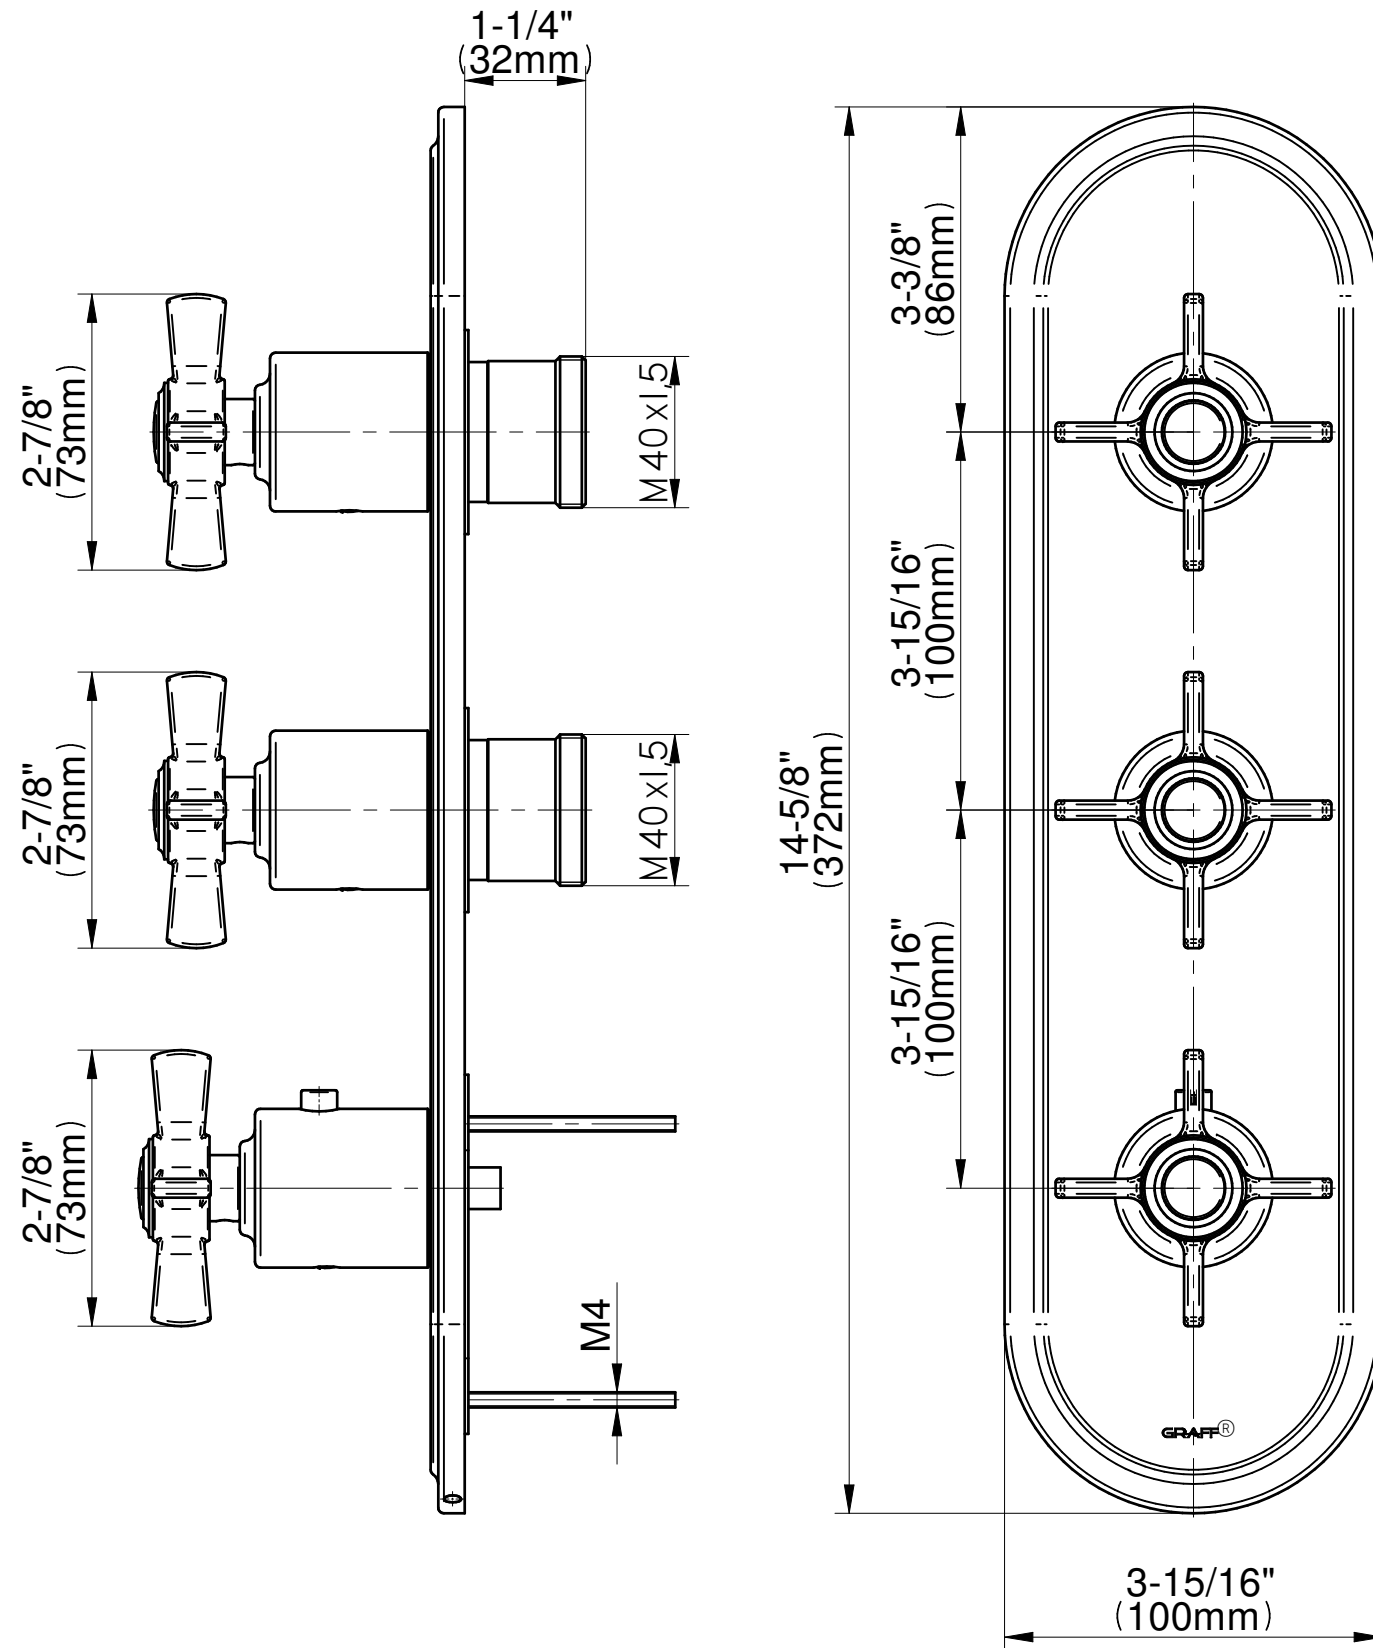

G-8087-C16E0-**-T

Camden Series

GRAFF[®]
Art of Bath