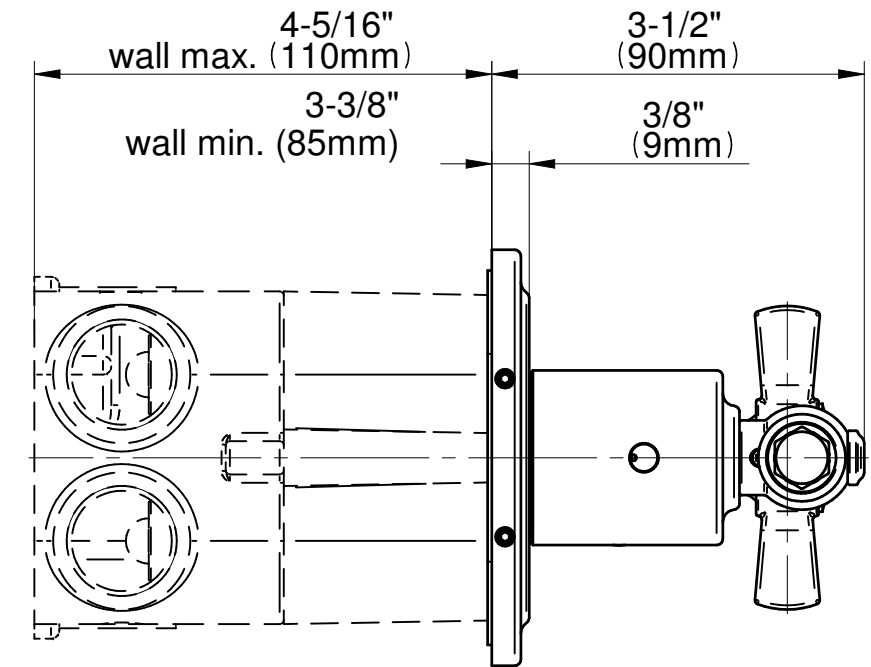

G-8087H-ALM48C16-T

Camden Series

GRAFF[®]
Art of Bath