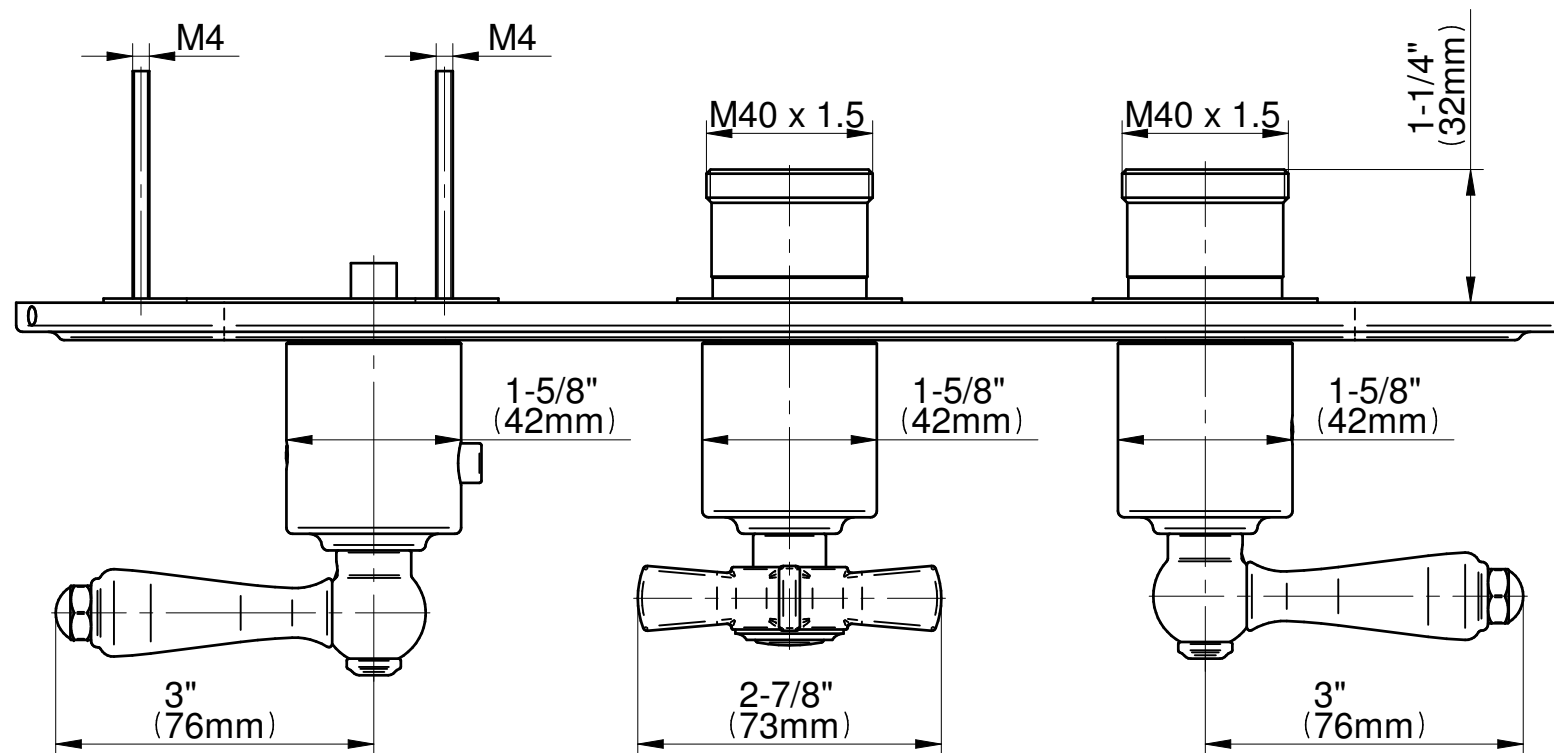

G-8087H-ALM48C16-T

Camden Series

GRAFF[®]
Art of Bath