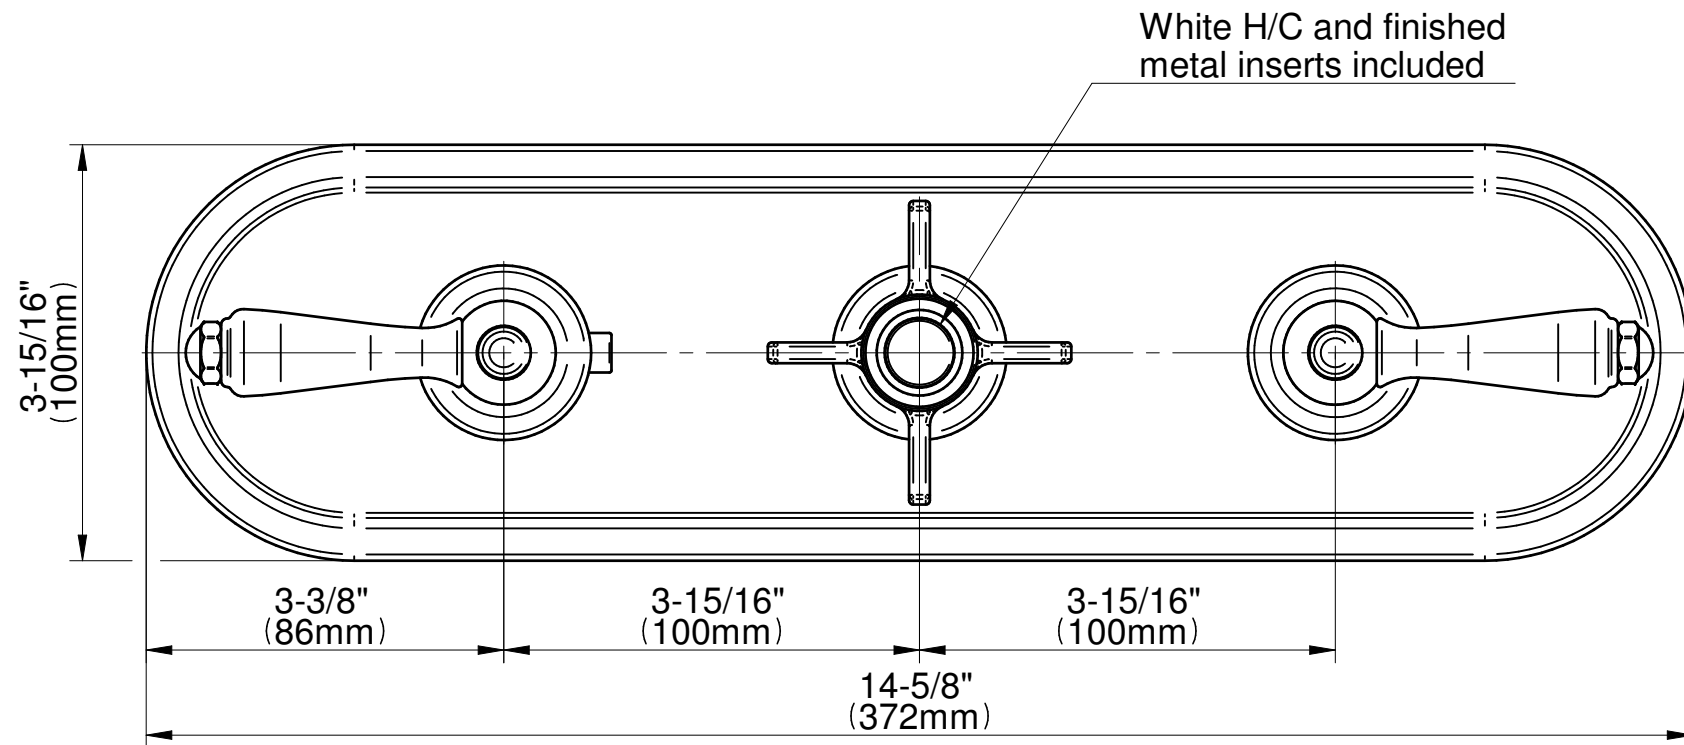

G-8087H-ALM48C16-T

Camden Series

GRAFF[®]
Art of Bath