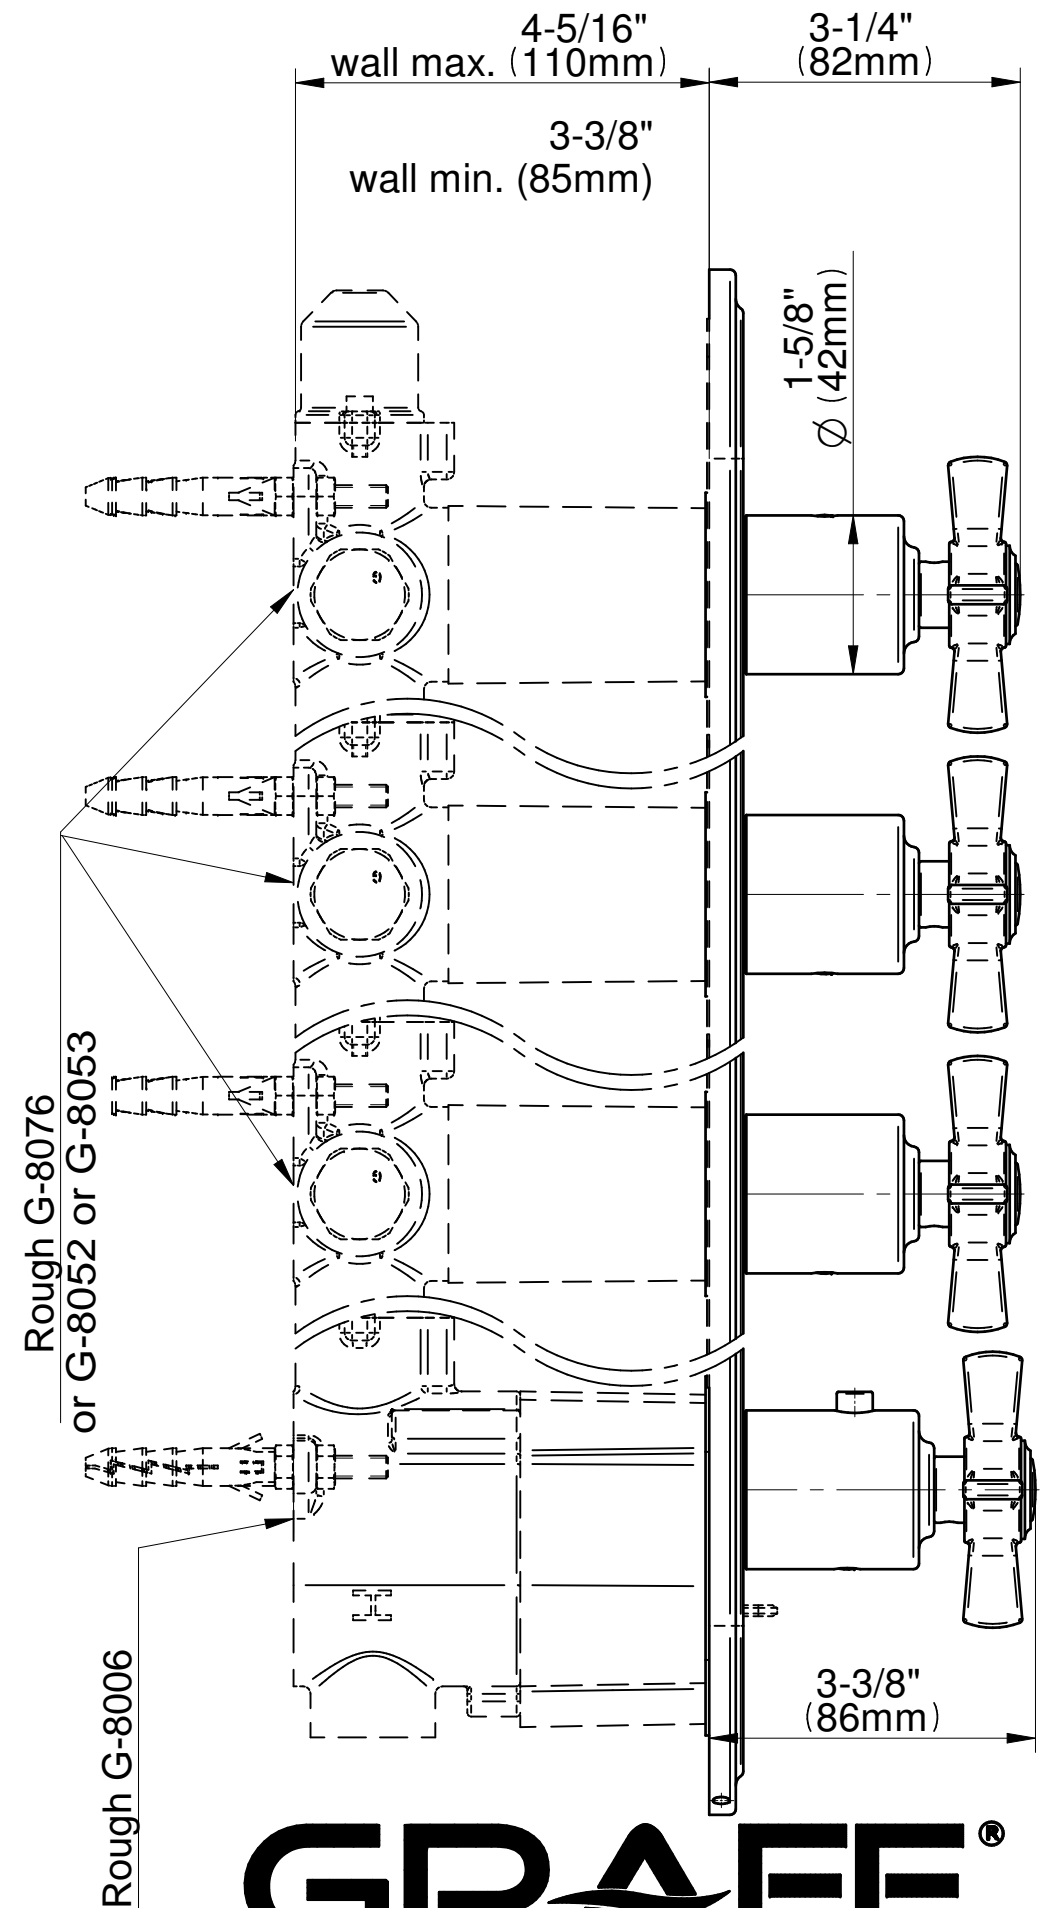

# G-8088-C16E0-\*\*-T

## Camden Series

**GRAFF**<sup>®</sup>  
Art of Bath