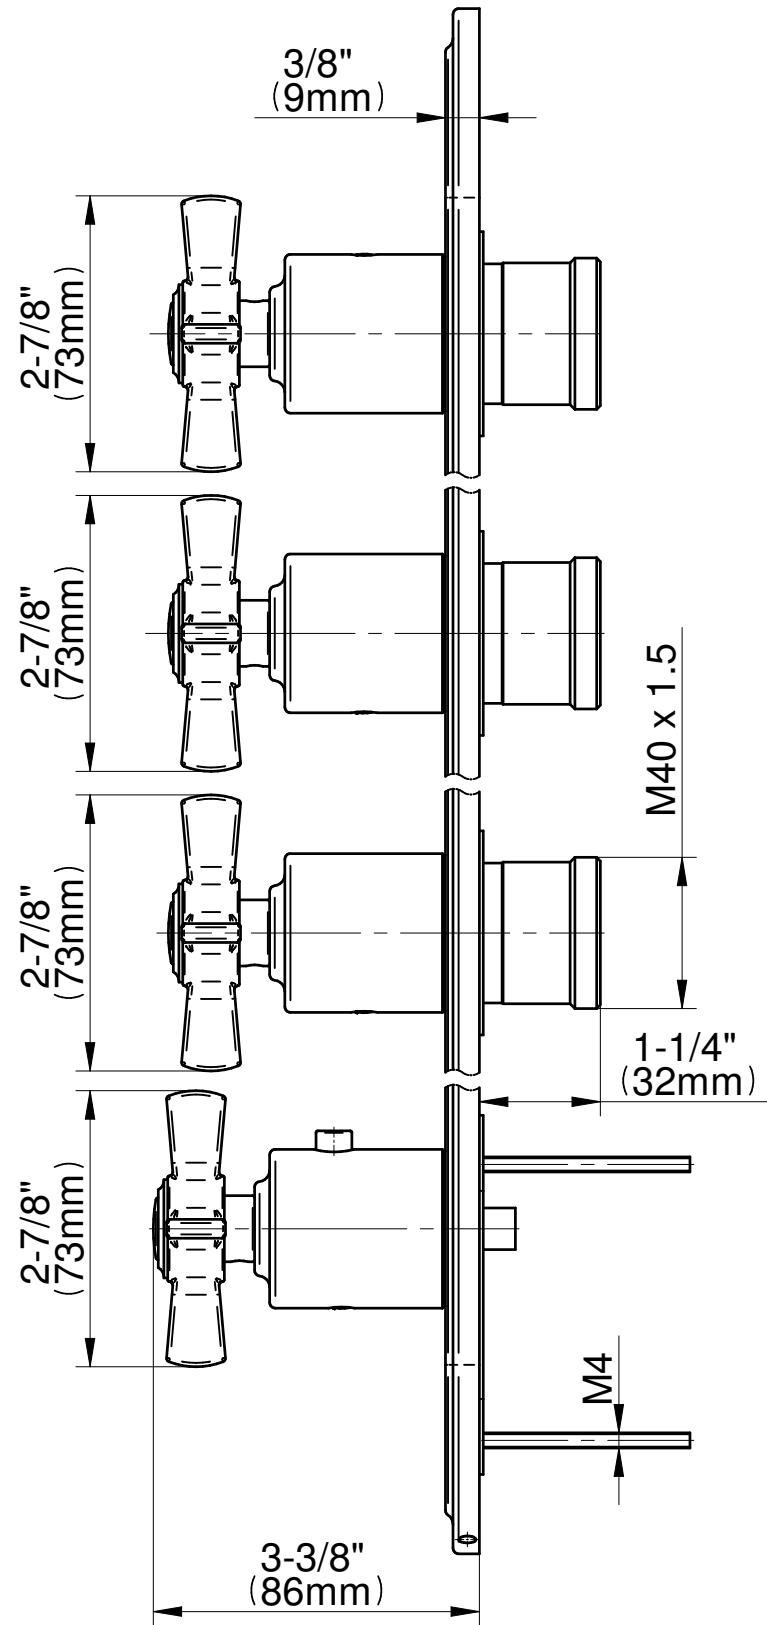

# G-8088-C16E0-\*\*-T

## Camden Series

**GRAFF**<sup>®</sup>  
Art of Bath