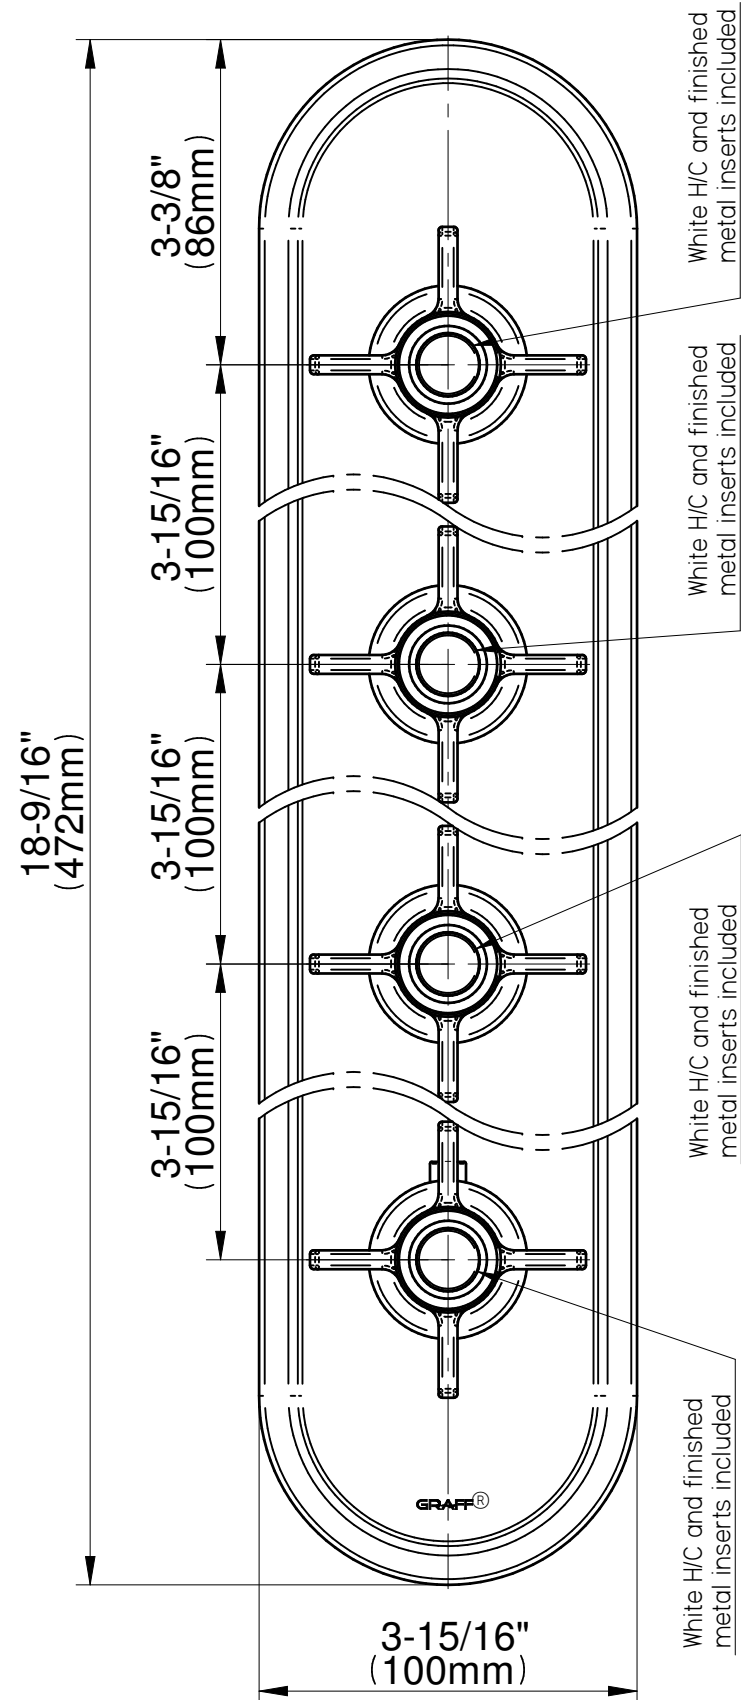

# G-8088-C16E0-\*\*-T

## Camden Series

**GRAFF**<sup>®</sup>  
Art of Bath