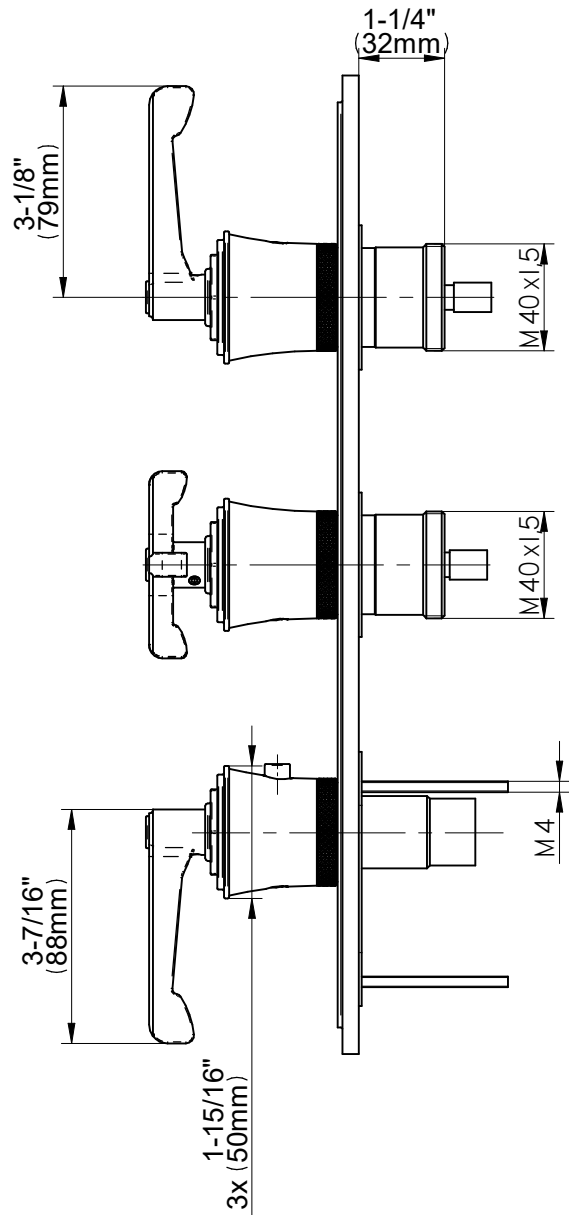

# G-8178-ALM60C20-T

## VIGNOLA Series

**GRAFF**<sup>®</sup>  
Art of Bath