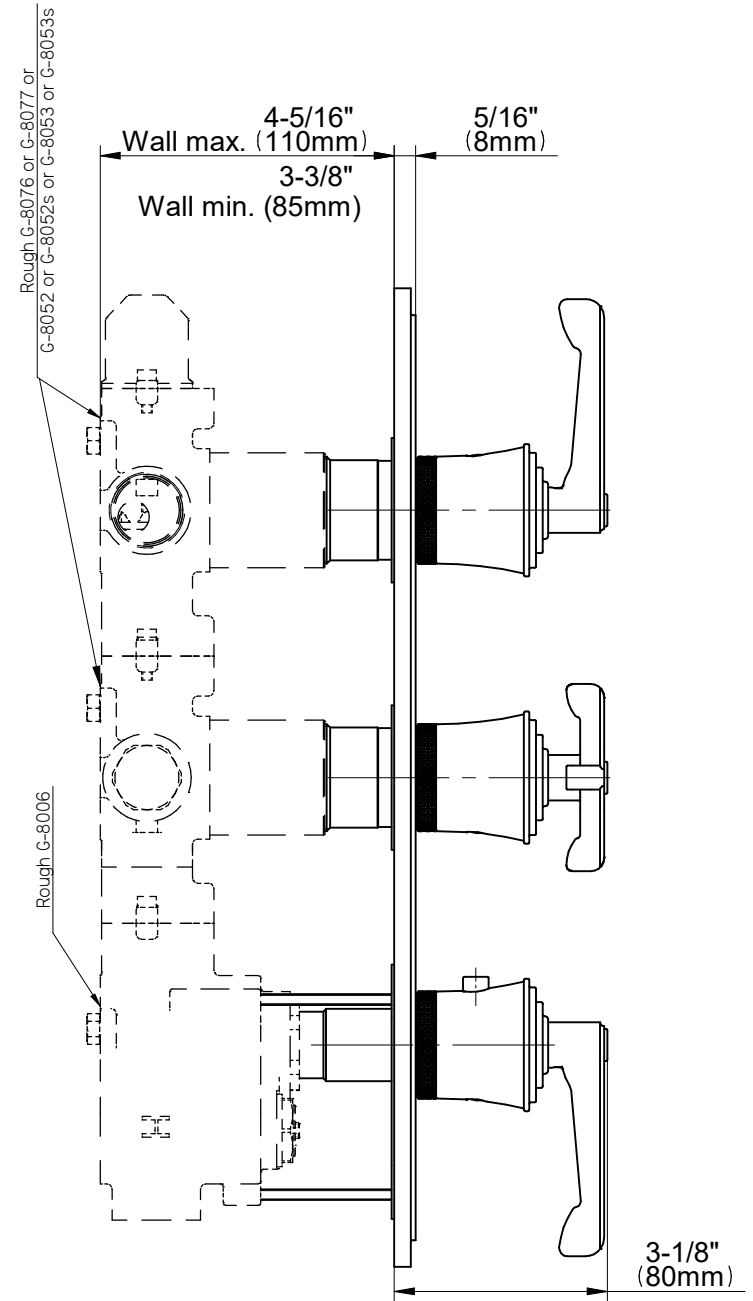

# G-8178-ALM60C20-T

## VIGNOLA Series

**GRAFF**<sup>®</sup>  
Art of Bath