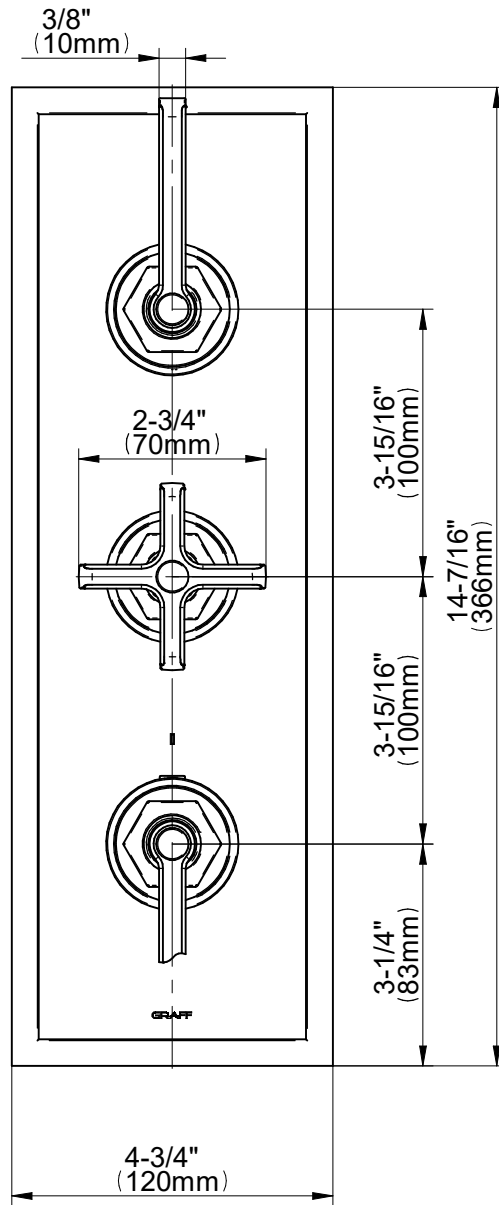

G-8178-ALM60C20-T

VIGNOLA Series

GRAFF®
Art of Bath