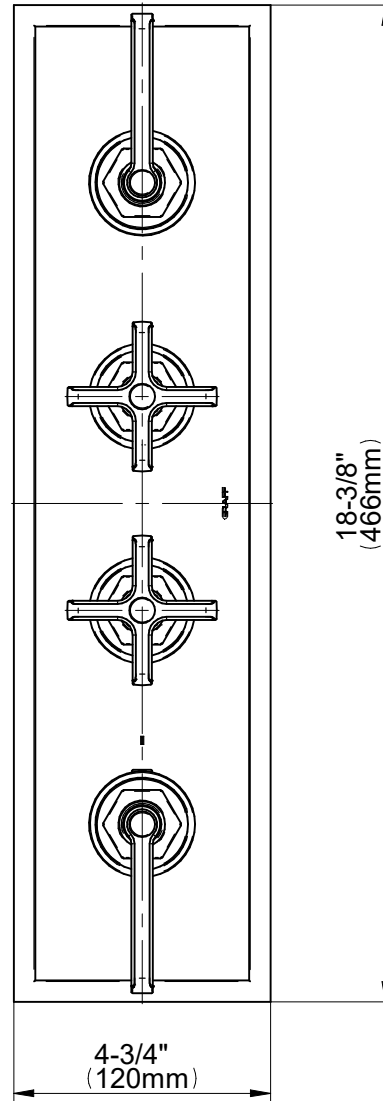

G-8179HH-ALM60C20-T

VIGNOLA Series

GRAFF[®]
Art of Bath