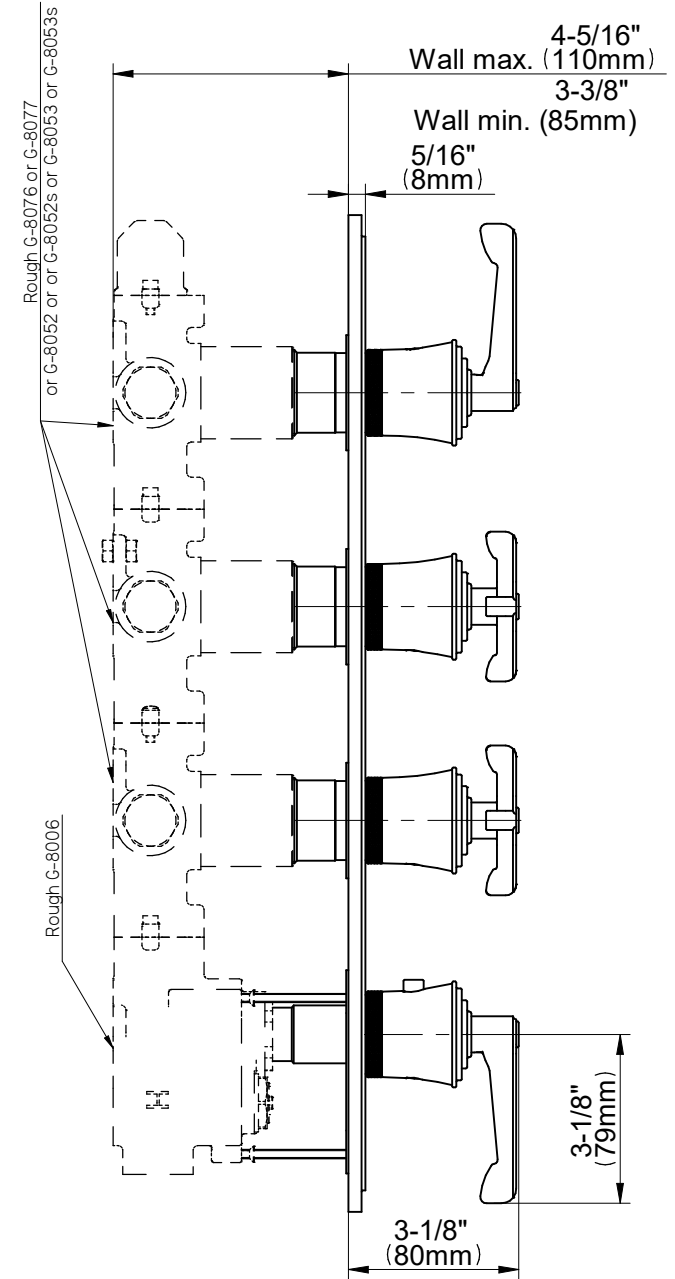

G-8179HH-ALM60C20-T

VIGNOLA Series

GRAFF[®]
Art of Bath