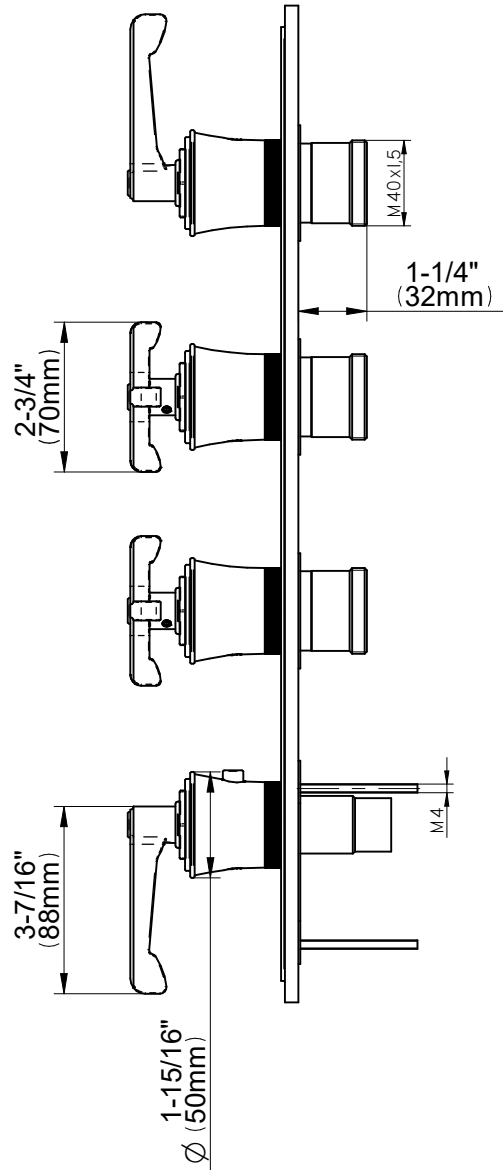

G-8179HH-ALM60C20-T

VIGNOLA Series

GRAFF[®]
Art of Bath