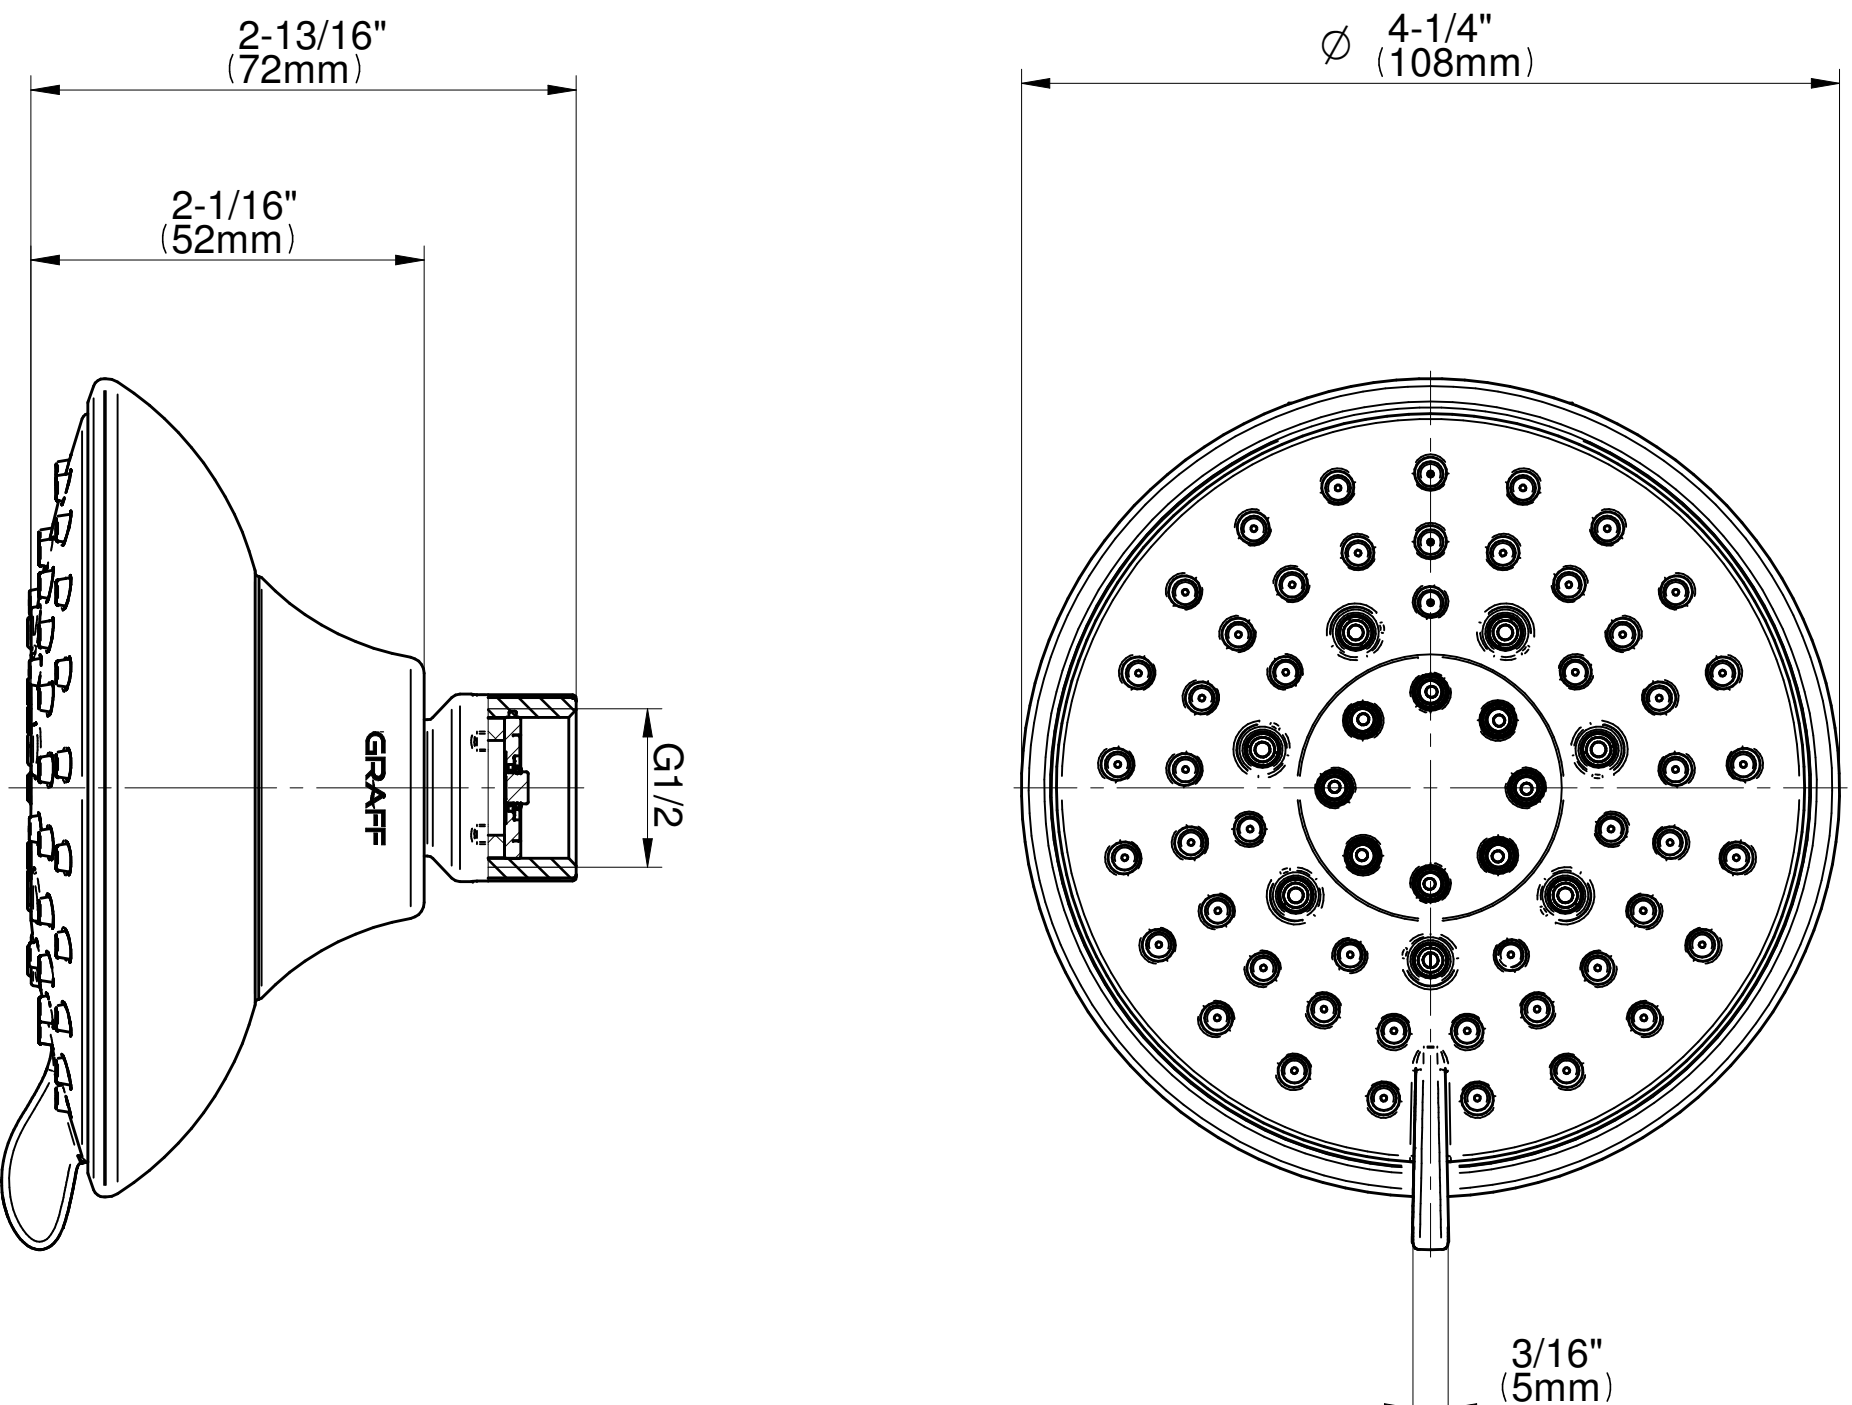

# G-8424

## Shower Components Series

**GRAF**  
CUTTING BOARD DESIGN