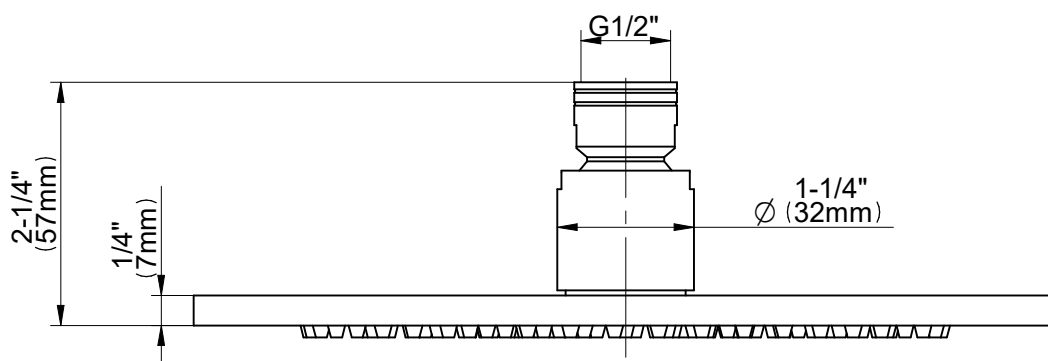

G-8449

Shower Head Series

GRAFF[®]
Art of Bath