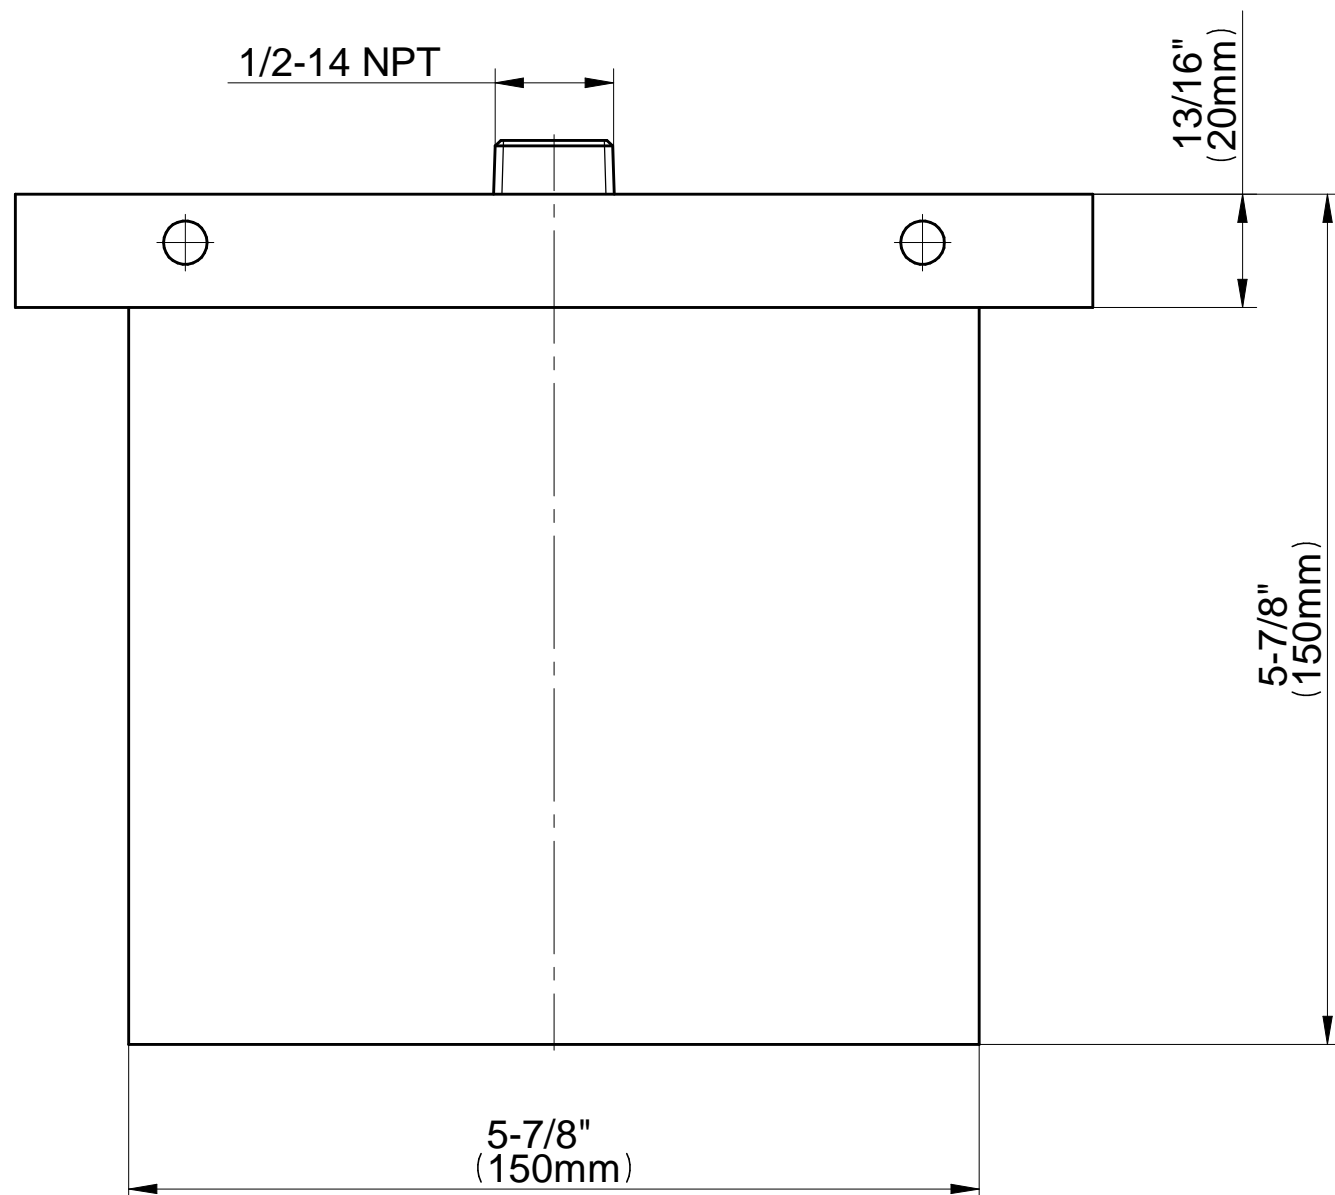

G-8577

AQUA-SENSE Series

Trajectory length diagram G-8577

Height of installation 47"

Trajectory length diagram G-8577

Height of installation 32"