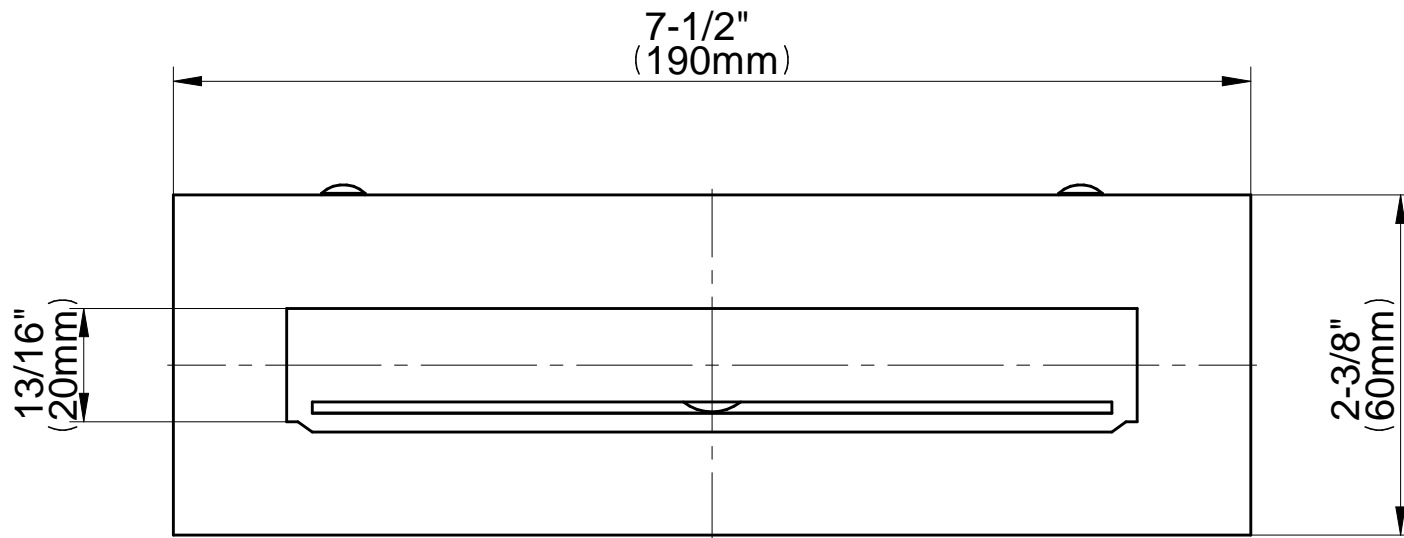

G-8577

AQUA-SENSE Series

Trajectory length diagram G-8577

Height of installation 47"

Trajectory length diagram G-8577

Height of installation 32"