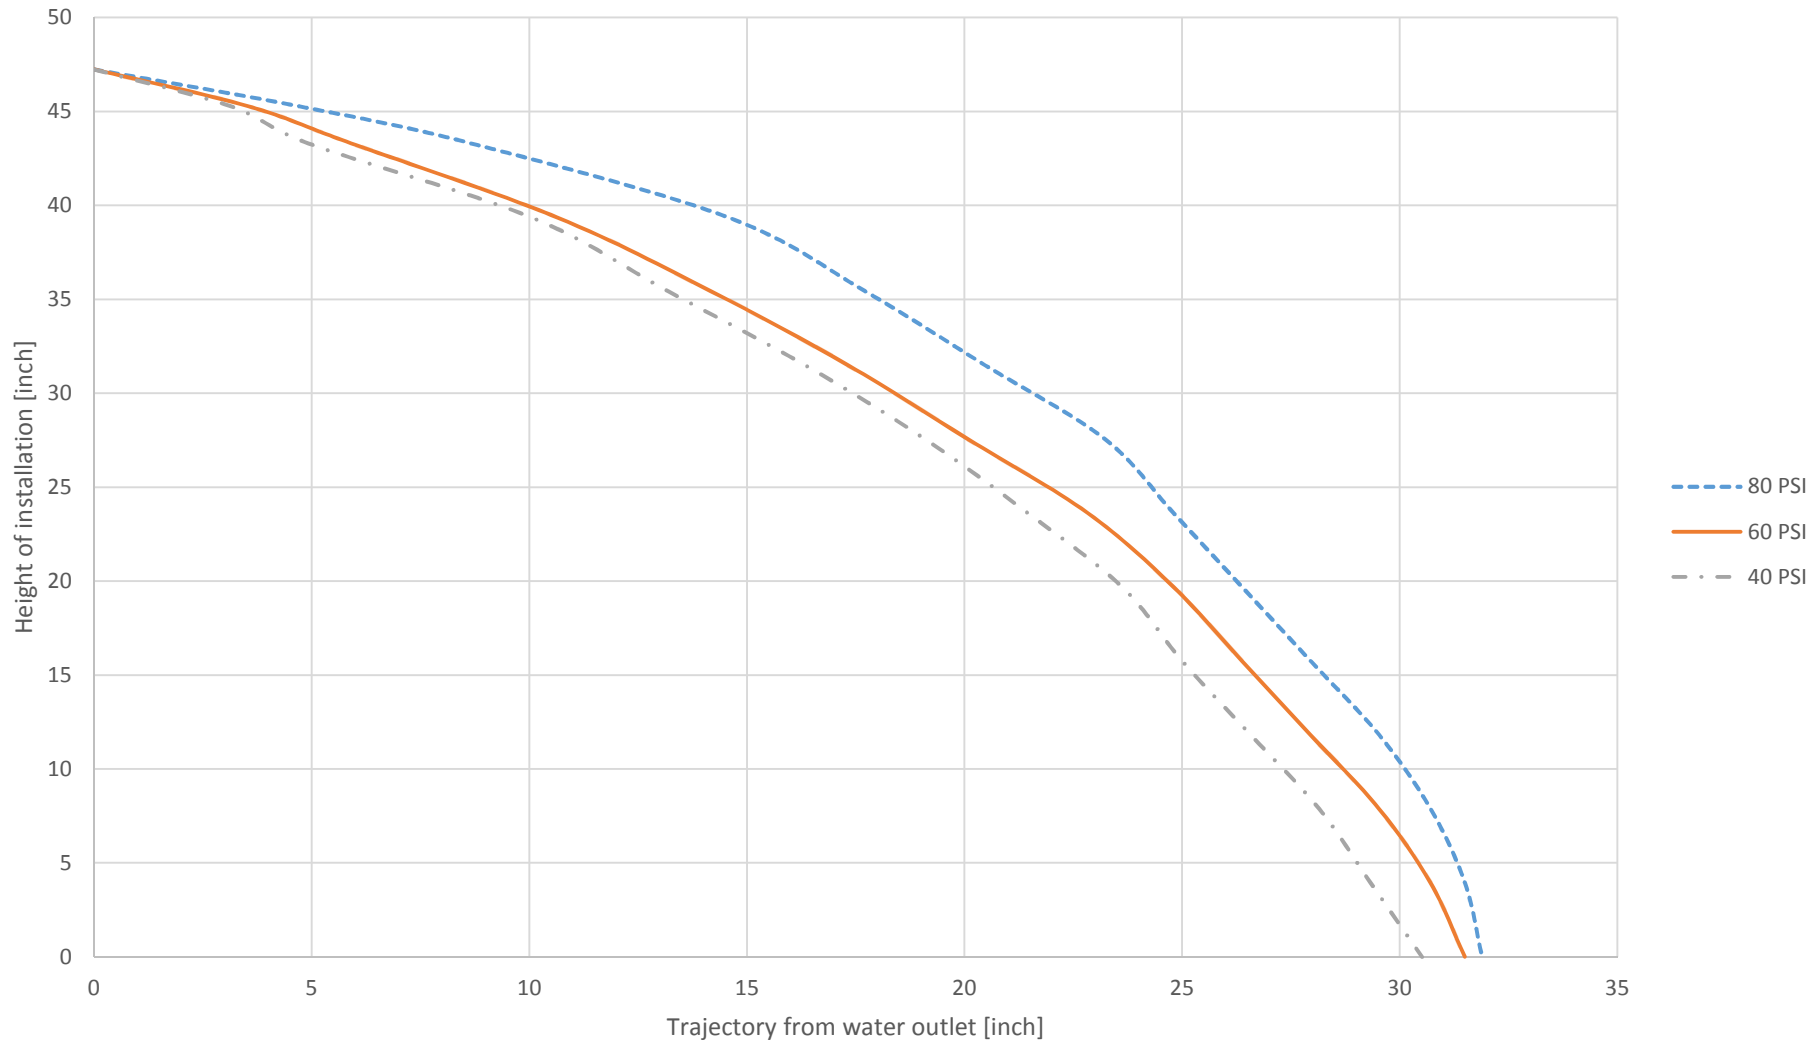

G-8577

AQUA-SENSE Series

Trajectory length diagram G-8577

Height of installation 47"

Trajectory length diagram G-8577

Height of installation 32"