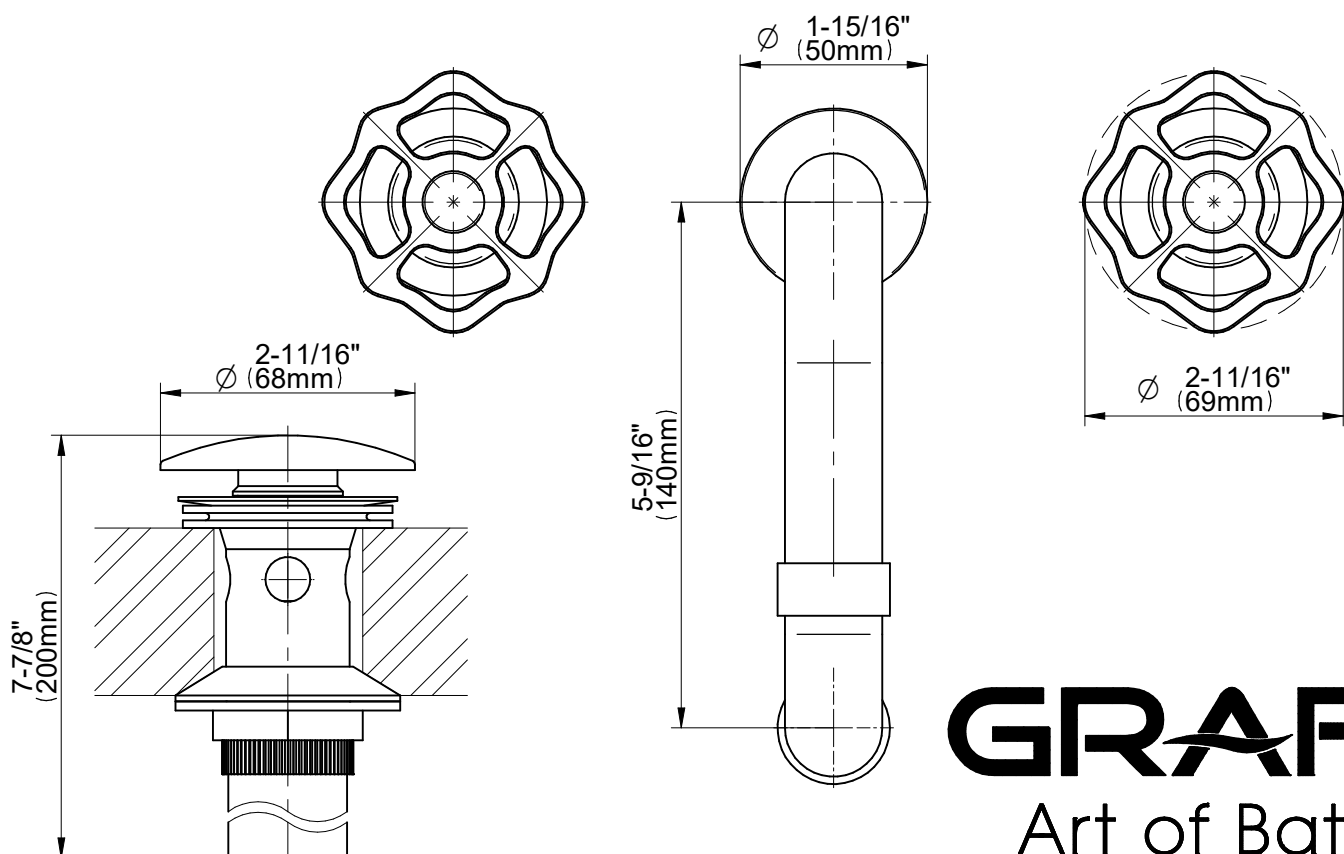

GN-11310-C18B

Vintage Series

GRAFF[®]
Art of Bath