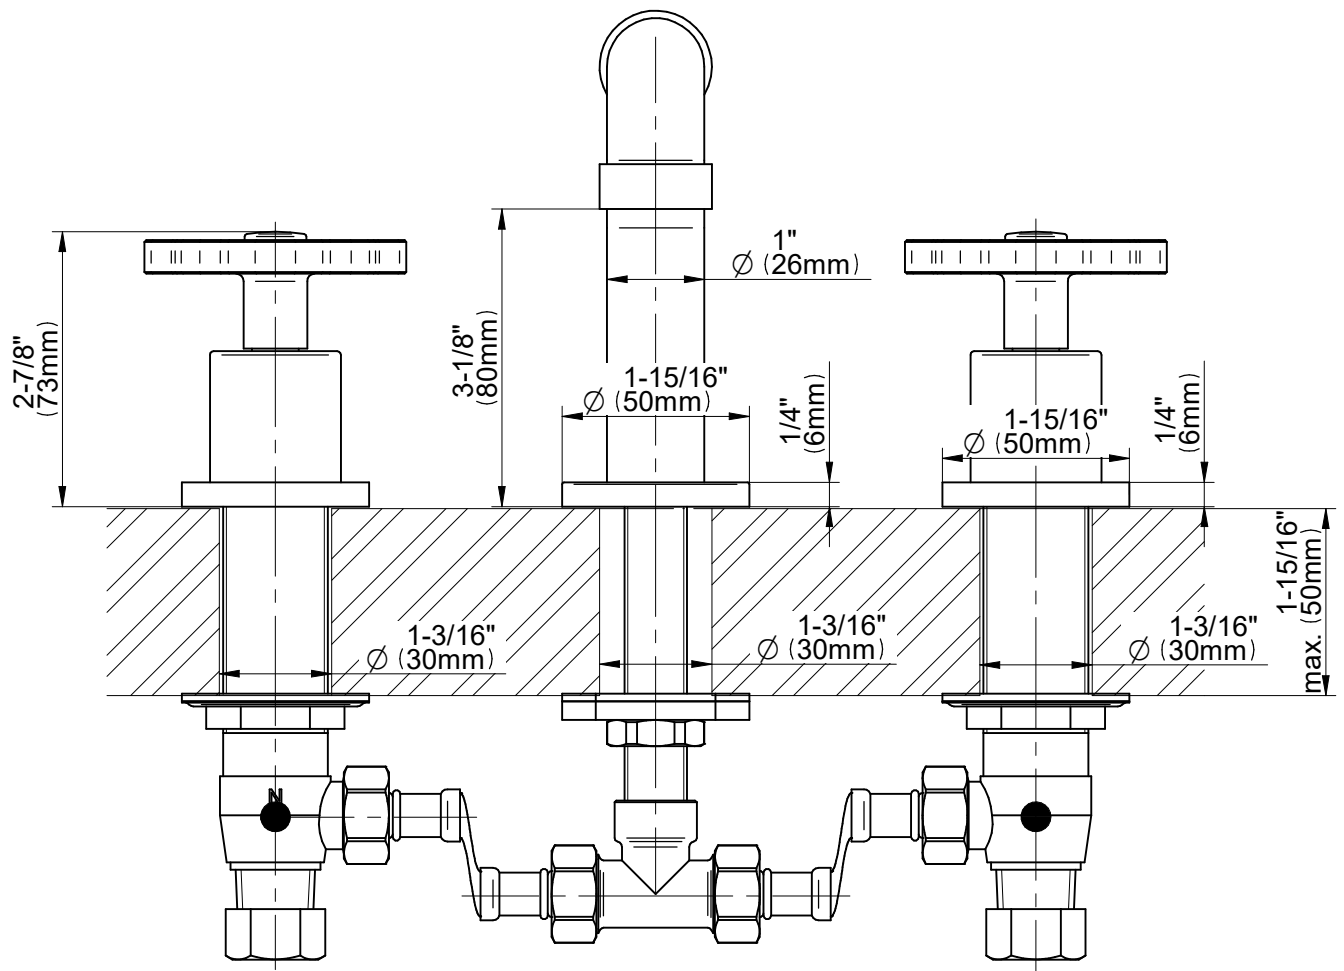

GN-11310-C18B

Vintage Series

GRAFF[®]
Art of Bath