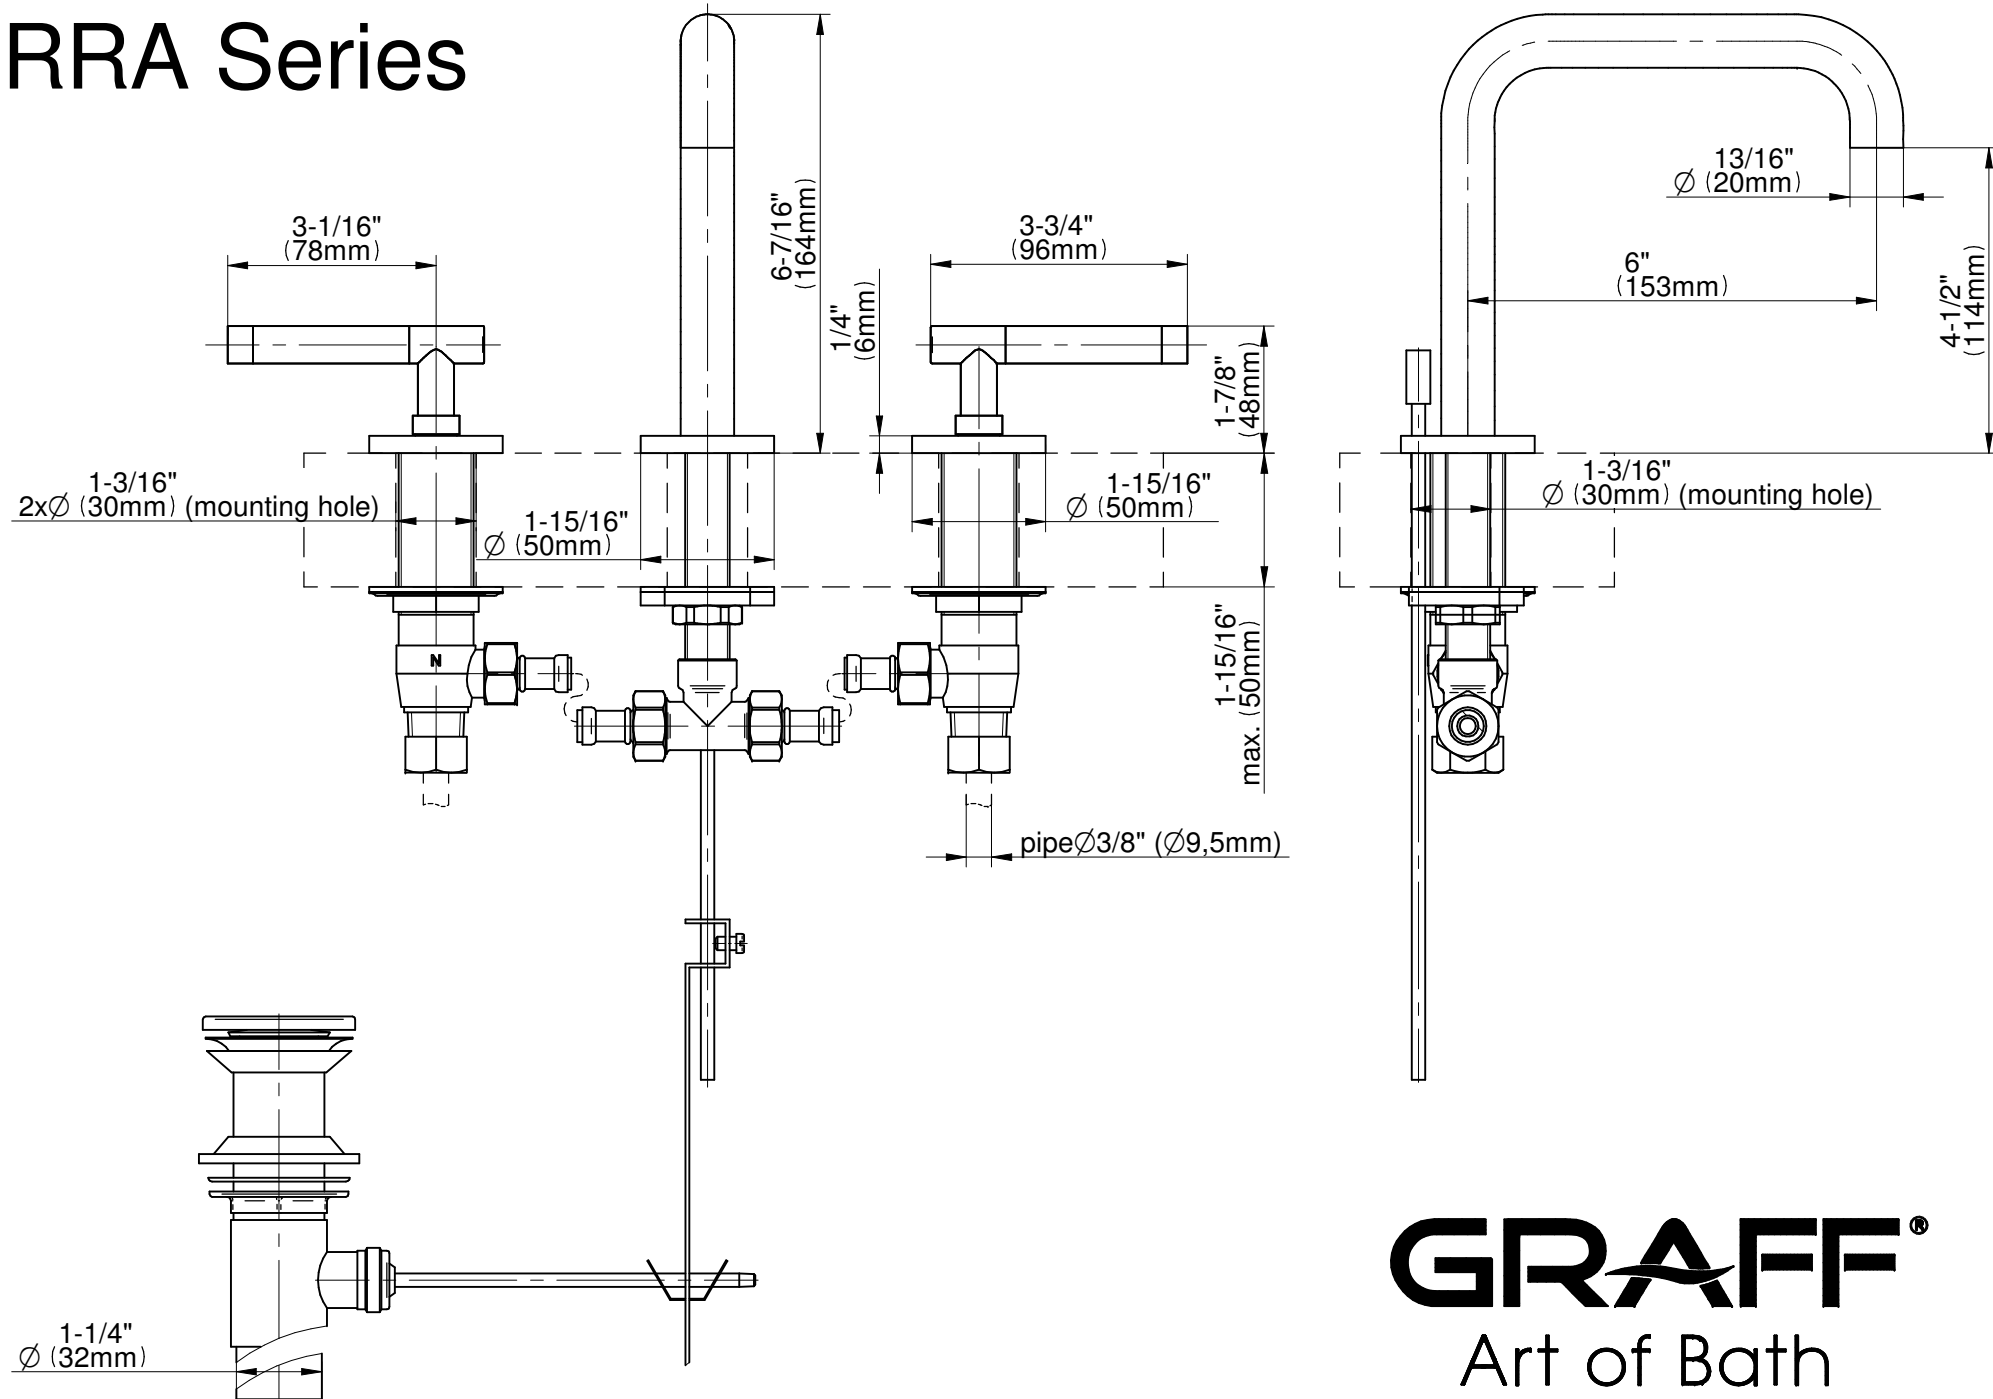

# GN-6711-LM62B

## TERRA Series

**GRAFF®**  
Art of Bath