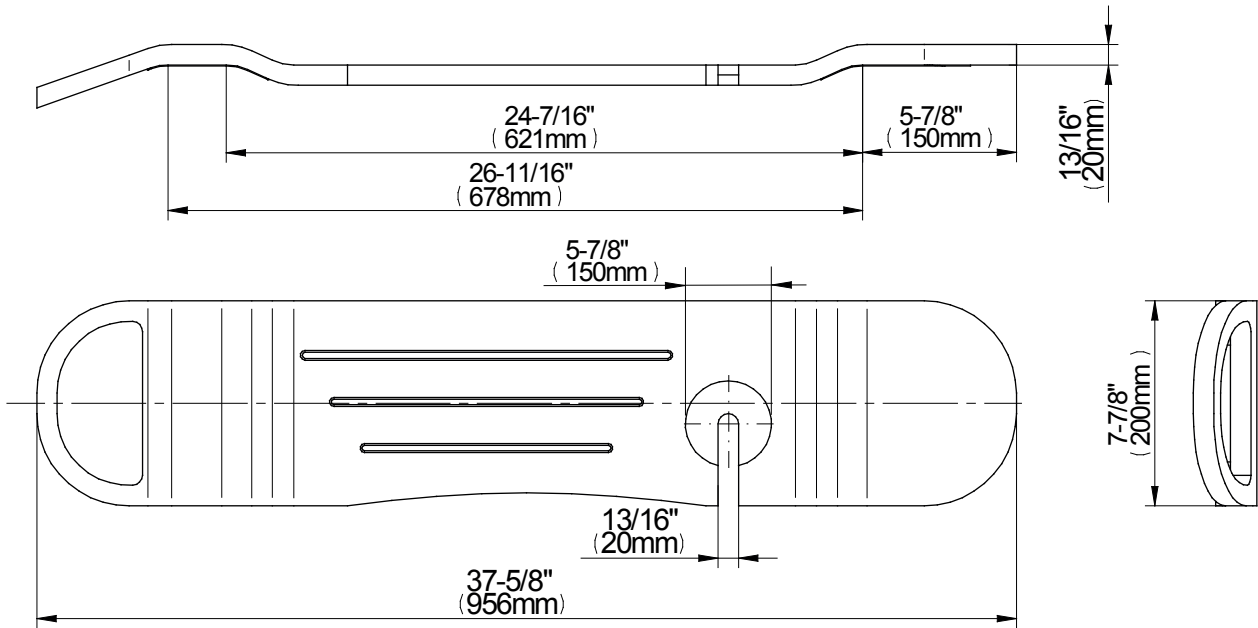

ESPAÑOL

Modelo **SHE91**

**Bathtub shelf in beech wood
Estante en madera de haya para bañera**

CLEANING AND MAINTENANCE RULES • NORMAS DE LIMPIEZA Y MANTENIMIENTO

ENGLISH

ESPAÑOL

1. Dedicated design for TEPHI bathtub.
2. Do not use sharp or hard objects to avoid damage to the surface.
3. Bath and body care products that contain algae, highly concentrated essential oils or comparable substances may discolour the shelf.
4. The shelf should be cleaned with water and mild soap.
5. Do not expose to sunlight.
6. Do not sit on the shelf.
7. Do not immerse in water exceeding 122F.
8. Do not leave the shelf submerged overnight.