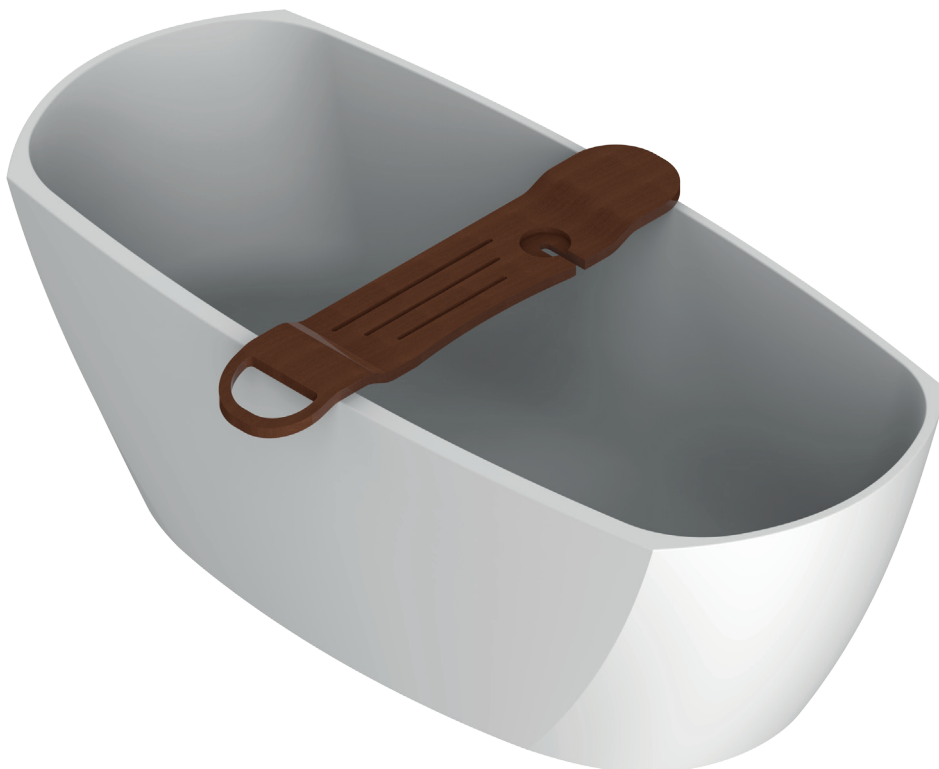

ESPAÑOL

Modelo **SHE91**

**Bathtub shelf in beech wood
Estante en madera de haya para bañera**

CLEANING AND MAINTENANCE RULES • NORMAS DE LIMPIEZA Y MANTENIMIENTO

ENGLISH

ESPAÑOL

1. Dedicated design for TEPHI bathtub.
2. Do not use sharp or hard objects to avoid damage to the surface.
3. Bath and body care products that contain algae, highly concentrated essential oils or comparable substances may discolour the shelf.
4. The shelf should be cleaned with water and mild soap.
5. Do not expose to sunlight.
6. Do not sit on the shelf.
7. Do not immerse in water exceeding 122F.
8. Do not leave the shelf submerged overnight.