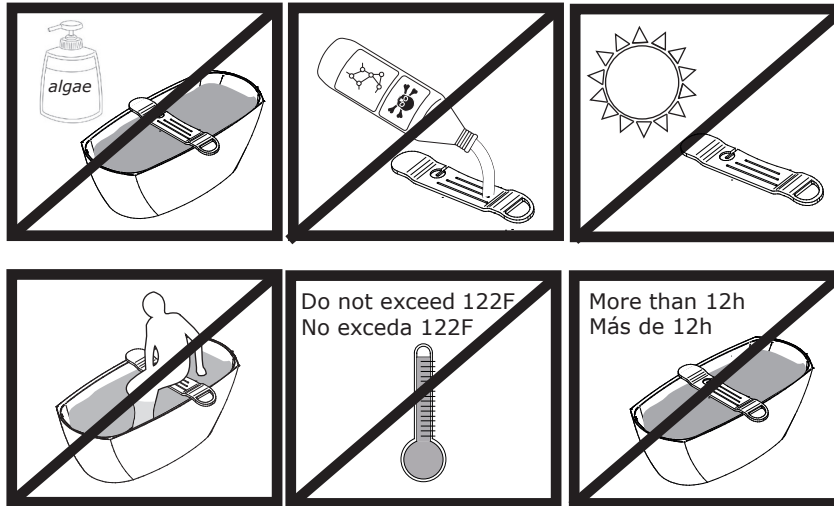

CLEANING AND MAINTENANCE RULES • NORMAS DE LIMPIEZA Y MANTENIMIENTO

ENGLISH

ESPAÑOL

1. Dedicated design for TEPHI bathtub.
2. Do not use sharp or hard objects to avoid damage to the surface.
3. Bath and body care products that contain algae, highly concentrated essential oils or comparable substances may discolour the shelf.
4. The shelf should be cleaned with water and mild soap.
5. Do not expose to sunlight.
6. Do not sit on the shelf.
7. Do not immerse in water exceeding 122F.
8. Do not leave the shelf submerged overnight.

1. Diseño exclusivo para bañera TEPHI.
2. No utilice objetos duros o punzantes para evitar daños a la superficie.
3. Los productos de baño y para el cuidado del cuerpo que contienen algas, aceites esenciales altamente concentrados o sustancias similares pueden decolorar el estante.
4. Se debe limpiar el estante con agua y jabón suave.
5. No lo exponga a la luz solar.
6. No siéntese en el estante.
7. No sumerja en agua con temperatura superior a 122F.
8. No deje el estante sumergido durante toda la noche.

WARRANTY • GARANTÍA

ENGLISH

ESPAÑOL

Warranty conditions and warranty registration card are outlined on a separate sheet.

Las condiciones de la garantía y la tarjeta del registro de la garantía se encuentran en una pagina separada.

**HOTLINE FOR HELP
NUMERO DE EMERGENCJA**

For toll-free information and answers to your questions, call:
Llame sin costo para obtener informacion y respuestas a sus preguntas:

1 - 800 - 954 - GRAF (4723)

www.graff-faucets.com

All dimensions and drawings are for reference only. For details, please refer to actual products.
Todas las dimensiones y dibujos sirven únicamente de referencia. Para consultar detalles, ver los productos.