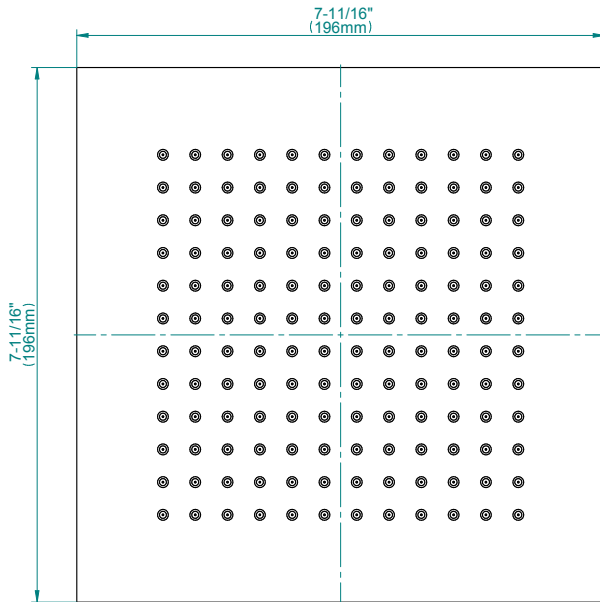

Code Compliance

- CALGreen

Warranty

- Limited lifetime warranty

For complete warranty information go to www.graff-designs.com/en-nam/warranty