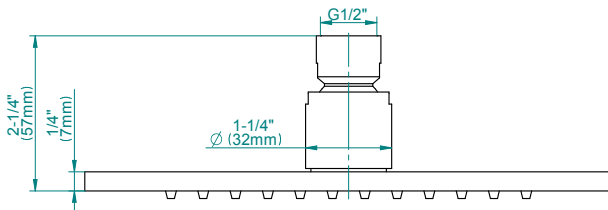

Code Compliance

- CALGreen

Warranty

- Limited lifetime warranty

For complete warranty information go to www.graff-designs.com/en-nam/warranty