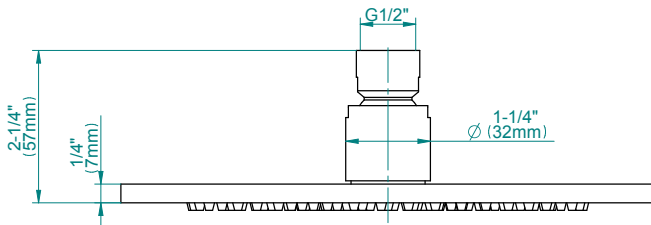

Code Compliance

- CALGreen

Warranty

- Limited lifetime warranty

For complete warranty information go to www.graff-designs.com/en-nam/warranty