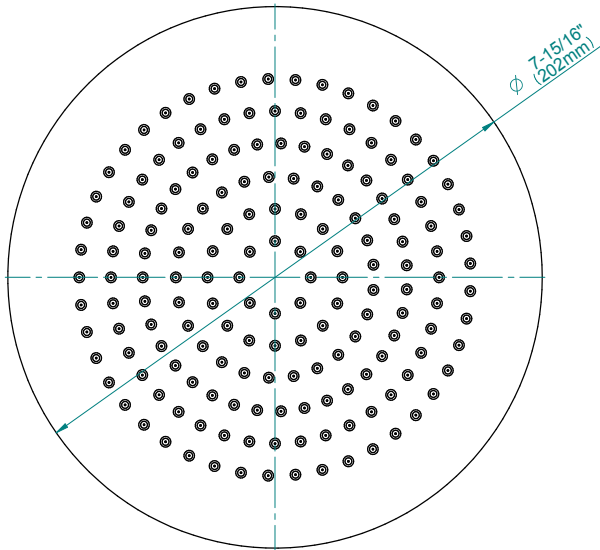

Code Compliance

- CALGreen

Warranty

- Limited lifetime warranty

For complete warranty information go to www.graff-designs.com/en-nam/warranty