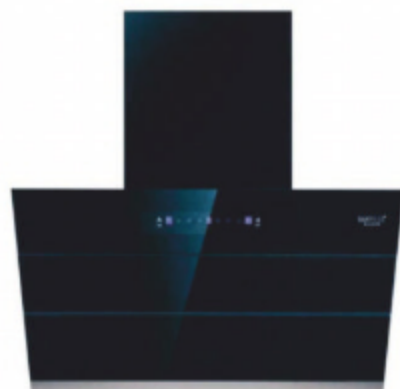

'BRASS BAR TAP WITH PORCELAIN LEVER FROM THE WINSLOW COLLECTION, BRODWARE

'JOYSTICK' (ARC-CHR-87011B) BASIN MIXER, JAGUAR GROUP

'QB2311120' BASIN MIXER FROM THE F-COURBE SERIES, QUEO

'ZP1265' FAUCET FROM THE ISY COLLECTION, ZUCCHETTI, INTERSEKT

SINGLE-LEVER PROGRESSIVE WASHBASIN MIXER FROM THE MOD+ COLLECTION, GRAFF

'ZTDKIDPSN55' X SERIES DOUBLE WALL OVEN, GE APPLIANCES

'HALLVIKEN' SINK, IKEA

'MIRACLE 90' CHIMNEY, CARYSIL

'IVA 80-4' GAS HOB WITH FOUR 80-CENTIMETRE BRASS BURNERS AND SOFT-TOUCH METAL KNOBS, HÄFELE

'LOGICA CELATA' BAR AND KITCHEN, VALCUCINE

'58770-IN' PROFESSIONAL 1,400-WATT JUICER, MIXER AND GRINDER HAMILTON BEACH