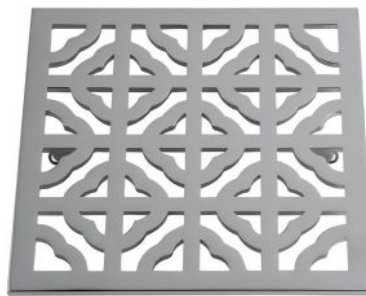

## **Dressage Free-Standing Vanity, Graff**

A sawhorse base in solid walnut adds artisanal appeal to this compact vanity, which can be specified with an array of functional modules, including a washbasin, shelf, tray, towel hook, rotatable mirror, and soft-close drawers. Offered with DuPont Corian surfacing. [graff-faucets.com](http://graff-faucets.com)

## **Petal Decorative Drain, Rohl**

Geometric patterning on these flush-mounted, solid brass decorative drain covers adds a touch of detail to shower floors. Petal (shown) is one of four new, 5-inch-square designs. Finishes include polished chrome and nickel, brass, and bronze. [rohlhome.com](http://rohlhome.com)

## **Cerclo, Inbani**

The edges of Cerclo, one of three new Corian sinks from the Spanish bath manufacturer, measure just 12mm thick. The oval, rectangular, and circular (shown) units can be top- or undermounted and specified with a matching valve. Finished in matte white. [inbani.com](http://inbani.com)