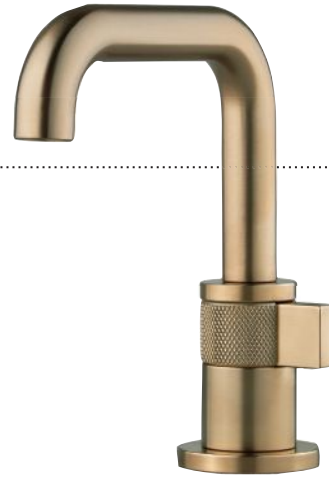

## **Dressage Free-Standing Vanity, Graff**

A sawhorse base in solid walnut adds artisanal appeal to this compact vanity, which can be specified with an array of functional modules, including a washbasin, shelf, tray, towel hook, rotatable mirror, and soft-close drawers. Offered with DuPont Corian surfacing. [graff-faucets.com](http://graff-faucets.com)

## **Petal Decorative Drain, Rohl**

Geometric patterning on these flush-mounted, solid brass decorative drain covers adds a touch of detail to shower floors. Petal (shown) is one of four new, 5-inch-square designs. Finishes include polished chrome and nickel, brass, and bronze. [rohlhome.com](http://rohlhome.com)

## **Cerclo, Inbani**

The edges of Cerclo, one of three new Corian sinks from the Spanish bath manufacturer, measure just 12mm thick. The oval, rectangular, and circular (shown) units can be top- or undermounted and specified with a matching valve. Finished in matte white. [inbani.com](http://inbani.com)

## **Litze, Brizo**

Bauhaus-inspired forms and accents like teak wood and textural knurling elevate this collection of bath fixtures and fittings whose name, Litze ("braid" in German), speaks to its subtle details. Available in chrome, nickel, and gold finishes. [brizo.com](http://brizo.com)