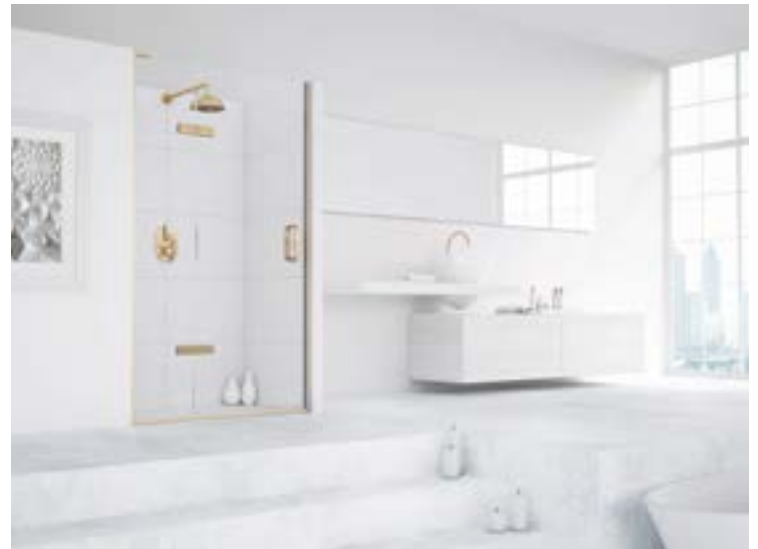

PRODUCTS

April 2016

The following pages feature a selection of products that are currently available across the design market, from large-scale commercial brands to smaller independent studios and individual designers

Our Product of the Month is the Lantern lamp by Hop Design found on page 121

All of the items featured on these pages can also be found in the Products section on our website, www.iconeye.com

↓ Amtico

Easy to specify, install and maintain, LVT flooring is the ideal choice for commercial projects. The Amtico Signature collection is trusted amongst industry professionals for both its technical and aesthetic qualities. Signature has an extensive product offering, with Wood, Stone and Abstract designs. With a generous wear layer, Signature doesn't just look good; it also performs to the highest durability and maintenance standards. Amtico Signature helps create a vision for a variety of commercial sectors, working closely with architects and designers to meet the demands of commercial environments.

amtico.com

↑ Matki

Introducing the luxurious new Brushed Gold finish from Matki – utterly indulgent, this addition to the EauZone Plus Collection and Swadling Brassware brings a level of warmth to the bathroom. Streamlined and highly architectural, Matki's accessories incorporate innovative technologies including the advanced thermostatic valve developed by Swadling (a Matki Company) to give accurate temperatures/ high flow rate. Many of Matki's shower valves offer the option of "dual control" mixers, allowing control of the flow and temperature of water from both inside and outside the shower.

matki.co.uk

↓ GRAFF

The "Art of the Bath Gallery" is the new undertaking by GRAFF, making an appearance at Salone del Mobile. GRAFF's new proposals include a complete presentation for the shower area and versatile wellness program. The wellness program includes a new range of modular thermostatic sets for control of several water outlets and a new range of showerheads. The Aqua-Sense shower system provides a multimedia experience using a technological touchpad, while the Ametis Ring supplies various shower settings. GRAFF also offers a series of modern and classic freestanding washbasins and bathtubs.

graff-faucets.com