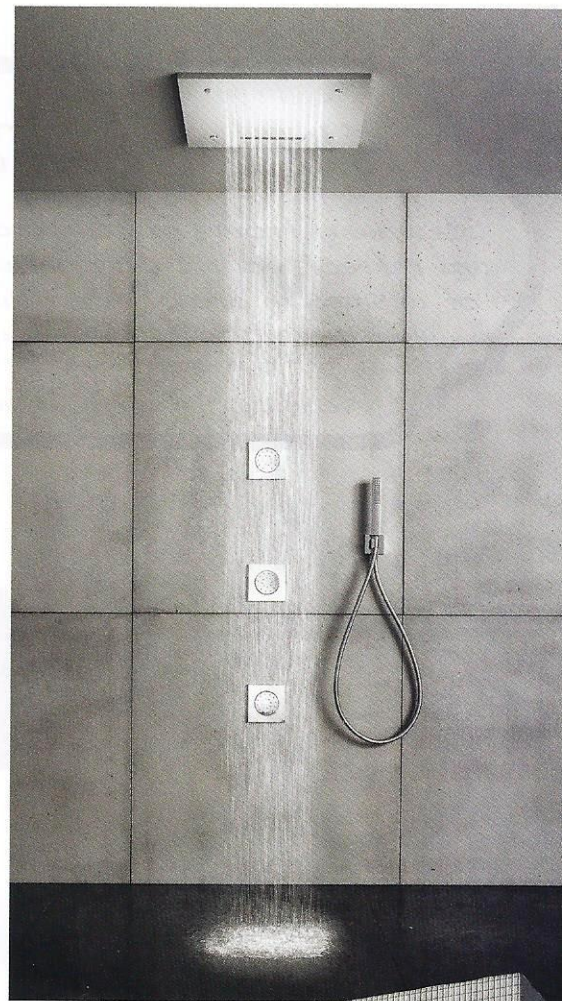

## Luxe Touch

*Update your bathroom spaces with a new collection of shower systems that not just hold up against daily use but also looks good for beautiful, high-end homes.*

Research: Keshia D'Souza

**Sleek Move**  
Croma Select S hand-shower, Hansgrohe

**Vision of Purity,**  
F-Aqua pura shower, Queo

**All Aglow**  
LED Overhead Shower, Hindware

**Simplify & Soothe**  
Ametis shower system by Graff, Etre Luxe

**Luxe Appeal**  
Amore solitaire gold shower panel, Hindware

development, phone and devices compatibility and automation has entered the space such as electronic washlets, electronic urinals, faucets, steam panels, chromotherapy lights, remote controlled bathtubs are all available now. What one can also see is that there are a lot of eco-conscious materials now in development.”

One of the biggest showroom in India housing luxury bathroom furniture as well is accessories is ED&P, and Executive Director, Radhika Bhutani, says, “The bathroom play a significant role in establishing the aesthetics and the design story of the house. You need choose an appropriate theme for your space- from colonial,