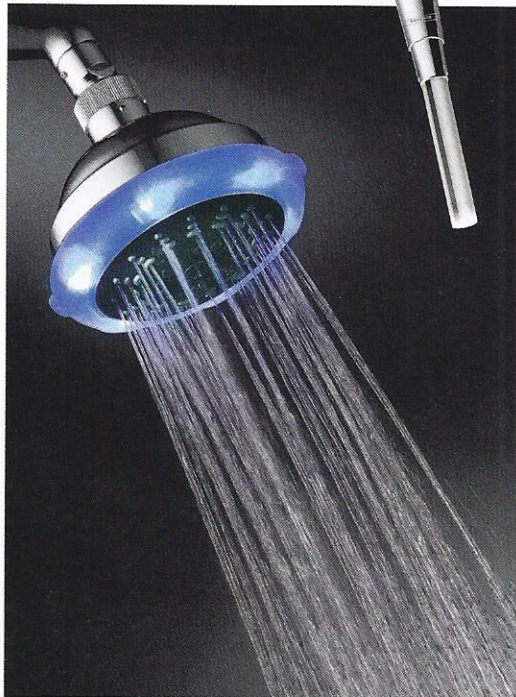

## Luxe Touch

*Update your bathroom spaces with a new collection of shower systems that not just hold up against daily use but also looks good for beautiful, high-end homes.*

Research: Keshia D'Souza

**Sleek Move**  
Croma Select S hand-shower, Hansgrohe

**Vision of Purity,**  
F-Aqua pura shower, Queo

**All Aglow**  
LED Overhead Shower, Hindware

**Simplify & Soothe**  
Ametis shower system by Graff, Etre Luxe

**Luxe Appeal**  
Amore solitaire gold shower panel, Hindware

development, phone and devices compatibility and automation has entered the space such as electronic washlets, electronic urinals, faucets, steam panels, chromotherapy lights, remote controlled bathtubs are all available now. What one can also see is that there are a lot of eco-conscious materials now in development.”