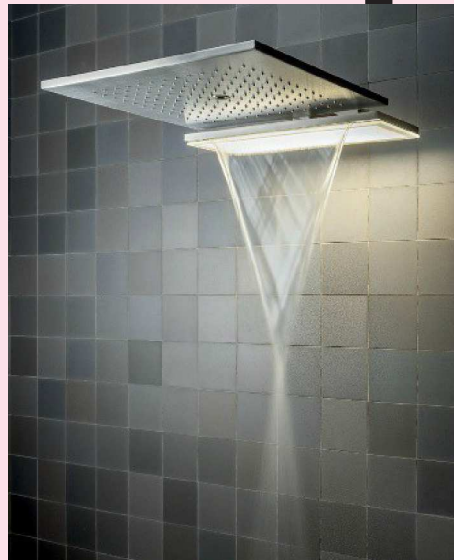

1

What's Hot

2

3

4

What's Hot in Shower Fixtures

1. From **AMERICAN STANDARD**, the Fluent bath and shower trim kit includes an oversized showerhead for a more luxurious spray and a longer tub spout for convenient functionality when bathing.

2. As the latest member of **CALIFORNIA FAUCETS'** family of showerheads and hand showers, StyleFlow Air features a patented device that infuses shower water with air to create fuller droplets without increasing water consumption.

3. The Linear SteamHead from **MRSTEAM** is set flush to the wall and is contained almost entirely within it. Its thin, horizontal contour creates a reverse waterfall of steam that flows upward, dissipating in the shower in an even, gentle pace.

4. **FANTINI's** Acquadolce is a collection of multi-functional showerheads designed by Franco Sargiani featuring rain, waterfall and mist functions on the same panel or on two different panels.

5. **NEWPORT BRASS** introduces the Luxtherm 1/2-in. thermostatic mixing valves that incorporate an integrated volume control and multi-port diverter. These solid brass shower trim sets are available in all of the company's collections and finishes.

6. Designed as a traditional showerhead or a handheld shower, the Swivel Shower Arm with Integral Wall Elbow from **ISENBERG** has a wide range of motion for ease of use and a minimalistic design for a clean look.

7. **GRAFF's** M-Series is a concealed modular system and includes a thermostatic module valve, two diverter valves and a stop/volume valve. The installer has the option to arrange diverters and stop/volume valves in different combinations for a variety of applications.

5

6

7