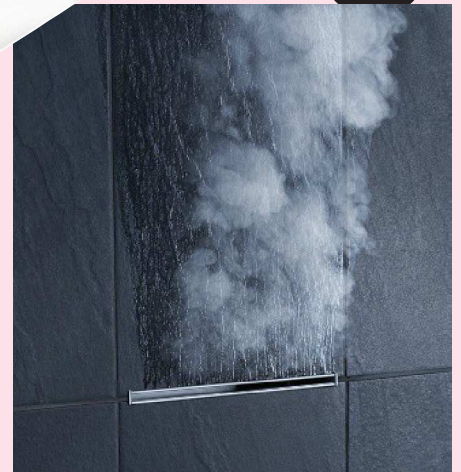

1

What's Hot

2

3

4

What's Hot in Shower Fixtures

1. From **AMERICAN STANDARD**, the Fluent bath and shower trim kit includes an oversized showerhead for a more luxurious spray and a longer tub spout for convenient functionality when bathing.

2. As the latest member of **CALIFORNIA FAUCETS'** family of showerheads and hand showers, StyleFlow Air features a patented device that infuses shower water with air to create fuller droplets without increasing water consumption.

3. The Linear SteamHead from **MRSTEAM** is set flush to the wall and is contained almost entirely within it. Its thin, horizontal contour creates a reverse waterfall of steam that flows upward, dissipating in the shower in an even, gentle pace.

6. Designed as a traditional showerhead or a handheld shower, the Swivel Shower Arm with Integral Wall Elbow from **ISENBERG** has a wide range of motion for ease of use and a minimalistic design for a clean look.