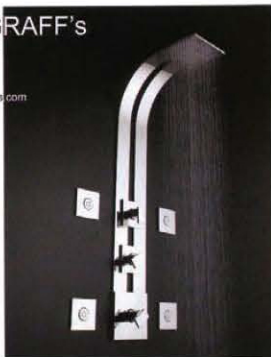

Solar GRAFF'S

Thermostatic Ski
Shower System

Available at
www.graff-faucets.com