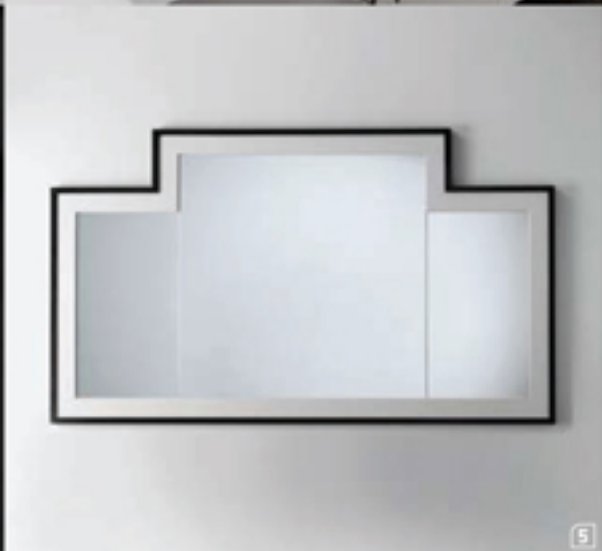

5

Hi, Contrast

The appeal is as clear as black and white

1. Chimney Barbecue wood-burning oven/coal grill in Cor-Ten steel painted black by Effeti Industrie. **circle 438**
2. Ametis faucet in chrome in matte black with LED temperature-indicator ring by Graff. **circle 439**
3. Air ST ceiling fan in Brazilwood lacquered black, aluminum painted red, and stainless steel painted black by Boffi. **circle 440**
4. Modex sink and workstation in granite composite in Anthracite by Blanco America. **circle 441**
5. Vogue mirror with frame in Brazilian tulipwood lacquered black and white by Devon & Devon. **circle 442**
6. Agorà Consolle basin in bio-based resin and polished-chrome fittings by Zucchetti.Kos. **circle 443**
7. Foundations Multi-function Contemporary hand shower in polished chrome by Kallista. **circle 444**
8. Scribe Aquaria mosaic tiles in etched marble in Bardiglio and Blue Pearl by Ann Sacks. **circle 445**
9. Trinsic hands-free faucet in matte black by Delta Faucet Company. **circle 446**