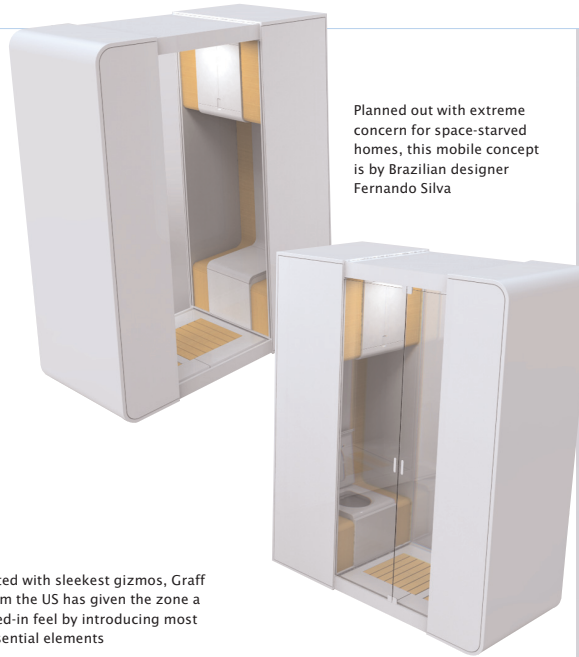

BREAKING BARRIERS

Water is the driving force in nature; Swiss designer Davide Oppizzi knows how to play around with this precious resource while creating fittings which pay an ode to futuristic design in the bathroom. The Ametis collection (see below) done for US-based label Graff is both fluid and sensuous and is a visual representation of the very idea that life is a cycle. Symbolic of the fusion between the universe above and the oceans below, every object in the series is unique and nothing short of a sensory experience. The sinuously-shaped faucet, for example, made from a hollowed brass bar is equipped with an electronic system with a coloured ring which changes from red to blue and vice versa depending on the water temperature. The slim-looking shower column, on the other hand, made out of a curved steel bar comes with several intelligent features and an integrated chromotherapy system with LED lighting. Clearly, washrooms are in for a makeover.

BE ON THE MOVE

Small things can make a big difference. A look at this versatile and compact, modular

Planned out with extreme concern for space-starved homes, this mobile concept is by Brazilian designer Fernando Silva