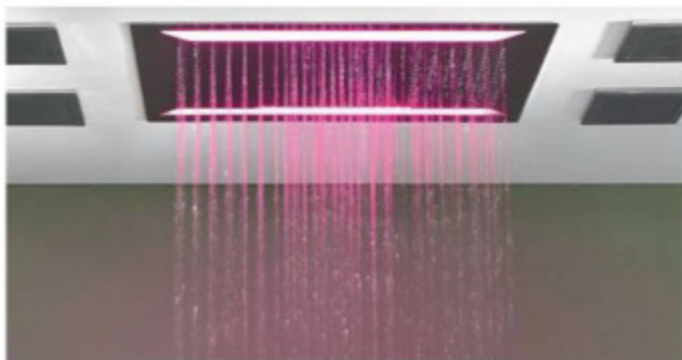

## LUXURIOUS SHOWER

GRAFF, a manufacturer of bathroom faucets and shower systems, has come up with their 'Aqua-sense' shower collection. The electronic shower system with ceiling-mounted shower-head creates a central rainfall effect as well as a waterfall jet. The RGB LED changes colour, shaping diffused chromatic lines to produce a soothing effect. The system is controlled by a touchscreen with simple interface, controlling water functions, colour changes, music and videos. Music can be easily uploaded by connecting an I-Pod to a wall-mounted USB port, while the speakers are ceiling-installed. The system is equipped with a hand shower and adjustable side body sprays.