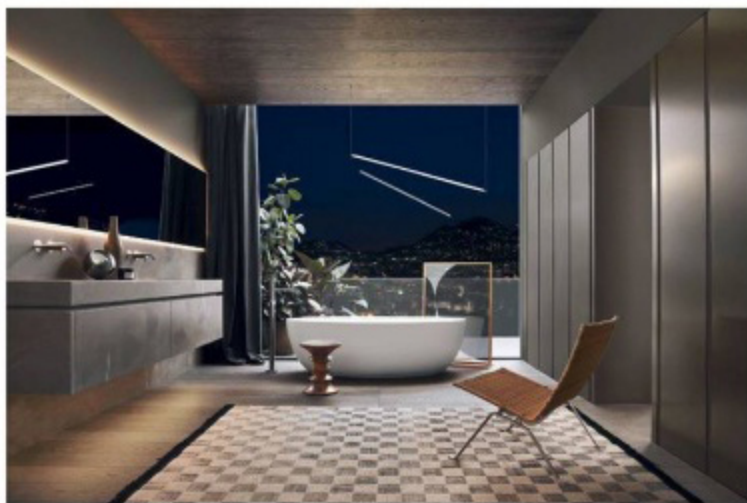

Sternhagen

Spellbinding and masterful, the Kristall faucet sees light refracting from its many facets like sun glittering on clean, natural crystal. Just as in nature no two crystals take exactly the same shape, no two pieces of this centerpiece collection are alike. Price on request

Duravit India

The new Vero Air collection is an extension of the Vero Air series of washbasins and above-counter basins, ceramic toilets and bidets and furniture. It retains the iconic rectangular character of the Vero washbasins while introducing new technical distinctions. Through the recent additions of rimless toilets, a new range of bathtubs and various pieces of furniture using C-bonded technology, Vero Air has refined its bathroom range while retaining its strong, design-focused identity. Price on request

Graff India

The Sade faucet collection provides a comprehensive range of products, both deck- and wall-mounted and with a single lever or as a widespread set, for the bathroom and shower. It is manufactured from brass with a very low nickel and lead content. It is available in polished chrome and Steelnox along with a special satin nickel finish that is patented by Graff and is 100 per cent fingerprint-resistant. Price on request

Keha Casa

Puro Collection from Milldue boasts of precious surfaces and perfect geometries. Featuring furniture and washbasins, Puro is a modular system that offers a wide variety of solutions. In the furniture, the door handles are replaced by a hand grip that can even be fitted on the sides, while wash basins are perfectly built into the surface top. The fit-in LED light underscores the geometry of the elements, and enhances the premium materials such as marble, stone and veneer. Price on request