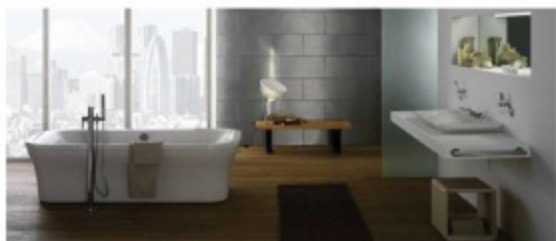

Duravit India

The new Vero Air collection is an extension of the Vero Air series of washbasins and above-counter basins, ceramic toilets and bidets and furniture. It retains the iconic rectangular character of the Vero washbasins while introducing new technical distinctions. Through the recent additions of rimless toilets, a new range of bathtubs and various pieces of furniture using C-bonded technology, Vero Air has refined its bathroom range while retaining its strong, design-focused identity. Price on request

Graff India

The Sade faucet collection provides a comprehensive range of products, both deck- and wall-mounted and with a single lever or as a widespread set, for the bathroom and shower. It is manufactured from brass with a very low nickel and lead content. It is available in polished chrome and Steelnox along with a special satin nickel finish that is patented by Graff and is 100 per cent fingerprint-resistant. Price on request

Keha Casa

Puro Collection from Milldue boasts of precious surfaces and perfect geometries. Featuring furniture and washbasins, Puro is a modular system that offers a wide variety of solutions. In the furniture, the door handles are replaced by a hand grip that can even be fitted on the sides, while wash basins are perfectly built into the surface top. The fit-in LED light underscores the geometry of the elements, and enhances the premium materials such as marble, stone and veneer. Price on request

Vitra

The Sento series includes washbasins, washbasin units, WCs, tall units, mid units, mirrors and bidets. But the highlight of the range is its functional and smart solutions for storing cleaning materials. For instance, it has a multipurpose unit to house a washing machine and laundry basket. When it comes to the design, fine and rounded corners ensure safety and enable easy cleaning in small bathroom spaces. Price on request