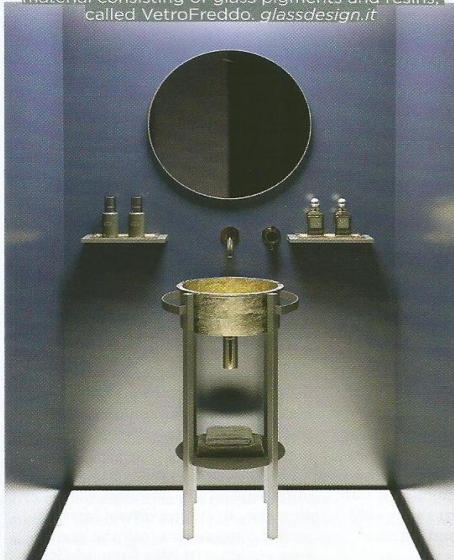

VOICE CONTROL

The all new Queo SmartTap is a stunningly designed shower system that gives you a one-of-its-kind bathing experience through full control with a smartphone app and voice commands via smart manual digital controllers like Amazon Echo and Google Assistant. Not only can this avant-garde bathing system auto-fill the bath, it also customises music. queobathrooms.com

AERODYNAMIC METALLICS

In the modern world requirements for total functionality in minimal spaces, Glass Design proudly introduce Tondo Plus, the cornerstone of their new UNIKO programme, which is a series of metal wash-stands crafted from stainless steel. With integrated towel holder and shelves, the washbasin is constructed with an innovative material consisting of glass pigments and resins, called VetroFreddo. glassdesign.it

LET IT GLOW

Estrella, which means star in Spanish, is a beautifully crafted piece of art from designer Gauri Khan's Spring '19 collection of aesthetic luminaires. An attempt to play with light through gorgeous designs, each strand, resembling the tiny light balls of the night sky, radiates gleaming elegance into the space with its glossy finish. lightsbytisva.com

SMART KID ON THE BLOCK

Toto launched its first retail-cum-technical centre in Delhi. The space is bedecked with Toto's world-class product ranges for modern day toilet spaces. Keeping in mind the sustainability practices, Toto has made a conscious effort to conserve water in all its products. The showroom also endorses a corner dedicated especially to the brand's passion and history of quality legacy. toto.com