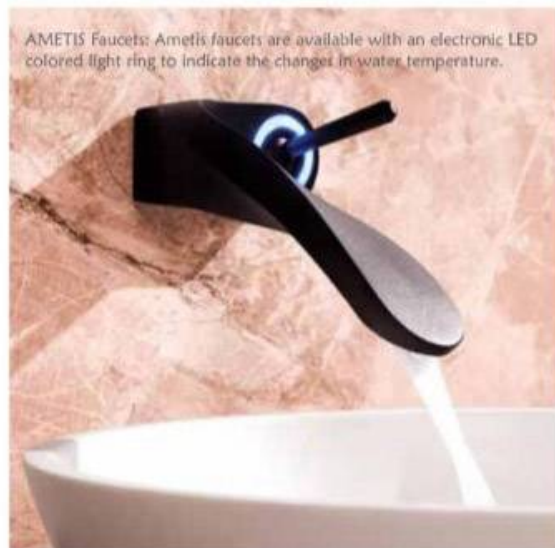

THE VEIL WALL-HUNG BY KOHLER

A compact, elongated toilet for extra comfort while taking up the same space as a normal round bowl. The seat cover is slightly recessed behind the tip of the bowl to complement the overall design element.

www.kohler.co.in

AMETIS & AMETIS RING BY GRAFF

"Ametis shower column and showerhead represent two of the most innovative and sought after products in the Indian market. With its unmistakable shape, the Ametis mixer is a perfect combination between a functional element and a design object that furnishes the bathroom with an exclusive touch. With waterfall and rain function, a full-spectrum LED RGB color therapy lighting system and many features of high-tech engineering."

Ametis Ring (Showers):
Manufactured in steel, for a long life guarantee, Ametis Ring integrates a full-spectrum LED RGB color therapy lighting system with 6 colors

Emanuela Tavolini,
Director of Sales
Europe, GRAFF

"Another aspect we believe will be a successful challenge for GRAFF is the increasing demand of special finishes in the faucets field. Recently, GRAFF launched a new, 18K Brushed Gold finish for both contemporary and traditional collections. The finish, a twist on standard gold offerings, provides a brushed texture with a subdued, yet sophisticated luster that plays to both minimalist and maximalist tastes", says Tavolini